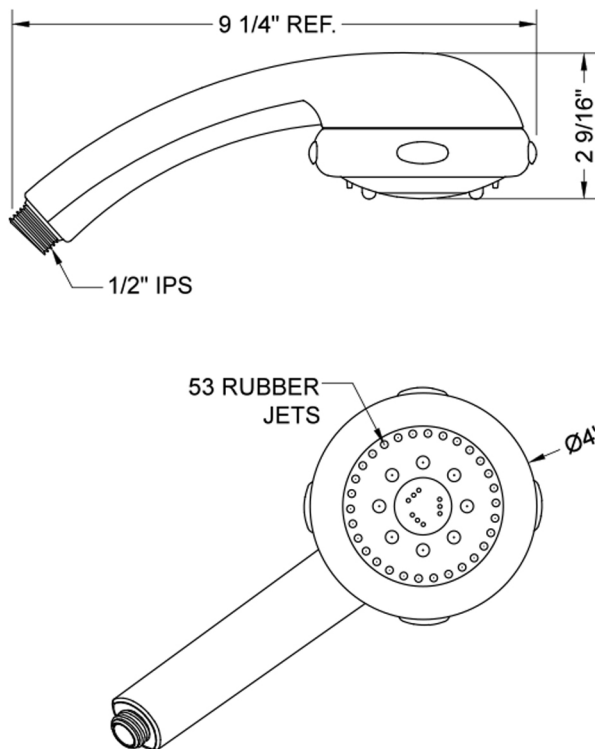

### FEATURES:

- 4 function handshower with 4" face
- 1/2" IPS male threads
- Rubber tabs on adjusting ring for easy grip, no slip adjustment of functions
- Available flow rates: 2.5, 2.0, 1.75 & 1.5 GPM
- Not available in AUB, ULB, WH, JACLO=COLOR

### SPECIFICATION DRAWING: