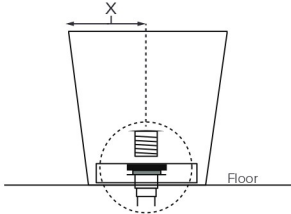

James

Features an integrated overflow

MODEL 411
59" x 30.75" x 22.5"
FREESTANDING 56 gal to overflow
Mineral Composite
345 lbs / 157 kg soaker
Filling this tub to the maximum may require an above average size or dedicated water heater.

Drain Rough-In Measurement

ELECTRICAL COMPONENTS & SPECIFICATIONS		
Required Electrical Service - 110 Volt		
Hydrotherapy Package	Components Included	GFCI
Air Massage	heated blower	1-15 amp
Electrical requirements may change with the addition of optional therapy components. See specific option details or installation information. CSA Certified C/US; B45.5/IAPMO ANSI Z124.1 and ANSI 112.19.7		

• Before discarding tub packaging, check for accessories that may be packaged inside.
 • All product measurements are ±1/2".
 • Specifications and configurations are subject to change without notice.
 • Measurements herein supersede all others published prior to publication date below.

Inside view of tub