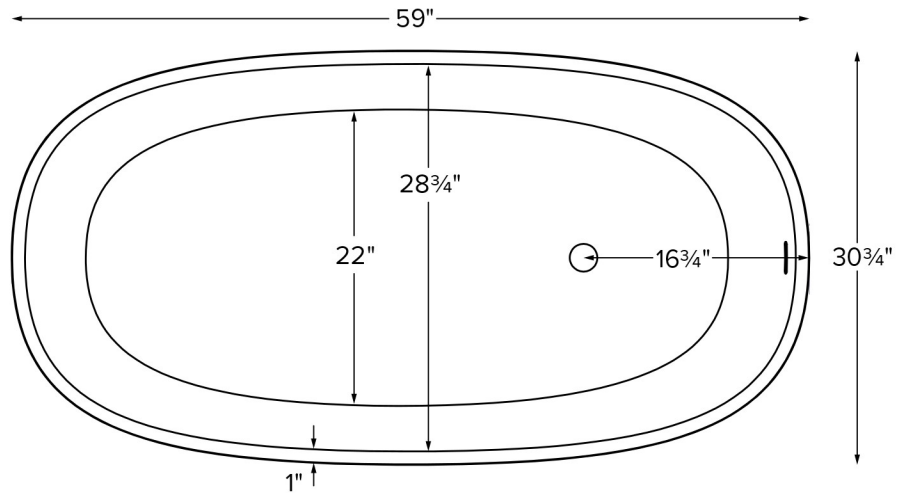

James

Features an integrated overflow

MODEL 411
59" x 30.75" x 22.5"
FREESTANDING 56 gal to overflow
Mineral Composite
345 lbs / 157 kg soaker
Filling this tub to the maximum may require an above average size or dedicated water heater.

• Before discarding tub packaging, check for accessories that may be packaged inside.
 • All product measurements are ±1/2".
 • Specifications and configurations are subject to change without notice.
 • Measurements herein supersede all others published prior to publication date below.

Inside view of tub