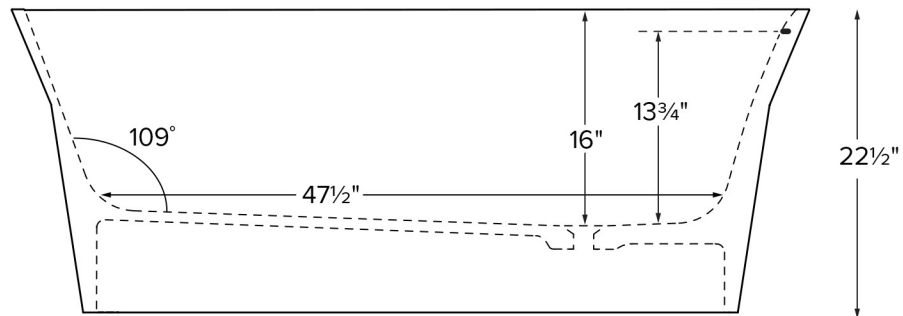

ELECTRICAL COMPONENTS & SPECIFICATIONS		
Required Electrical Service - 110 Volt		
Hydrotherapy Package	Components Included	GFCI
Air Massage	heated blower	1-15 amp
Electrical requirements may change with the addition of optional therapy components. See specific option details or installation information. CSA Certified C/US; B45.5/IAPMO ANSI Z124.1 and ANSI 112.19.7		

See the Installation & Operation Manual for more details.
MTI's Customer Service: Monday-Friday 8am-6pm EST
800-783-8827 or service@mtibaths.com

ORDERING AND INSTALLATION

- Before ordering or installing, please consider future access to equipment.
- Integrated overflow with toe tap drain included.
- Air baths require job site preparations for remote mounting the blower and required check valve. Check valve must be installed higher than the rim of the tub.
- Waterproof remote control included. Keypad is shipped loose and may be mounted nearby.
- Faucet valves cannot be installed on this tub model.

• Before discarding tub packaging, check for accessories that may be packaged inside.
• All product measurements are ±1/2".
• Specifications and configurations are subject to change without notice.
• Measurements herein supersede all others published prior to publication date below.

CSA # MMTC-411

©2023 by MTI Baths, Inc. Modification Rights Reserved