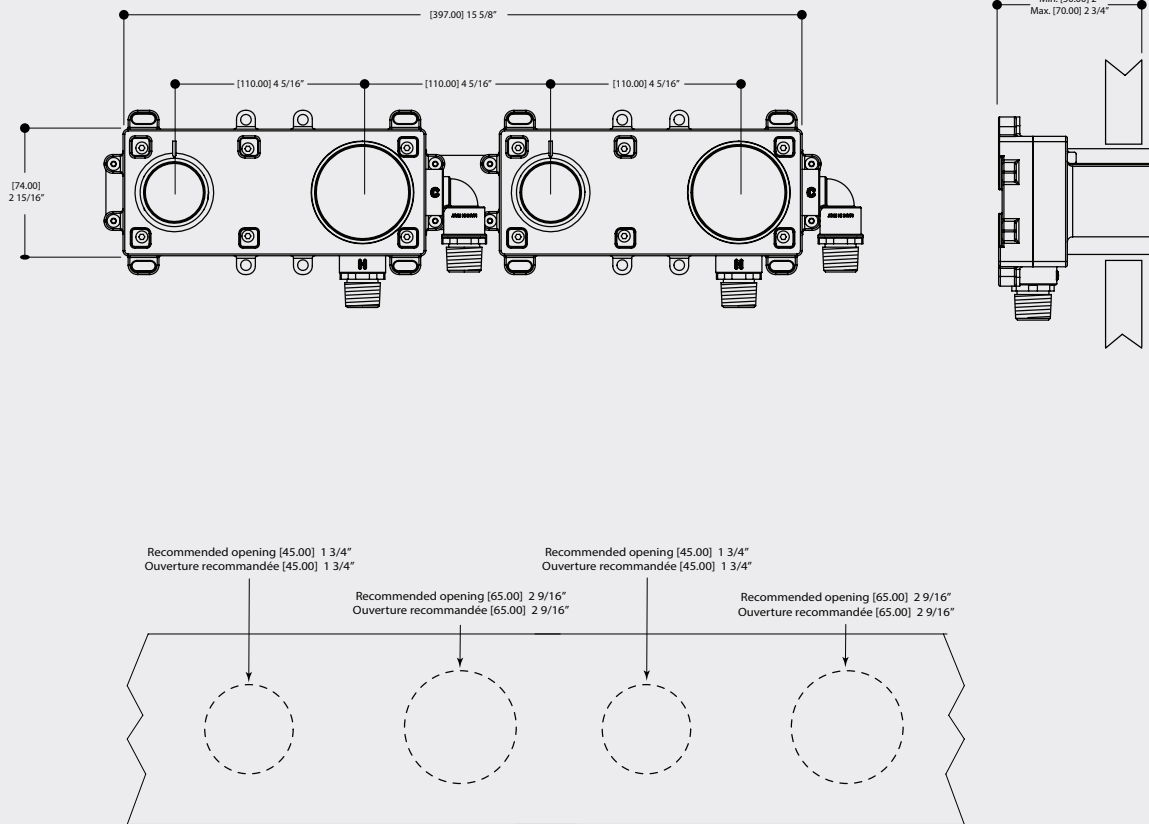

RWUS51D7ZZ12

AQUABRASS
GROUP

/ ABGRP – Rough-in for wallmount tub filler

Specification sheet

Features - Solid brass

Warranty Residential:
Limited lifetime warranty to original purchaser

Commercial:
Two years warranty