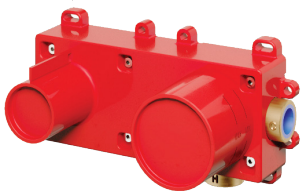

Code & Compliance

Aquabrace cannot be held responsible for any technical or typographical errors or omissions contained within this document and reserves the right to make changes without prior notice.

Last revision: 11/04/2025

ABGRP Propulse

AQUABRASS

XAQUABRASS
PRESS

ALT

tremme

aquabrace.com