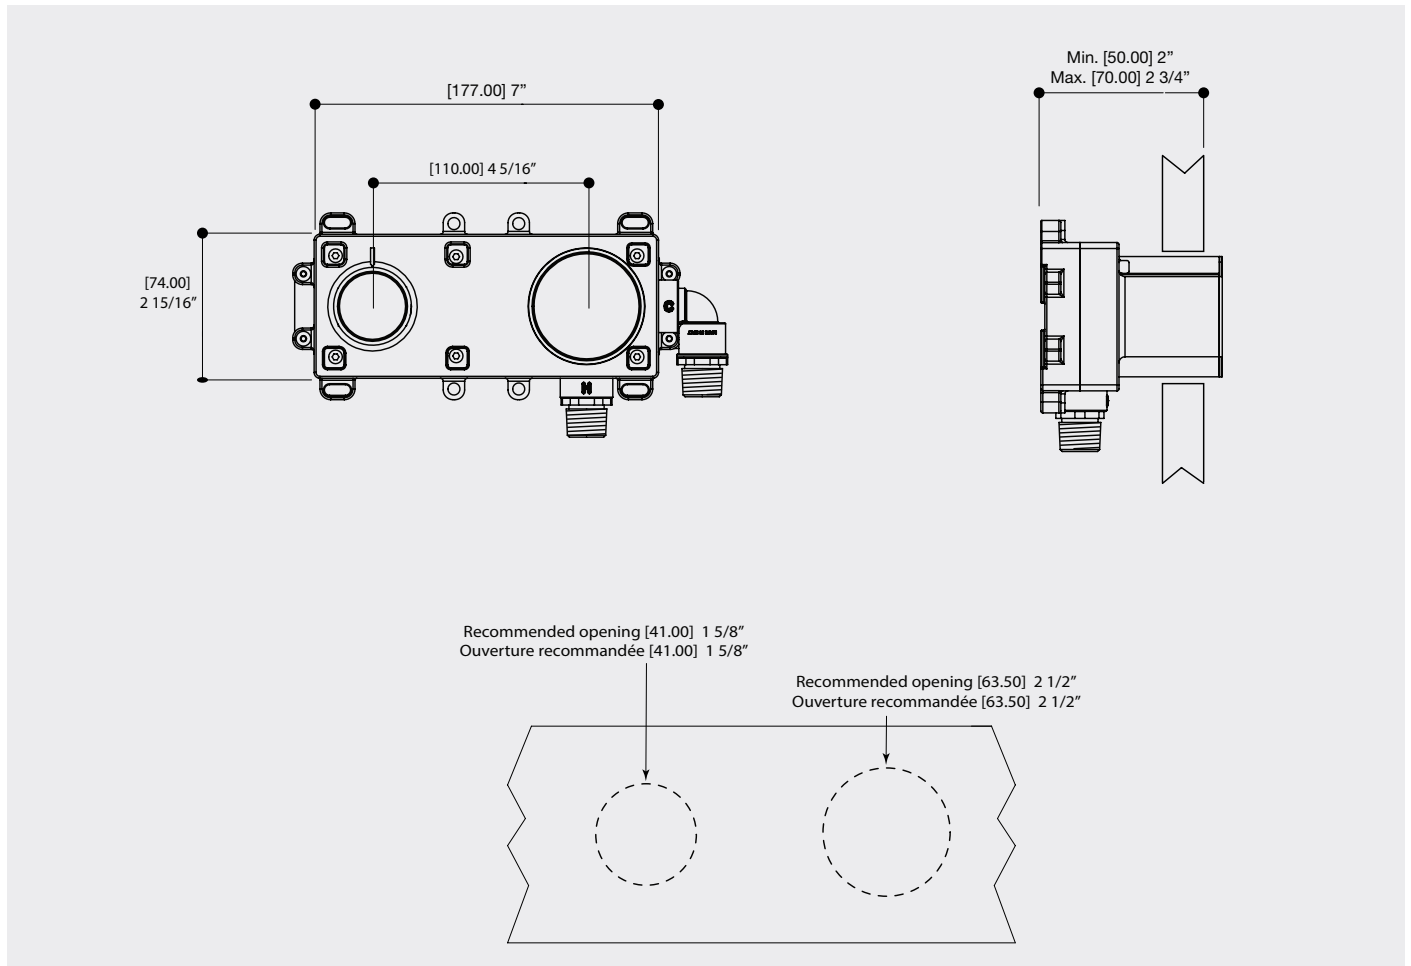

# RWUS51A5ZZ01

AQUABRASS  
GROUP

/ ABGRP – Rough-in for wallmount faucet

Specification sheet

**Features** - Solid brass

**Warranty Residential:**  
Limited lifetime warranty to original purchaser

**Commercial:**  
Two years warranty