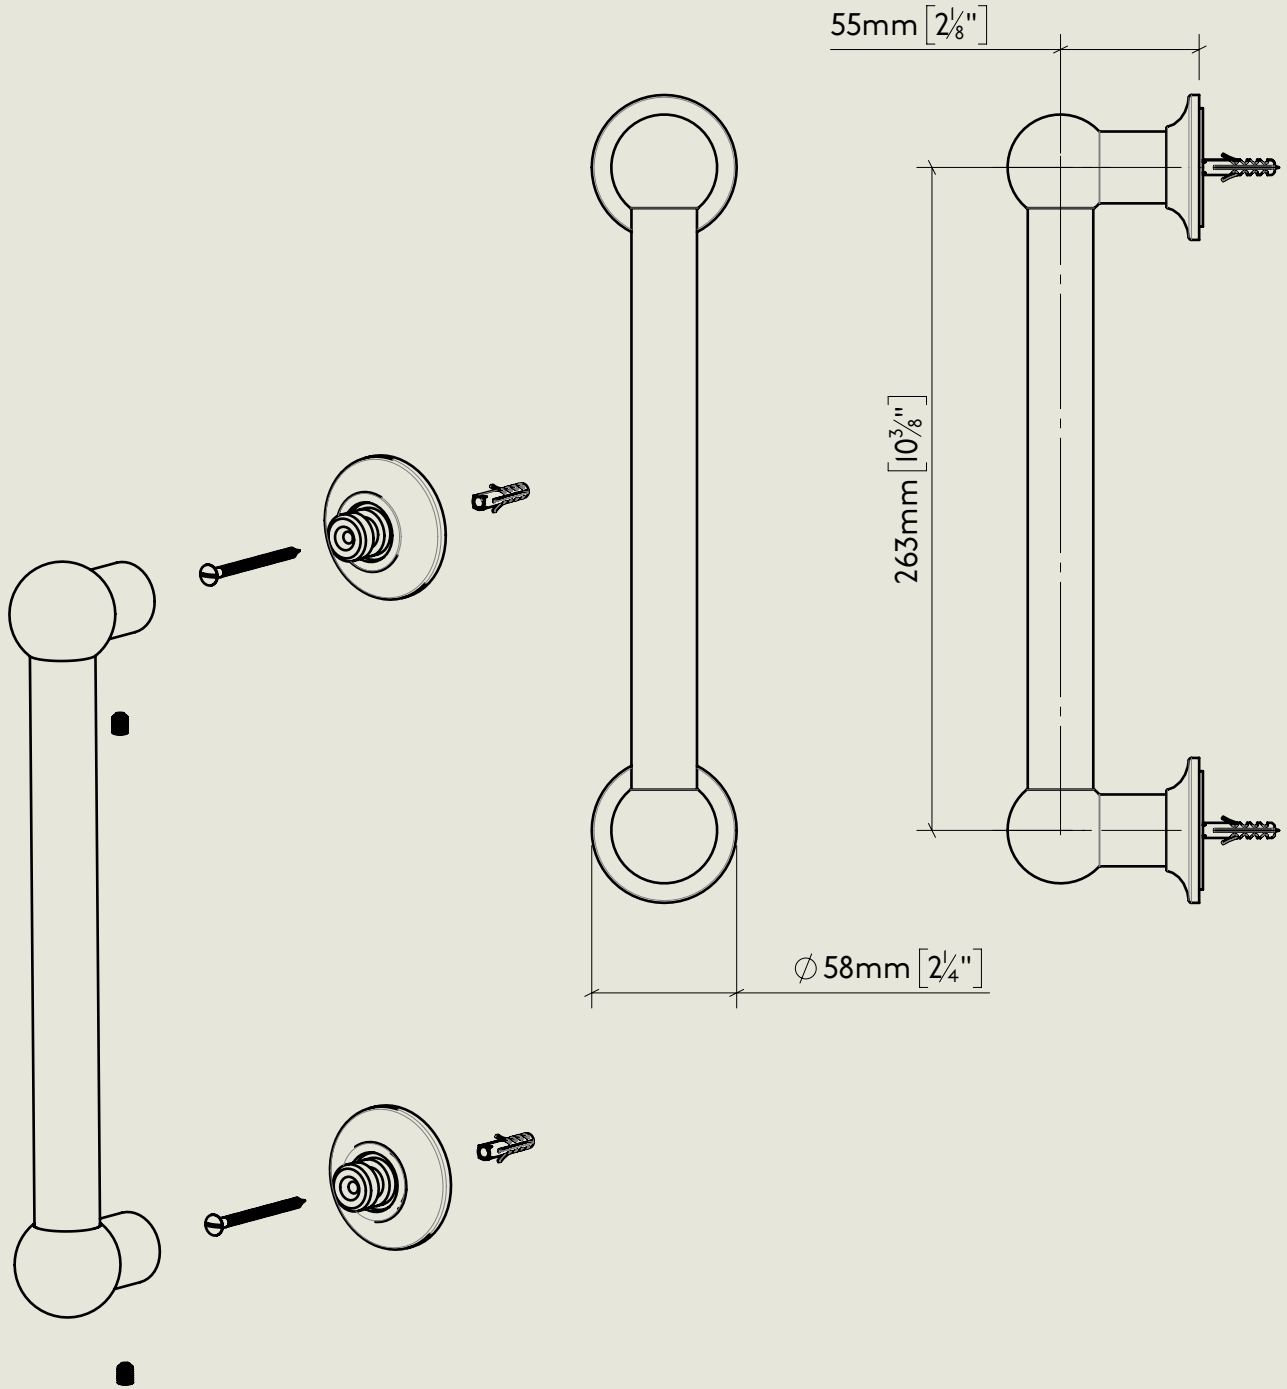

BY APPOINTMENT TO
HIS MAJESTY KING CHARLES III
MANUFACTURE OF KITCHEN & BATHROOM TAPS & MIXERS
BARBER WILSONS & CO. LTD
LONDON

LONDON

BARBER WILSONS & CO

EST. 1905

American adapters fitted as standard when purchased via BW&Co USA

Model No.

R830-S

Description

Regent Shower Grab Rail

Complete