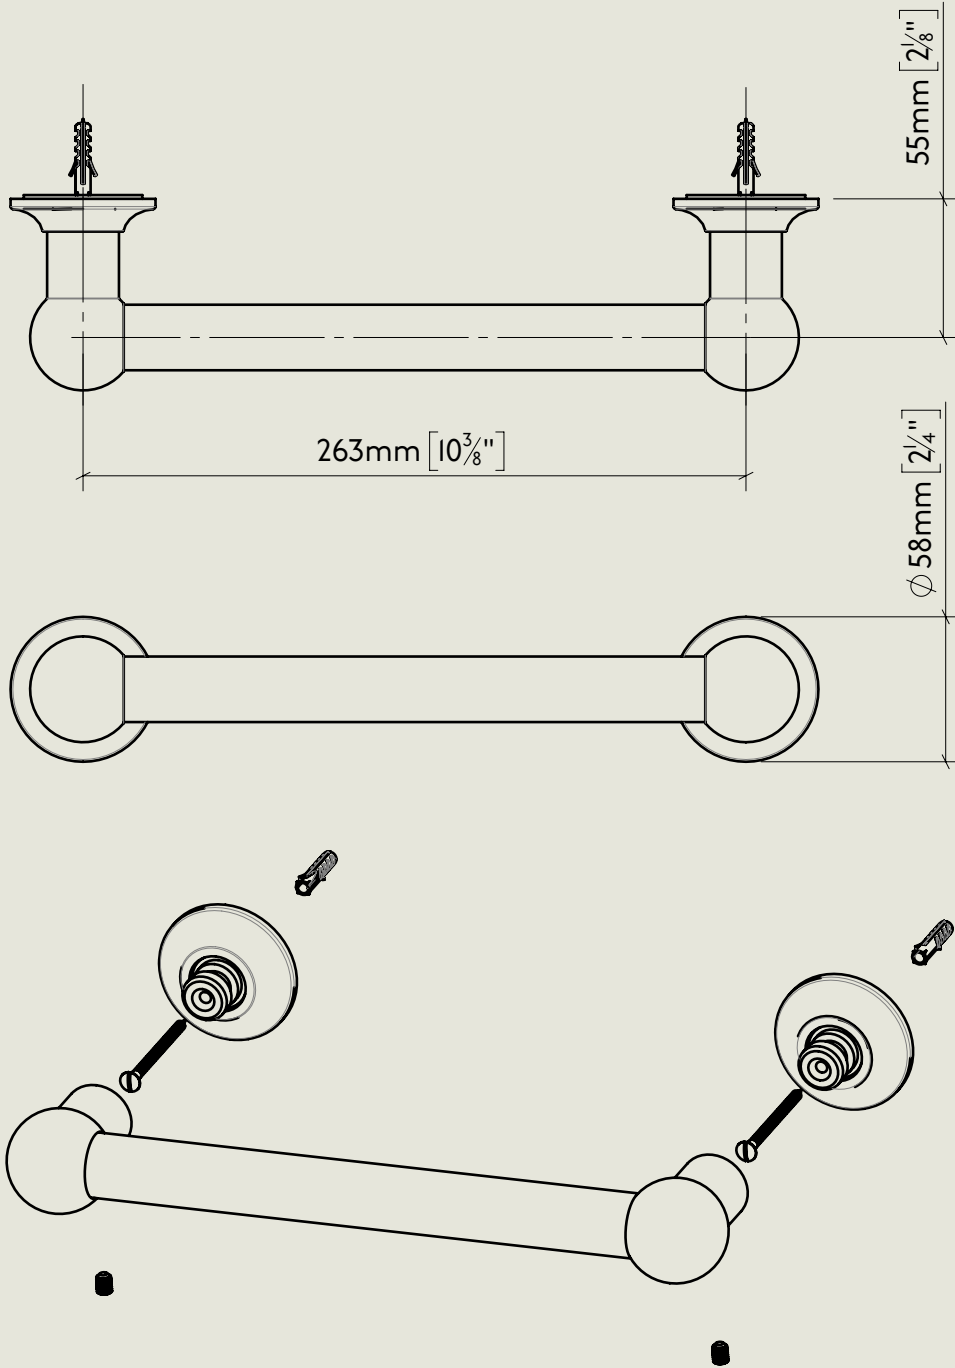

BY APPOINTMENT TO
HIS MAJESTY KING CHARLES III
MANUFACTURE OF KITCHEN & BATHROOM TAPS & MIXERS
BARBER WILSONS & CO. LTD
LONDON

LONDON BARBER WILSONS & CO EST. 1905

American adapters fitted as standard when purchased via BW&Co USA

Model No.	Description	
R830-B	Regent Bath Grab Rail	Complete