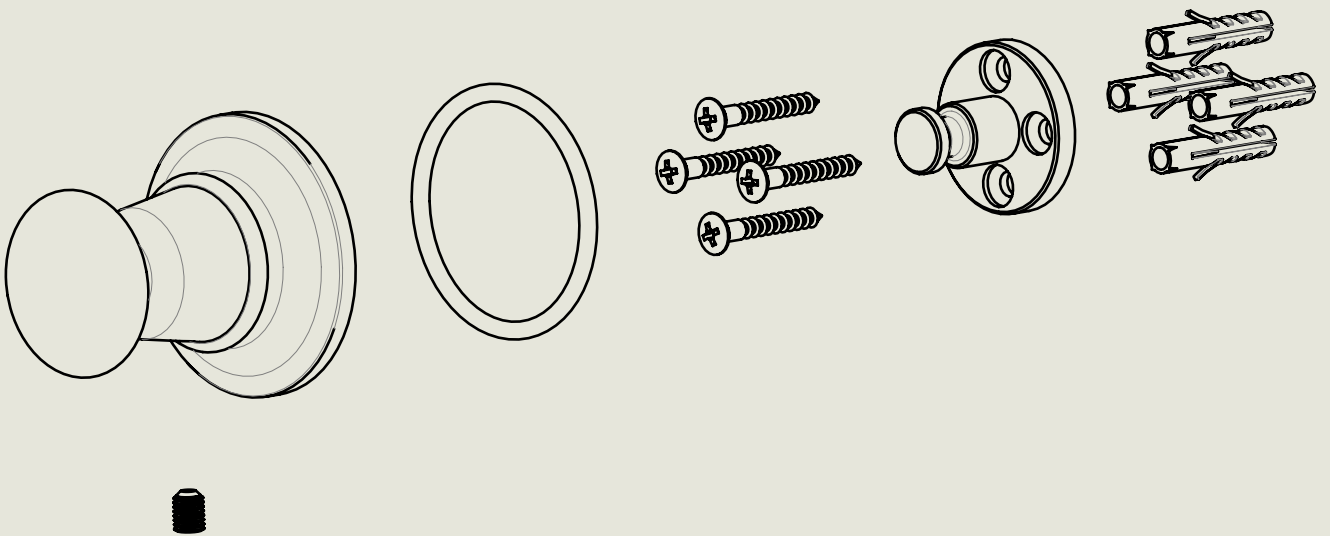

BY APPOINTMENT TO  
HIS MAJESTY KING CHARLES III  
MANUFACTURE OF KITCHEN & BATHROOM TAPS & MIXERS  
BARBER WILSONS & CO. LTD  
LONDON

LONDON

BARBER WILSONS & CO

EST. 1905

American adapters fitted as standard when purchased via BW&Co USA

Model No.

R820

Description

Regent Accessory Robe Hook

Complete

BY APPOINTMENT TO  
 HIS MAJESTY KING CHARLES III  
 MANUFACTURE OF KITCHEN & BATHROOM TAPS & MIXERS  
 BARBER WILSONS & CO. LTD  
 LONDON

LONDON

BARBER WILSONS & CO

EST. 1905

Where Possible Use 4 x Screws per Wall Plate

Model No.

R820

Description

Regent Accessory Robe Hook

Fitting