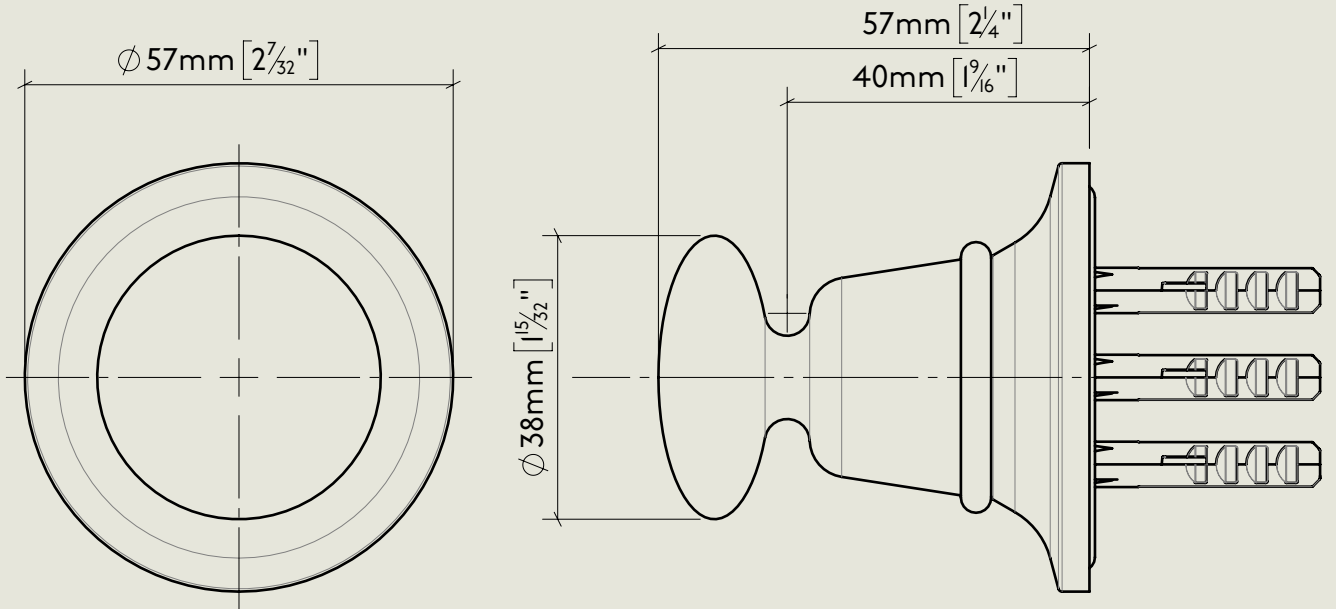

BY APPOINTMENT TO
HIS MAJESTY KING CHARLES III
MANUFACTURE OF KITCHEN & BATHROOM TAPS & MIXERS
BARBER WILSONS & CO. LTD
LONDON

LONDON

BARBER WILSONS & CO

EST. 1905

American adapters fitted as standard when purchased via BW&Co USA

Model No.

R820

Description

Regent Accessory Robe Hook

Complete