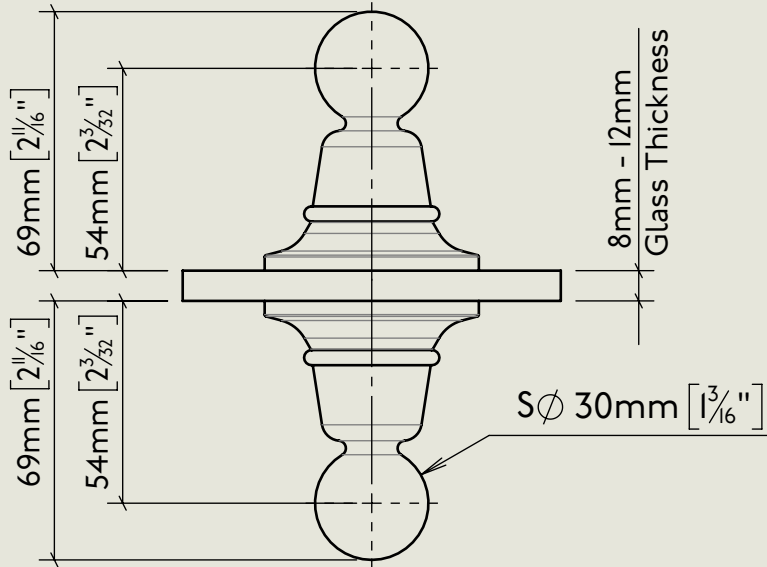

BY APPOINTMENT TO
HIS MAJESTY KING CHARLES III
MANUFACTURE OF KITCHEN & BATHROOM TAPS & MIXERS
BARBER WILSONS & CO. LTD
LONDON

LONDON

BARBER WILSONS & CO

EST. 1905

Model No.

R814

Description

Regent Accessory Shower Door Pull

Complete

BY APPOINTMENT TO
HIS MAJESTY KING CHARLES III
MANUFACTURE OF KITCHEN & BATHROOM TAPS & MIXERS
BARBER WILSONS & CO. LTD
LONDON

LONDON

BARBER WILSONS & CO

EST. 1905

8mm - 12mm
Glass Thickness

Hole \varnothing 10mm

American adapters fitted as standard when purchased via BW&Co USA

Model No.	Description	
-	R814/MC814 Shower Door Pull Glass	Glass