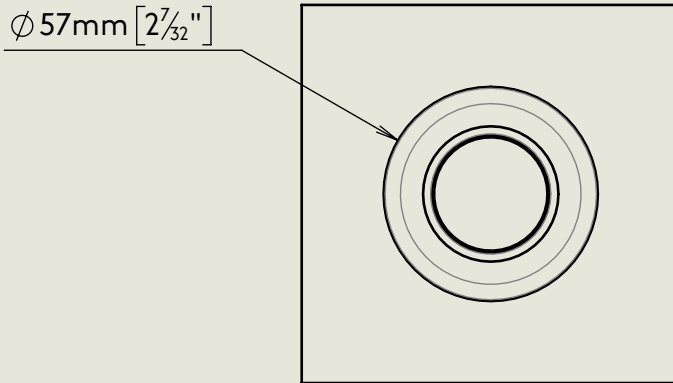

BY APPOINTMENT TO
HIS MAJESTY KING CHARLES III
MANUFACTURE OF KITCHEN & BATHROOM TAPS & MIXERS
BARBER WILSONS & CO. LTD
LONDON

LONDON

BARBER WILSONS & CO

EST. 1905

Model No.

R814

Description

Regent Accessory Shower Door Pull

Complete

BY APPOINTMENT TO
HIS MAJESTY KING CHARLES III
MANUFACTURE OF KITCHEN & BATHROOM TAPS & MIXERS
BARBER WILSONS & CO. LTD
LONDON

LONDON

BARBER WILSONS & CO

EST. 1905

8mm - 12mm
Glass Thickness

Hole \varnothing 10mm

American adapters fitted as standard when purchased via BW&Co USA

Model No.	Description	
-	R814/MC814 Shower Door Pull Glass	Glass