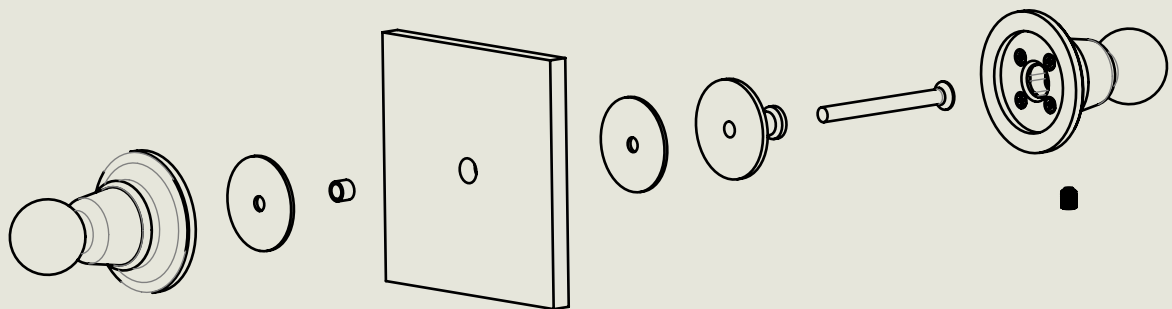

BY APPOINTMENT TO
HIS MAJESTY KING CHARLES III
MANUFACTURE OF KITCHEN & BATHROOM TAPS & MIXERS
BARBER WILSONS & CO. LTD
LONDON

LONDON

BARBER WILSONS & CO

EST. 1905

Model No.

R814

Description

Regent Accessory Shower Door Pull

Complete

BY APPOINTMENT TO
HIS MAJESTY KING CHARLES III
MANUFACTURE OF KITCHEN & BATHROOM TAPS & MIXERS
BARBER WILSONS & CO. LTD
LONDON

LONDON

BARBER WILSONS & CO

EST. 1905

8mm - 12mm
Glass Thickness

Hole \varnothing 10mm

American adapters fitted as standard when purchased via BW&Co USA

Model No.	Description	
-	R814/MC814 Shower Door Pull Glass	Glass