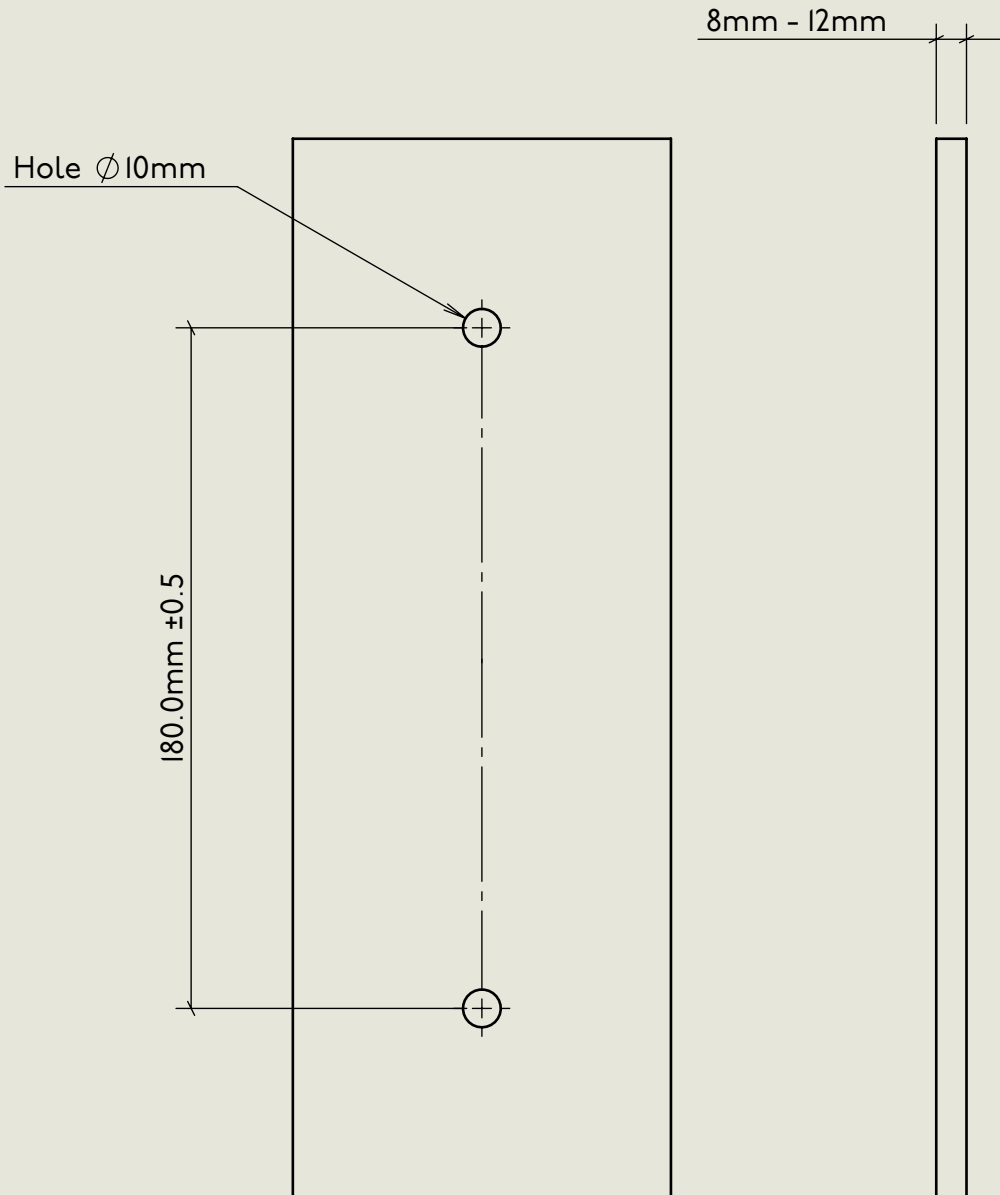

Model No.	Description	
R813	Regent Accessory Shower Handle	Complete

BY APPOINTMENT TO
HIS MAJESTY KING CHARLES III
MANUFACTURE OF KITCHEN & BATHROOM TAPS & MIXERS
BARBER WILSONS & CO. LTD
LONDON

LONDON BARBER WILSONS & CO EST. 1905

American adapters fitted as standard when purchased via BW&Co USA

Model No.	Description	
R813	Regent Accessory Shower Handle	Assembly

BY APPOINTMENT TO
HIS MAJESTY KING CHARLES III
MANUFACTURE OF KITCHEN & BATHROOM TAPS & MIXERS
BARBER WILSONS & CO. LTD
LONDON

LONDON **BARBER WILSONS & CO** EST. 1905

American adapters fitted as standard when purchased via BW&Co USA

Model No.	Description	
-	R813/MC813 Shower Door Handle Glass	Glass