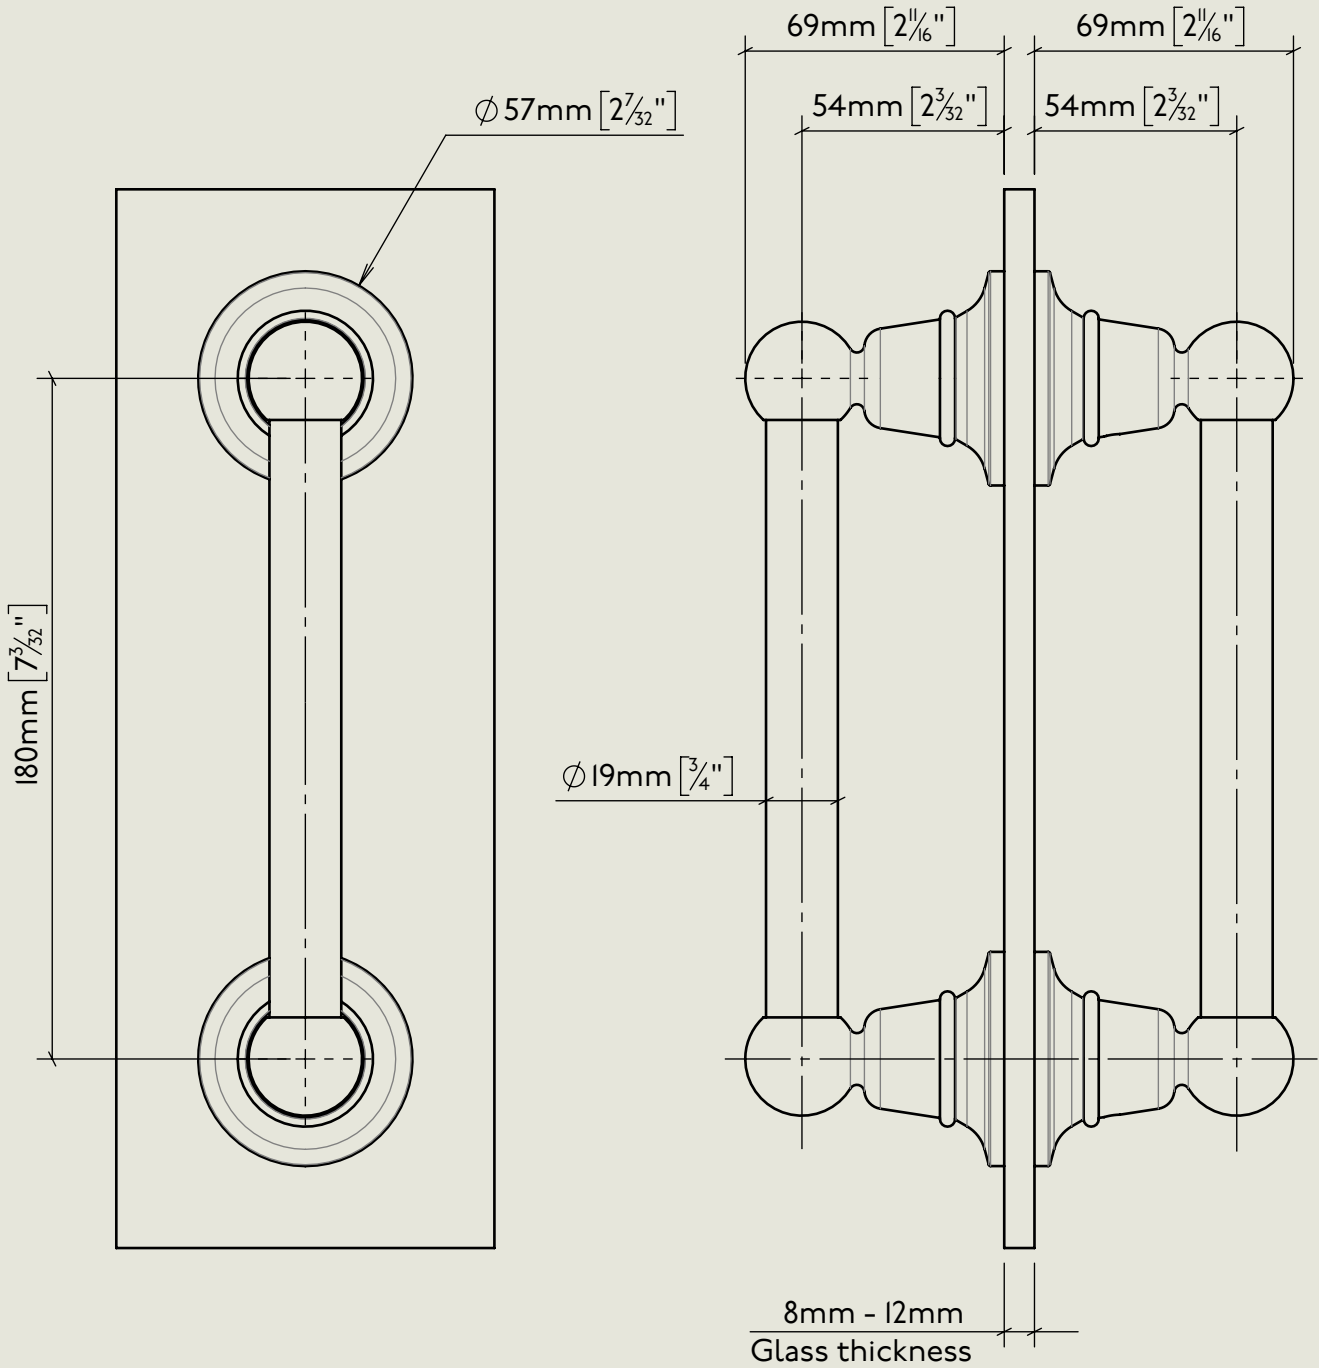

BY APPOINTMENT TO
HIS MAJESTY KING CHARLES III
MANUFACTURE OF KITCHEN & BATHROOM TAPS & MIXERS
BARBER WILSONS & CO. LTD
LONDON

LONDON

BARBER WILSONS & CO

EST. 1905

American adapters fitted as standard when purchased via BW&Co USA

Model No.	Description	
R813	Regent Accessory Shower Handle	Complete

BY APPOINTMENT TO
HIS MAJESTY KING CHARLES III
MANUFACTURE OF KITCHEN & BATHROOM TAPS & MIXERS
BARBER WILSONS & CO. LTD
LONDON

LONDON BARBER WILSONS & CO EST. 1905

American adapters fitted as standard when purchased via BW&Co USA

Model No.	Description	
R813	Regent Accessory Shower Handle	Assembly

BY APPOINTMENT TO
HIS MAJESTY KING CHARLES III
MANUFACTURE OF KITCHEN & BATHROOM TAPS & MIXERS
BARBER WILSONS & CO. LTD
LONDON

LONDON **BARBER WILSONS & CO** EST. 1905

American adapters fitted as standard when purchased via BW&Co USA

Model No.	Description	
-	R813/MC813 Shower Door Handle Glass	Glass