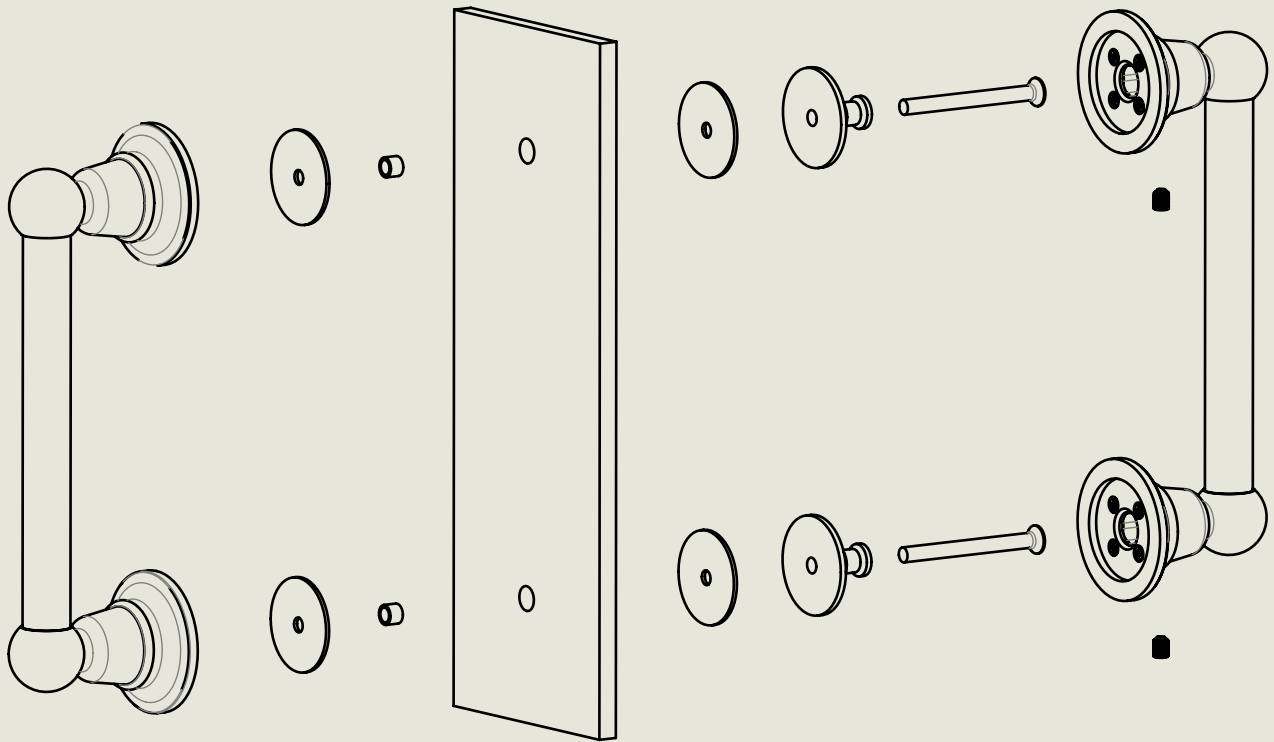

BY APPOINTMENT TO
HIS MAJESTY KING CHARLES III
MANUFACTURE OF KITCHEN & BATHROOM TAPS & MIXERS
BARBER WILSONS & CO. LTD
LONDON

LONDON

BARBER WILSONS & CO

EST. 1905

American adapters fitted as standard when purchased via BW&Co USA

Model No.	Description	
R813	Regent Accessory Shower Handle	Complete

BY APPOINTMENT TO
HIS MAJESTY KING CHARLES III
MANUFACTURE OF KITCHEN & BATHROOM TAPS & MIXERS
BARBER WILSONS & CO. LTD
LONDON

LONDON BARBER WILSONS & CO EST. 1905

American adapters fitted as standard when purchased via BW&Co USA

Model No.	Description	
R813	Regent Accessory Shower Handle	Assembly

BY APPOINTMENT TO
HIS MAJESTY KING CHARLES III
MANUFACTURE OF KITCHEN & BATHROOM TAPS & MIXERS
BARBER WILSONS & CO. LTD
LONDON

LONDON **BARBER WILSONS & CO** EST. 1905

American adapters fitted as standard when purchased via BW&Co USA

Model No.	Description	
-	R813/MC813 Shower Door Handle Glass	Glass