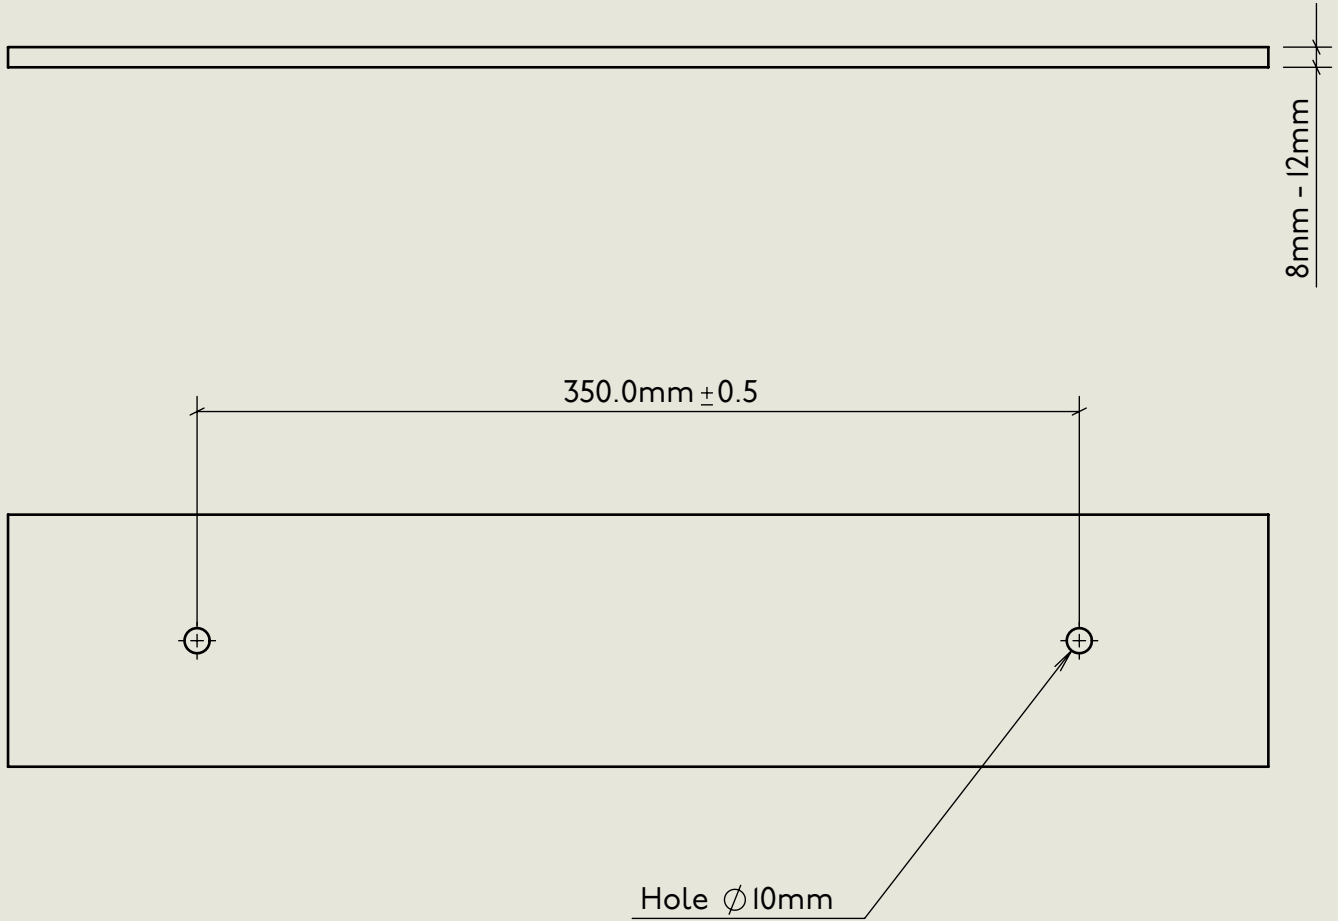

BY APPOINTMENT TO
HIS MAJESTY KING CHARLES III
MANUFACTURE OF KITCHEN & BATHROOM TAPS & MIXERS
BARBER WILSONS & CO. LTD
LONDON

LONDON BARBER WILSONS & CO EST. 1905

American adapters fitted as standard when purchased via BW&Co USA

Model No.	Description	
-	R812/MC812 Shower Door Towel Rail Glass	Glass