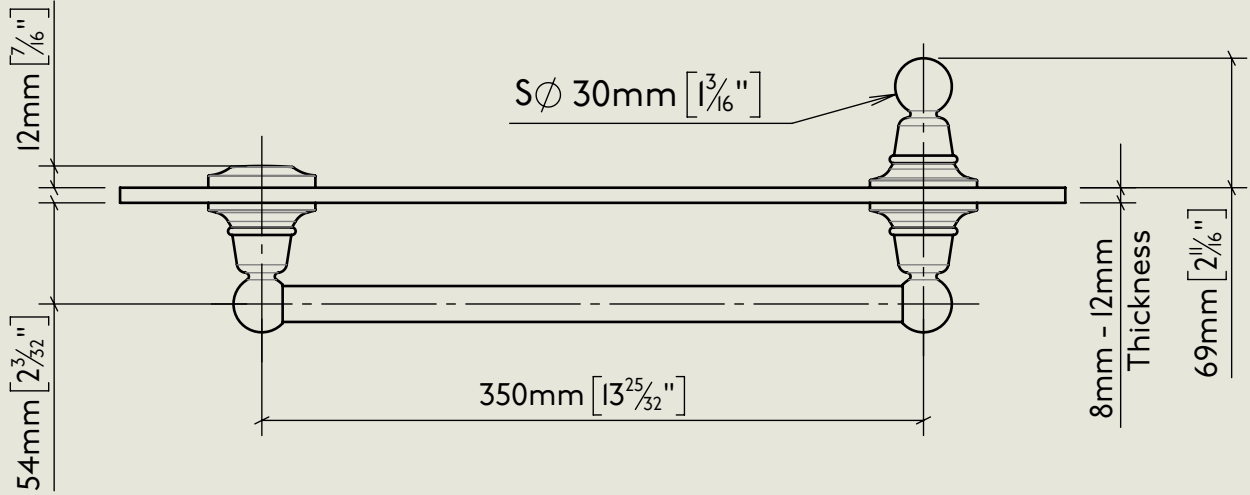

BY APPOINTMENT TO
HIS MAJESTY KING CHARLES III
MANUFACTURE OF KITCHEN & BATHROOM TAPS & MIXERS
BARBER WILSONS & CO. LTD
LONDON

LONDON

BARBER WILSONS & CO

EST. 1905

Model No.

R812

Description

Regent Accessory Shower Door Towel Rail

Complete

BY APPOINTMENT TO
HIS MAJESTY KING CHARLES III
MANUFACTURE OF KITCHEN & BATHROOM TAPS & MIXERS
BARBER WILSONS & CO. LTD
LONDON

LONDON BARBER WILSONS & CO EST. 1905

American adapters fitted as standard when purchased via BW&Co USA

Model No.	Description	
-	R812/MC812 Shower Door Towel Rail Glass	Glass