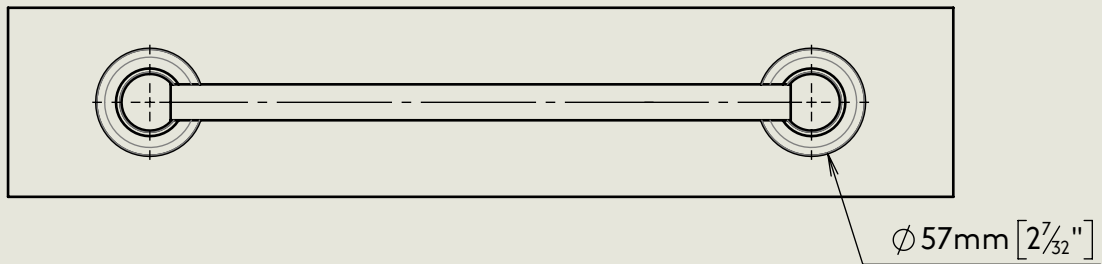

BY APPOINTMENT TO
HIS MAJESTY KING CHARLES III
MANUFACTURE OF KITCHEN & BATHROOM TAPS & MIXERS
BARBER WILSONS & CO. LTD
LONDON

LONDON

BARBER WILSONS & CO

EST. 1905

Model No.

R812

Description

Regent Accessory Shower Door Towel Rail

Complete

BY APPOINTMENT TO
HIS MAJESTY KING CHARLES III
MANUFACTURE OF KITCHEN & BATHROOM TAPS & MIXERS
BARBER WILSONS & CO. LTD
LONDON

LONDON BARBER WILSONS & CO EST. 1905

American adapters fitted as standard when purchased via BW&Co USA

Model No.	Description	
-	R812/MC812 Shower Door Towel Rail Glass	Glass