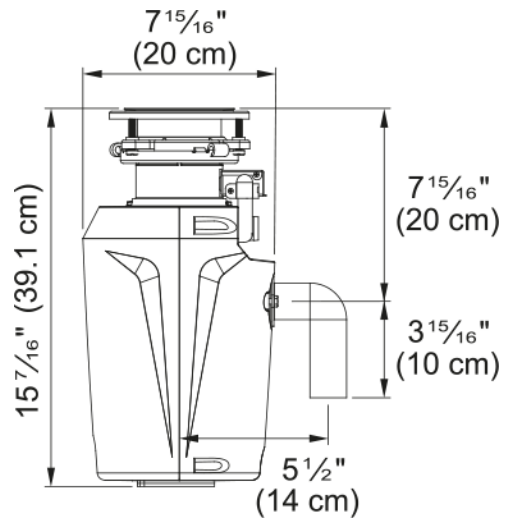

3/4 HP Food Waste Disposer - FWDS75BF | 134.0713.701

Franke Elite Slimline 3/4 HP Batch Feed Waste Disposer with jam resistant 2700 RPM Twist Force Motor. Designed for daily family use, Franke food waste disposers effortlessly manage food waste, reduce odors and germs, and promote sustainability in the kitchen. With quick operation, fine grinding for septic systems, and reduced energy consumption, our disposers excel in performance and affordability. Our advanced technology ensures unparalleled performance, with a specially engineered insulated shell for noise reduction, a powerful Twist Force DC motor for efficient grinding, and a hygiene safeguard to fight against the growth of bacteria. **Available Summer 2024**

Aspect

Product type Food waste disposer

Energy specifications

Voltage 120 V

Product identification

Product brand FRANKE

Product family None

Collection Elite Slimline

Features

Horsepower 3/4 HP

Motor speed 2700.0

Waste disposer motor type Permanent magnet

Feed type Batch feed