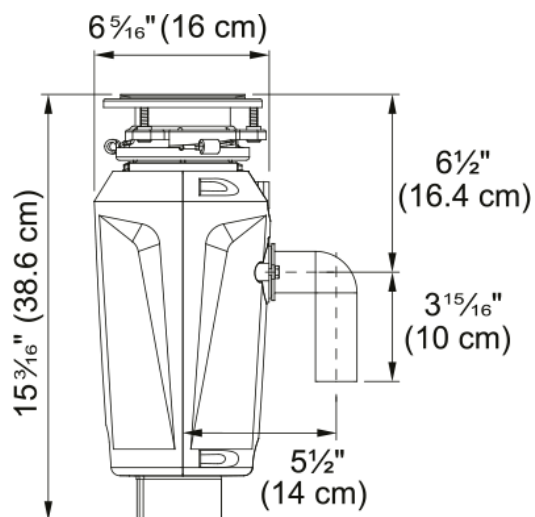

3/4 HP Food Waste Disposer - FWDS75 | 134.0713.690

Franke Elite Slimline 3/4 HP Continuous Feed Waste Disposer with jam resistant 2700 RPM Twist Force Motor. Designed for daily family use, Franke food waste disposers effortlessly manage food waste, reduce odors and germs, and promote sustainability in the kitchen. With quick operation, fine grinding for septic systems, and reduced energy consumption, our disposers excel in performance and affordability. Our advanced technology ensures unparalleled performance, with a specially engineered insulated shell for noise reduction, a powerful Twist Force DC motor for efficient grinding, and a hygiene safeguard to fight against the growth of bacteria.

Aspect

Product type Food waste disposer

Energy specifications

Voltage 120 V

Product identification

Product brand FRANKE

Product family None

Collection Elite Slimline

Features

Horsepower 3/4 HP

Motor speed 2700.0

Waste disposer motor type Permanent magnet

Feed type Continuous