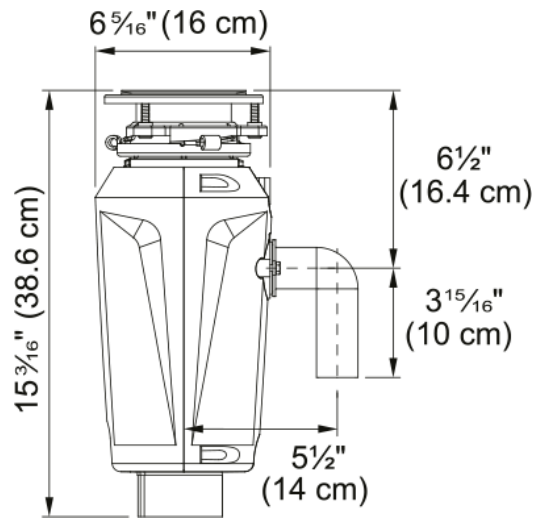

1 HP Food Waste Disposer - FWDS100 | 134.0713.689

Franke Elite Slimline 1 HP Continuous Feed Waste Disposer with jam resistant 2750 RPM Twist Force Motor. Designed for daily family use, Franke food waste disposers effortlessly manage food waste, reduce odors and germs, and promote sustainability in the kitchen. With quick operation, fine grinding for septic systems, and reduced energy consumption, our disposers excel in performance and affordability. Our advanced technology ensures unparalleled performance, with a specially engineered insulated shell for noise reduction, a powerful Twist Force DC motor for efficient grinding, and a hygiene safeguard to fight against the growth of bacteria.

Aspect

Product type Food waste disposer

Energy specifications

Voltage 120 V

Product identification

Product brand FRANKE

Product family None

Collection Elite Slimline

Features

Horsepower 1 HP

Motor speed 2750.0

Waste disposer motor type Permanent magnet

Feed type Continuous