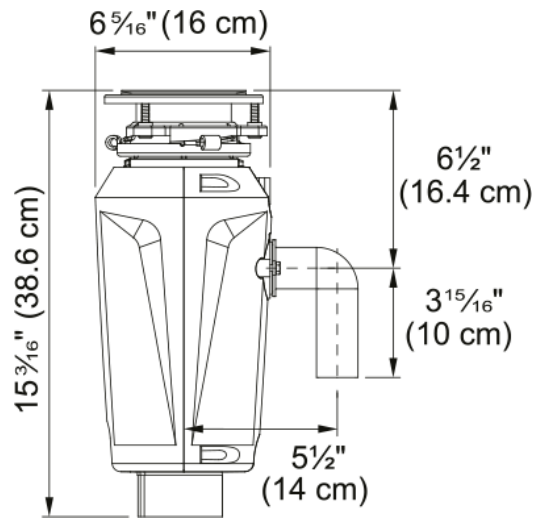

1 1/4 HP Food Waste Disposer - FWDS125 | 134.0713.686

Franke Elite Slimline 1 1/4 HP Continuous Feed Waste Disposer with jam resistant 2800 RPM Twist Force Motor. Designed for daily family use, Franke food waste disposers effortlessly manage food waste, reduce odors and germs, and promote sustainability in the kitchen. With quick operation, fine grinding for septic systems, and reduced energy consumption, our disposers excel in performance and affordability. Our advanced technology ensures unparalleled performance, with a specially engineered insulated shell for noise reduction, a powerful Twist Force DC motor for efficient grinding, and a hygiene safeguard to fight against the growth of bacteria.

Aspect

Product type Food waste disposer

Energy specifications

Voltage 120 V

Product identification

Product brand FRANKE

Product family None

Collection Elite Slimline

Features

Horsepower 1-1/4 HP

Motor speed 2800.0

Waste disposer motor type Permanent magnet

Feed type Continuous