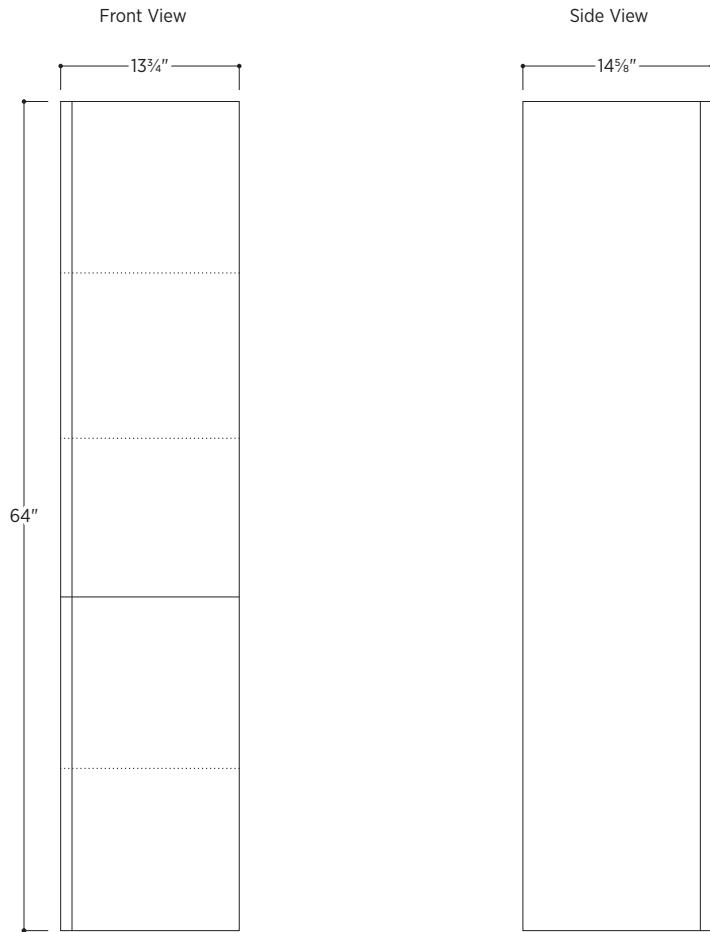

Slat Tall Cabinet · Walnut

PSSC1464NN