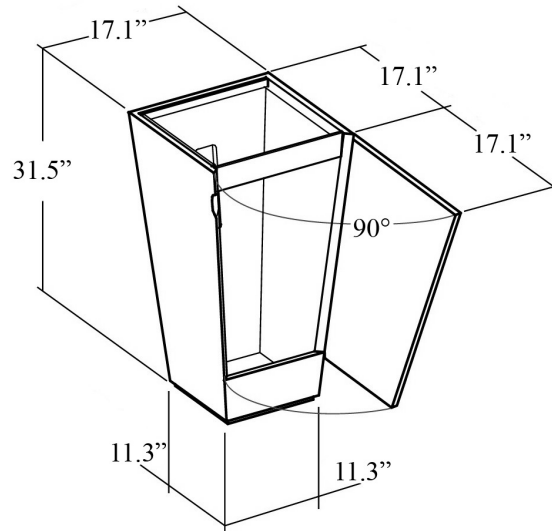

Patio Sink & Washstand

Features

- Bathroom Sink and Washstand
- Washstand in Ebony Wood
- Washbasin in Glossy White
- Washbasin Included
- Made in Spain

Related Items:

- WSBC 00076 | Push Waste Drain
- WSBC 53922 | Decorative Trap

Finishes:

SKU# | Options:

- Patio Sink & Washstand | Glossy White

* WS Bath Collections reserves the right to revise dimensions or information on this sheet without notice

Collections Patio	Model Patio Sink & Washstand	Dimensions Metric <i>1 inch = 2.54 cm</i> <i>1 inch = 25.4 mm</i>	 1051 Lea Drive - Collegeville, PA 19426 Tel. 215 513 9400 - Fax 610 831 0215 www.ws bathcollections.com - info@ws bathcollections.com
-------------------------------	--	---	---

Product Specs Sheets

Options

Patio 55.65.01.246: in Wenge

Patio 55.65.01.258: in Ebony

Recommended Sink: Carre 51.55.44

Collection
Patio

Model |
Patio 55.65.01

Dimensions Metric

1 inch = 2.54 cm

1 inch = 25.4 mm

WS[®]
BATH
COLLECTIONS

1051 Lea Drive - Collegeville, PA 19426
Tel. 215 513 9400 - Fax 610 831 0215

www.ws bathcollections.com - info@ws bathcollections.com