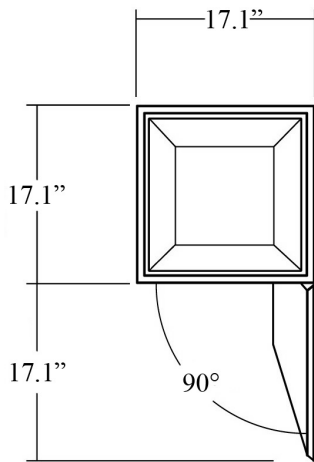

Finishes:

SKU# | Options:

- Patio Sink & Washstand | Glossy White

* WS Bath Collections reserves the right to revise dimensions or information on this sheet without notice

Collections Patio	Model Patio Sink & Washstand	Dimensions Metric <i>1 inch = 2.54 cm</i> <i>1 inch = 25.4 mm</i>	 1051 Lea Drive - Collegeville, PA 19426 Tel. 215 513 9400 - Fax 610 831 0215 www.ws bathcollections.com - info@ws bathcollections.com
-------------------------------	--	---	---

Product Specs Sheets

Options

Patio 55.65.01.246: in Wenge

Patio 55.65.01.258: in Ebony

Recommended Sink: Carre 51.55.44

Collection
Patio

Model |
Patio 55.65.01

Dimensions Metric

1 inch = 2.54 cm

1 inch = 25.4 mm

WS[®]
BATH
COLLECTIONS

1051 Lea Drive - Collegeville, PA 19426
Tel. 215 513 9400 - Fax 610 831 0215

www.ws bathcollections.com - info@ws bathcollections.com