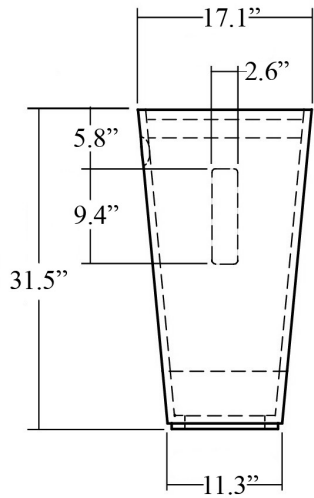

Finishes:

SKU# | Options:

- Patio Sink & Washstand | Glossy White

* WS Bath Collections reserves the right to revise dimensions or information on this sheet without notice

Collections Patio	Model Patio Sink & Washstand	Dimensions Metric <i>1 inch = 2.54 cm</i> <i>1 inch = 25.4 mm</i>	 1051 Lea Drive - Collegeville, PA 19426 Tel. 215 513 9400 - Fax 610 831 0215 www.ws bathcollections.com - info@ws bathcollections.com
-------------------------------	--	---	---

Product Specs Sheets

Options

Patio 55.65.01.246: in Wenge

Patio 55.65.01.258: in Ebony

Recommended Sink: Carre 51.55.44

Collection
Patio

Model |
Patio 55.65.01

Dimensions Metric

1 inch = 2.54 cm

1 inch = 25.4 mm

WS[®]
BATH
COLLECTIONS

1051 Lea Drive - Collegeville, PA 19426
Tel. 215 513 9400 - Fax 610 831 0215

www.ws bathcollections.com - info@ws bathcollections.com