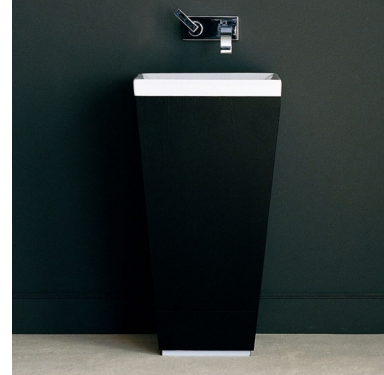

Patio Sink & Washstand

Features

- Bathroom Sink and Washstand
- Washstand in Ebony Wood
- Washbasin in Glossy White
- Washbasin Included
- Made in Spain

Related Items:

- WSBC 00076 | Push Waste Drain
- WSBC 53922 | Decorative Trap

Finishes:

SKU# | Options:

- Patio Sink & Washstand | Glossy White

* WS Bath Collections reserves the right to revise dimensions or information on this sheet without notice

Collections Patio	Model Patio Sink & Washstand	Dimensions Metric <i>1 inch = 2.54 cm</i> <i>1 inch = 25.4 mm</i>	 1051 Lea Drive - Collegeville, PA 19426 Tel. 215 513 9400 - Fax 610 831 0215 www.ws bathcollections.com - info@ws bathcollections.com
-------------------------------	--	---	---