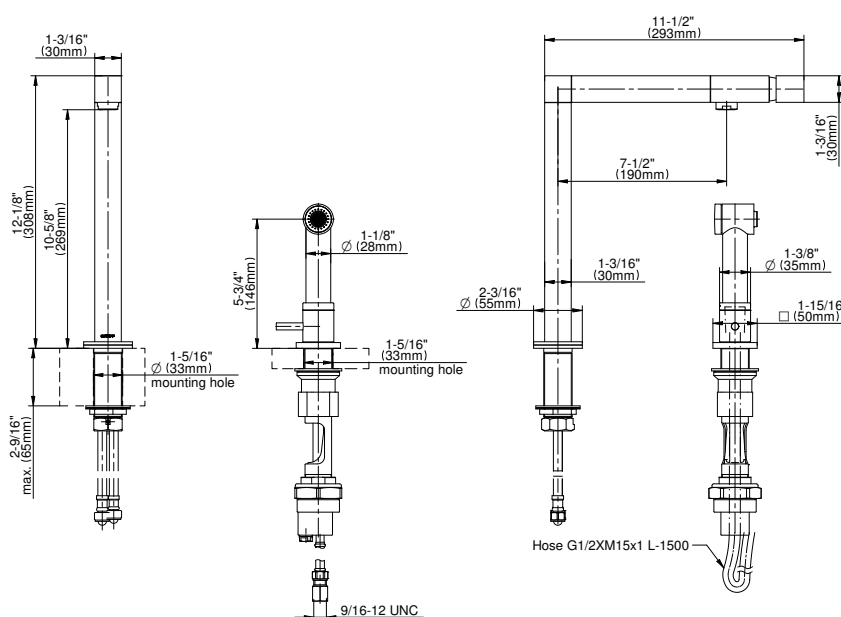

The measurements shown are for reference only. Products and specifications shown are subject to change without notice. Revised 10/2019

www.graff-designs.com | phone: 800-954-4723