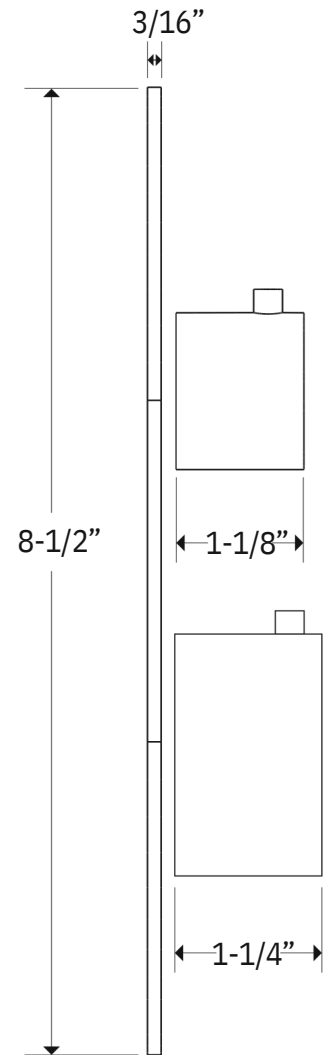

### FLOW RATE

Shower Head: 1.8 USGPM

Tub Filler: 6.0 USGPM

## PRODUCT DIMENSIONS