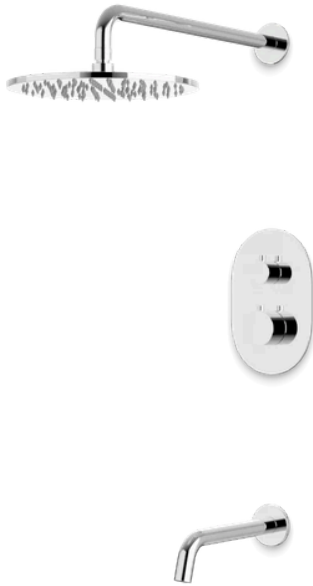

PS144

Opera Thermostatic Shower Trim Kit with Wall Mount Shower Head, Tub Filler

artos®

OPERATING SPECIFICATIONS

MIXED WATER TEMPERATURE

Maximum: 120°

OPERATING TEMPERATURE

Maximum: 176°

Minimum: 50°

Minimum difference between hot mixed temperature 50°

OPERATING PRESSURE

Minimum: 15psi

Maximum: 75psi

Recommended: 20psi-70psi

Above 90psi, it may be necessary to install a pressure reducer

FLOW RATE

Shower Head: 1.8 USGPM

Tub Filler: 6.0 USGPM

MATERIAL

Solid Brass

REQUIREMENTS

Control Valve

FEATURES

Temperature Limiting Adjustment

STANDARDS

To view all standards, please visit product approvals in our learning hub at artos.us.com

All technical specifications, product details, and pricing are subject to change without prior notice. Artos makes every effort to ensure accuracy; however, errors or omissions may occur. It is the responsibility of the installer, designer, or purchaser to verify all critical dimensions, installation requirements, and compliance with applicable codes prior to use.

Artos assumes no liability for damages, losses, or injuries resulting from the use of this documentation or from product installation, operation, or maintenance performed outside of Artos instructions and applicable codes. Product warranties are limited to those expressly stated by Artos. Please refer to official warranty documentation for complete terms and conditions.

All drawings, manuals, and specifications are the property of Artos and may not be reproduced, distributed, or altered without prior written permission.