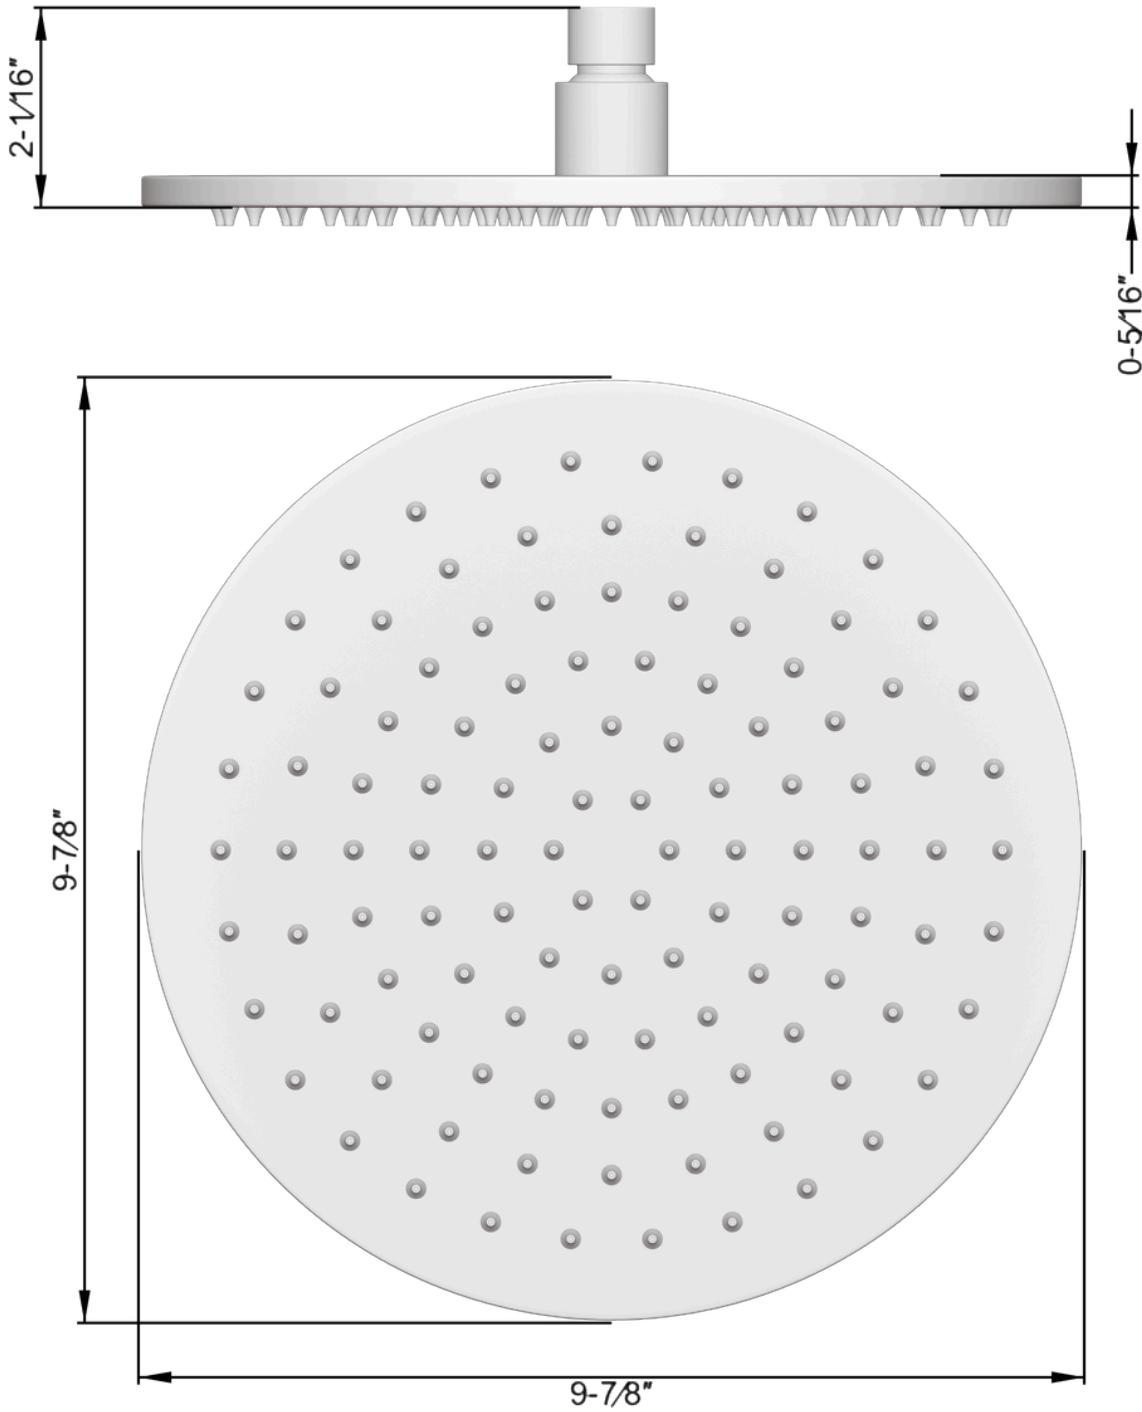

PS144

artos®

Opera Thermostatic Shower Trim Kit with Wall Mount Shower Head, Tub Filler

PRODUCT DIMENSIONS

PRODUCT SKU: F901-8