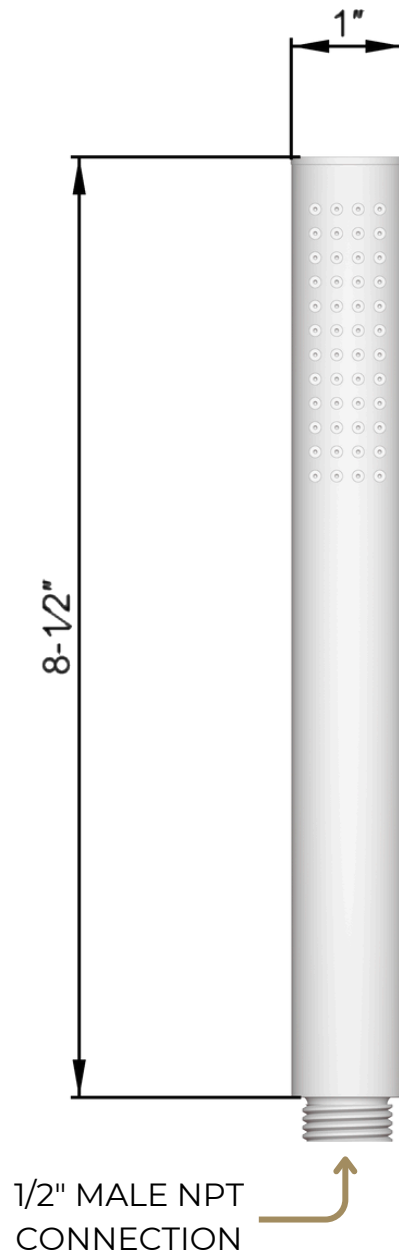

PS140

Round Thermostatic Shower Trim Kit with Wall Mount Shower Head, Hand Held Shower

artos®

PRODUCT DIMENSIONS

PRODUCT SKU

F901-3