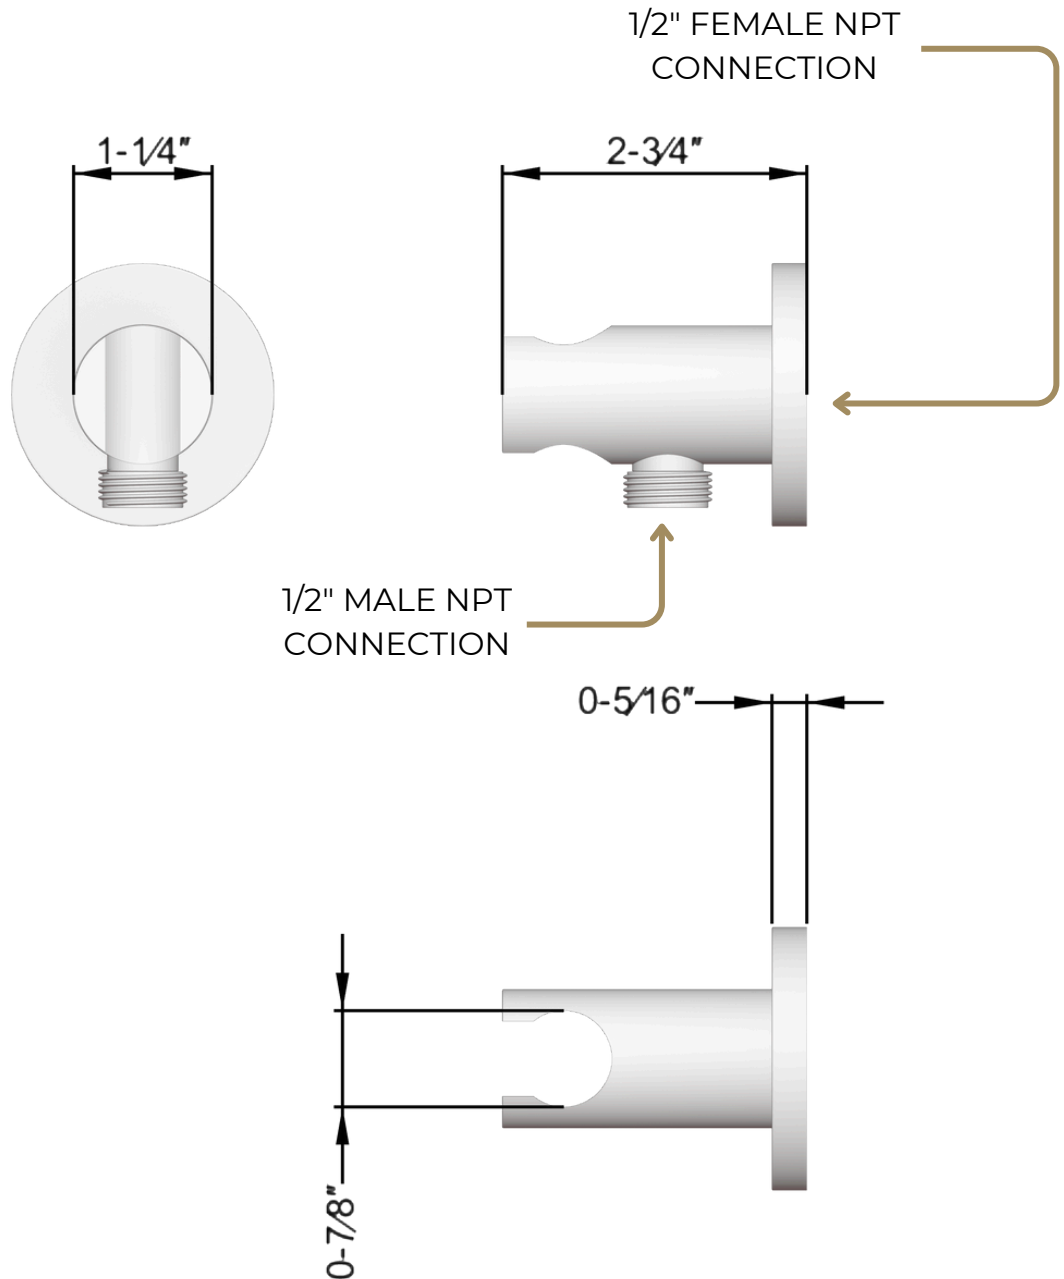

PS140

artos®

Round Thermostatic Shower Trim Kit with Wall Mount Shower Head, Hand Held Shower

PRODUCT DIMENSIONS

PRODUCT SKU

F902-42