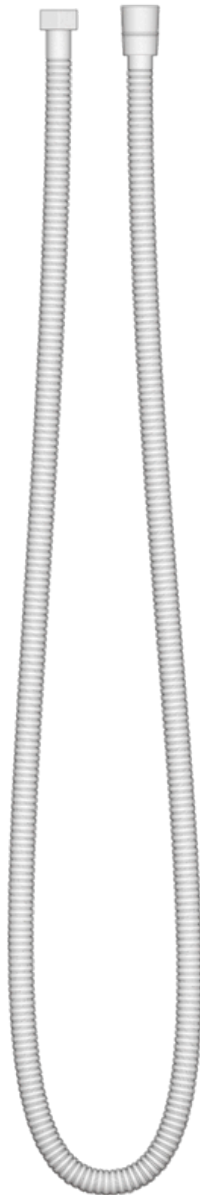

PS140

Round Thermostatic Shower Trim Kit with Wall
Mount Shower Head, Hand Held Shower

artos®

PRODUCT DIMENSIONS

PRODUCT SKU

F902-8

METAL SHOWER HOSE

1/2" FEMALE NPT CONNECTIONS
60" IN LENGTH