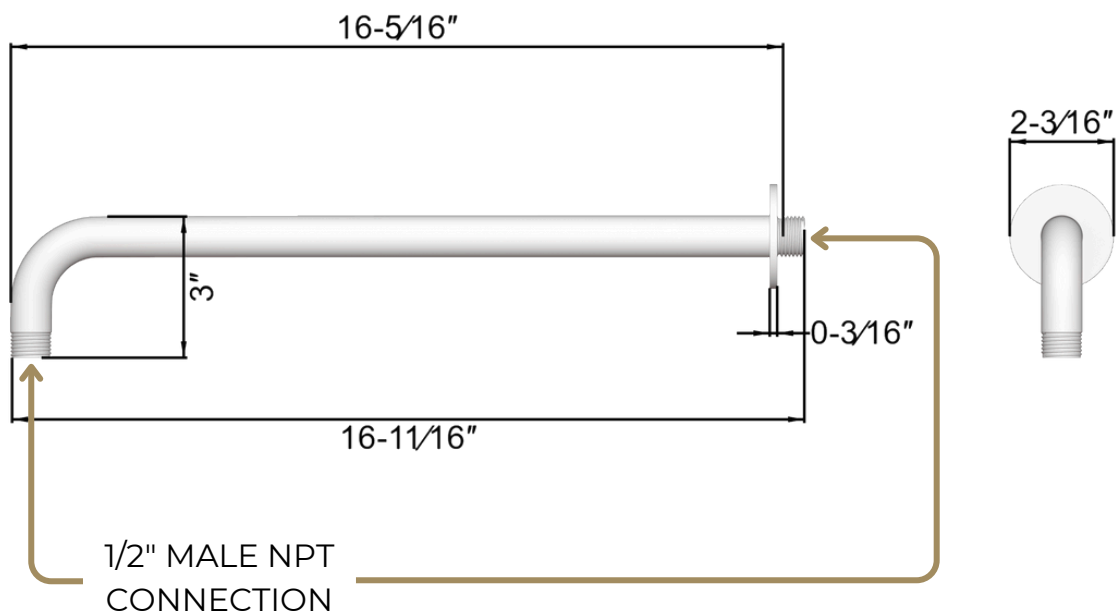

PS140

artos®

Round Thermostatic Shower Trim Kit with Wall Mount Shower Head, Hand Held Shower

PRODUCT DIMENSIONS

PRODUCT SKU

F902-1