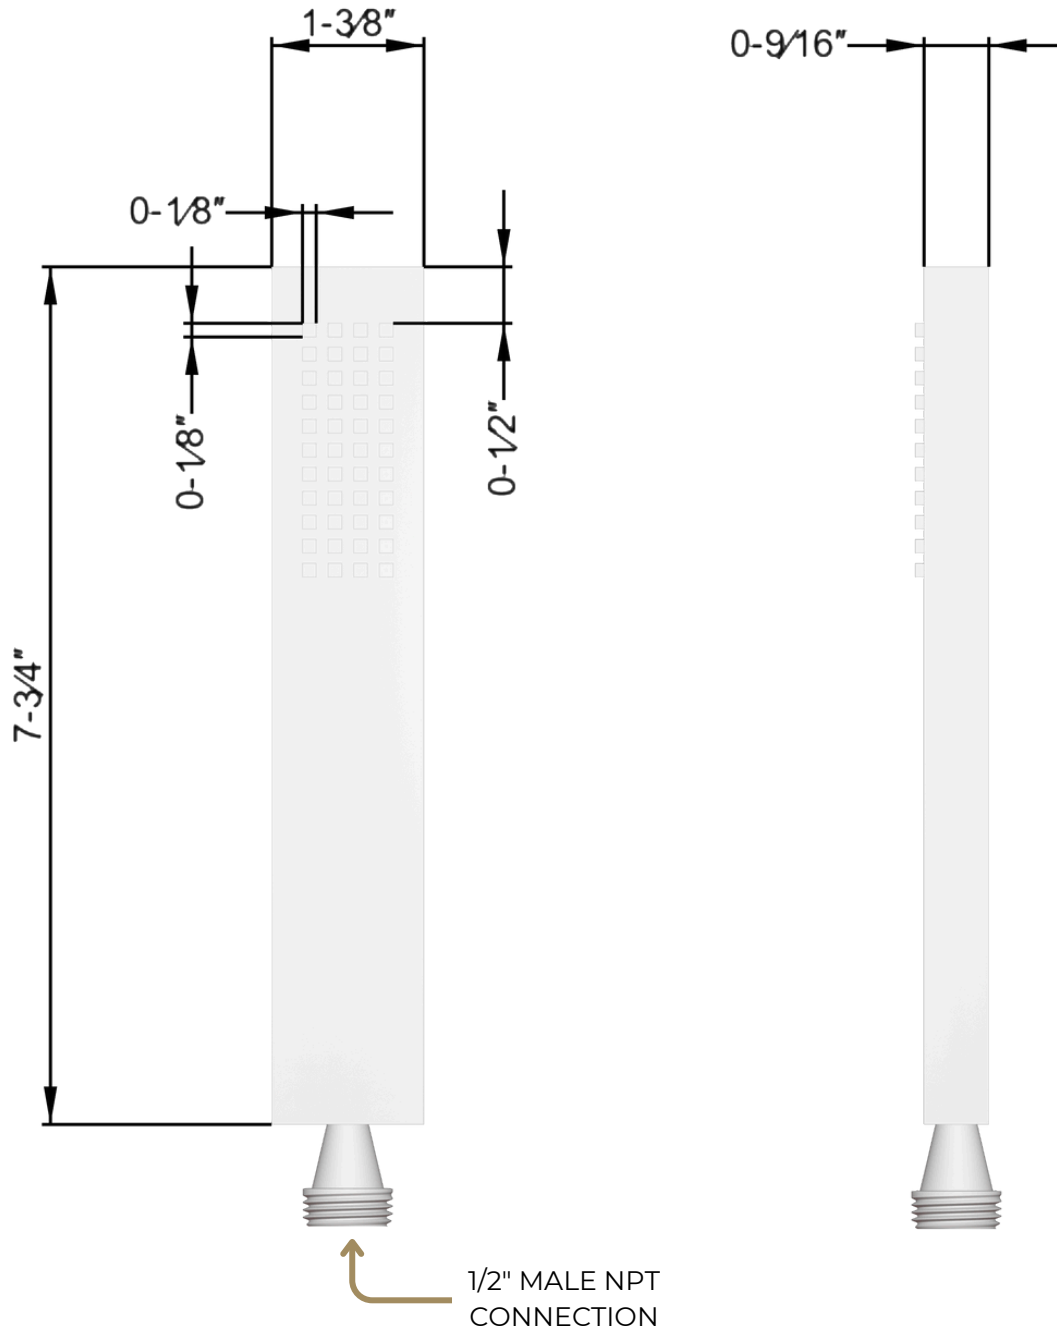

OPERATING TEMPERATURE

Maximum: 176°

FLOW CAPACITY

Shower Head: 1.8 USGPM

Handshower: 1.8 USGPM

STANDARDS

ASSE 1016-2011

ASME_A112.1016-2011

PRODUCT DIMENSIONS

PRODUCT SKU

F901-9

PS135

artos®

Square Thermostatic Shower Trim Kit with Wall Mount Shower Head, Hand Held Shower on Slide Bar

PRODUCT DIMENSIONS

PRODUCT SKU

F907-87

PS135

artos®

Square Thermostatic Shower Trim Kit with Wall Mount Shower Head, Hand Held Shower on Slide Bar

PRODUCT DIMENSIONS

PRODUCT SKU

FSC1016

PS135

Square Thermostatic Shower Trim Kit with Wall Mount Shower Head, Hand Held Shower on Slide Bar

artos®

PRODUCT DIMENSIONS

PRODUCT SKU

F902-8

METAL SHOWER HOSE

1/2" FEMALE NPT CONNECTIONS
60" IN LENGTH