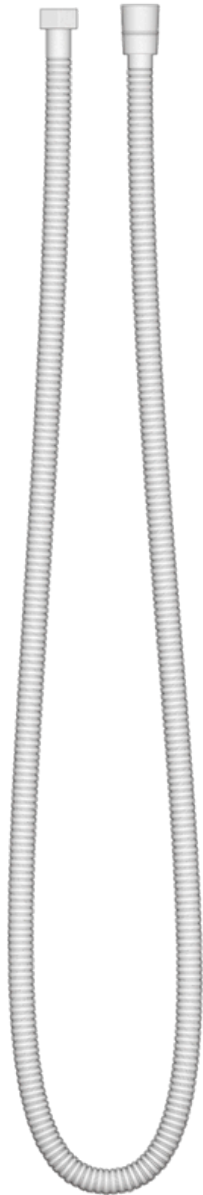

PS135

Square Thermostatic Shower Trim Kit with Wall Mount Shower Head, Hand Held Shower on Slide Bar

artos®

PRODUCT DIMENSIONS

PRODUCT SKU

F902-8

METAL SHOWER HOSE

1/2" FEMALE NPT CONNECTIONS
60" IN LENGTH