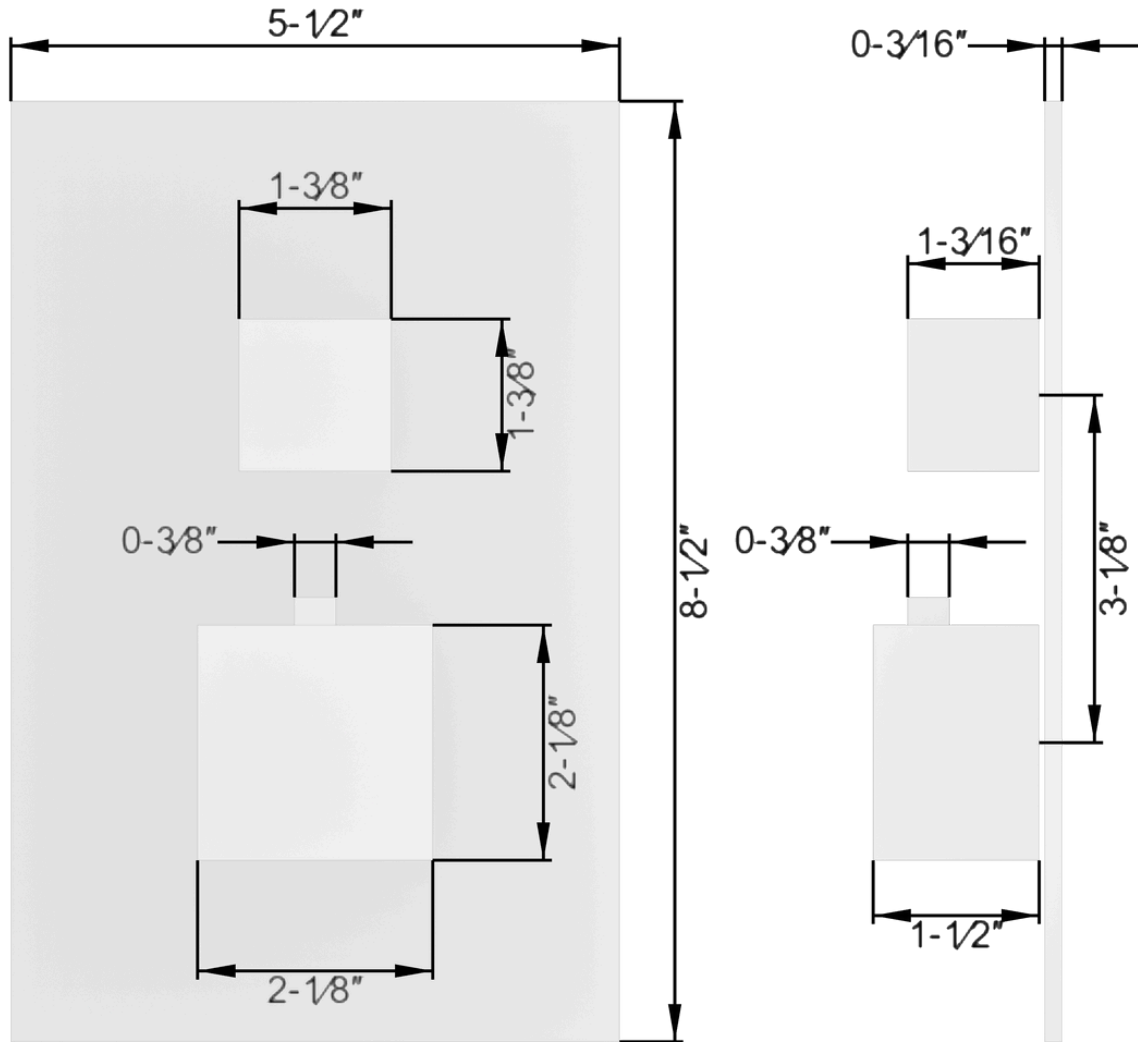

CSA B125:16-11

PS135

artos®

Square Thermostatic Shower Trim Kit with Wall Mount Shower Head, Hand Held Shower on Slide Bar

PRODUCT DIMENSIONS

PRODUCT SKU

F903B-59TK

PS135

artos®

Square Thermostatic Shower Trim Kit with Wall Mount Shower Head, Hand Held Shower on Slide Bar

PRODUCT DIMENSIONS

PRODUCT SKU

FSC1001

PS135

artos®

Square Thermostatic Shower Trim Kit with Wall Mount Shower Head, Hand Held Shower on Slide Bar

PRODUCT DIMENSIONS

PRODUCT SKU

F901-9

PS135

artos®

Square Thermostatic Shower Trim Kit with Wall Mount Shower Head, Hand Held Shower on Slide Bar

PRODUCT DIMENSIONS

PRODUCT SKU

Square Thermostatic Shower Trim Kit with Wall Mount Shower Head, Hand Held Shower on Slide Bar

artos®

PRODUCT DIMENSIONS

PRODUCT SKU

F902-8

METAL SHOWER HOSE

1/2" FEMALE NPT CONNECTIONS
60" IN LENGTH