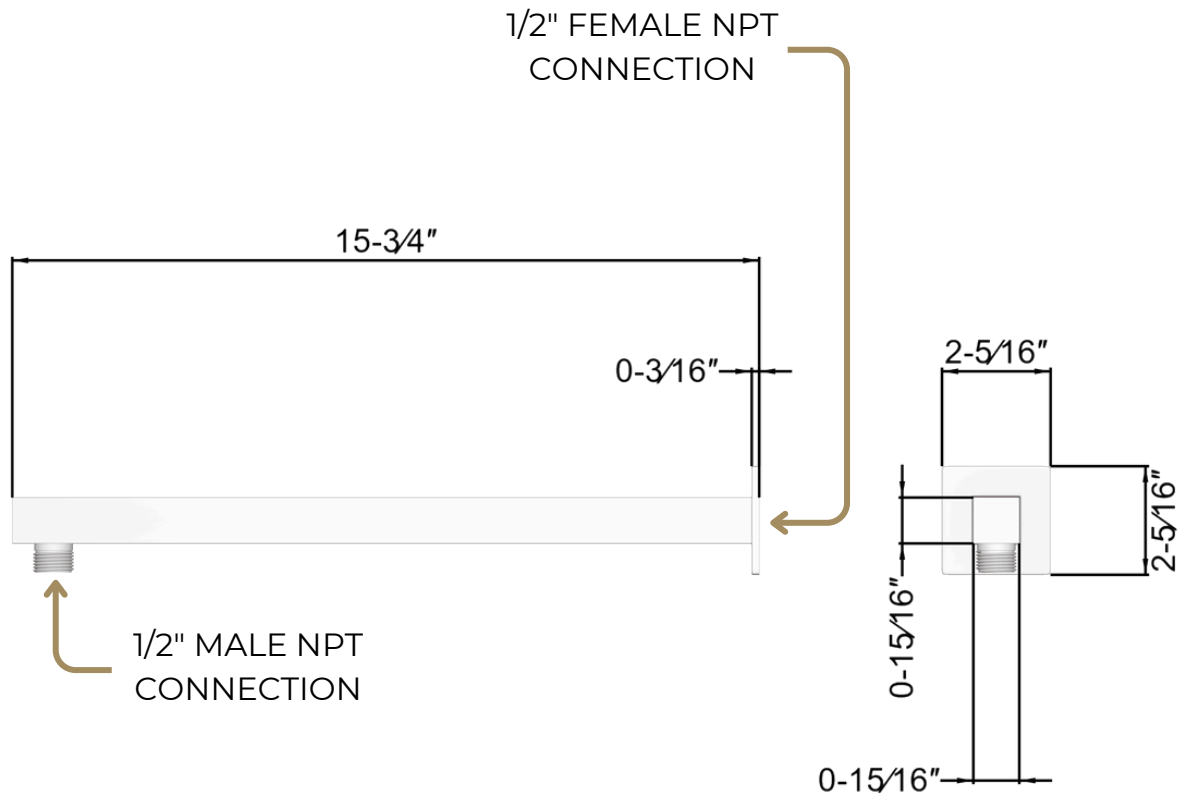

CSA B125:16-11

PS135

artos®

Square Thermostatic Shower Trim Kit with Wall Mount Shower Head, Hand Held Shower on Slide Bar

PRODUCT DIMENSIONS

PRODUCT SKU

F903B-59TK

PS135

artos®

Square Thermostatic Shower Trim Kit with Wall Mount Shower Head, Hand Held Shower on Slide Bar

PRODUCT DIMENSIONS

PRODUCT SKU

FSC1001

PS135

artos®

Square Thermostatic Shower Trim Kit with Wall Mount Shower Head, Hand Held Shower on Slide Bar

PRODUCT DIMENSIONS

PRODUCT SKU

F901-9

PS135

artos®

Square Thermostatic Shower Trim Kit with Wall Mount Shower Head, Hand Held Shower on Slide Bar

PRODUCT DIMENSIONS

PRODUCT SKU

Square Thermostatic Shower Trim Kit with Wall Mount Shower Head, Hand Held Shower on Slide Bar

artos®

PRODUCT DIMENSIONS

PRODUCT SKU

F902-8

METAL SHOWER HOSE

1/2" FEMALE NPT CONNECTIONS
60" IN LENGTH