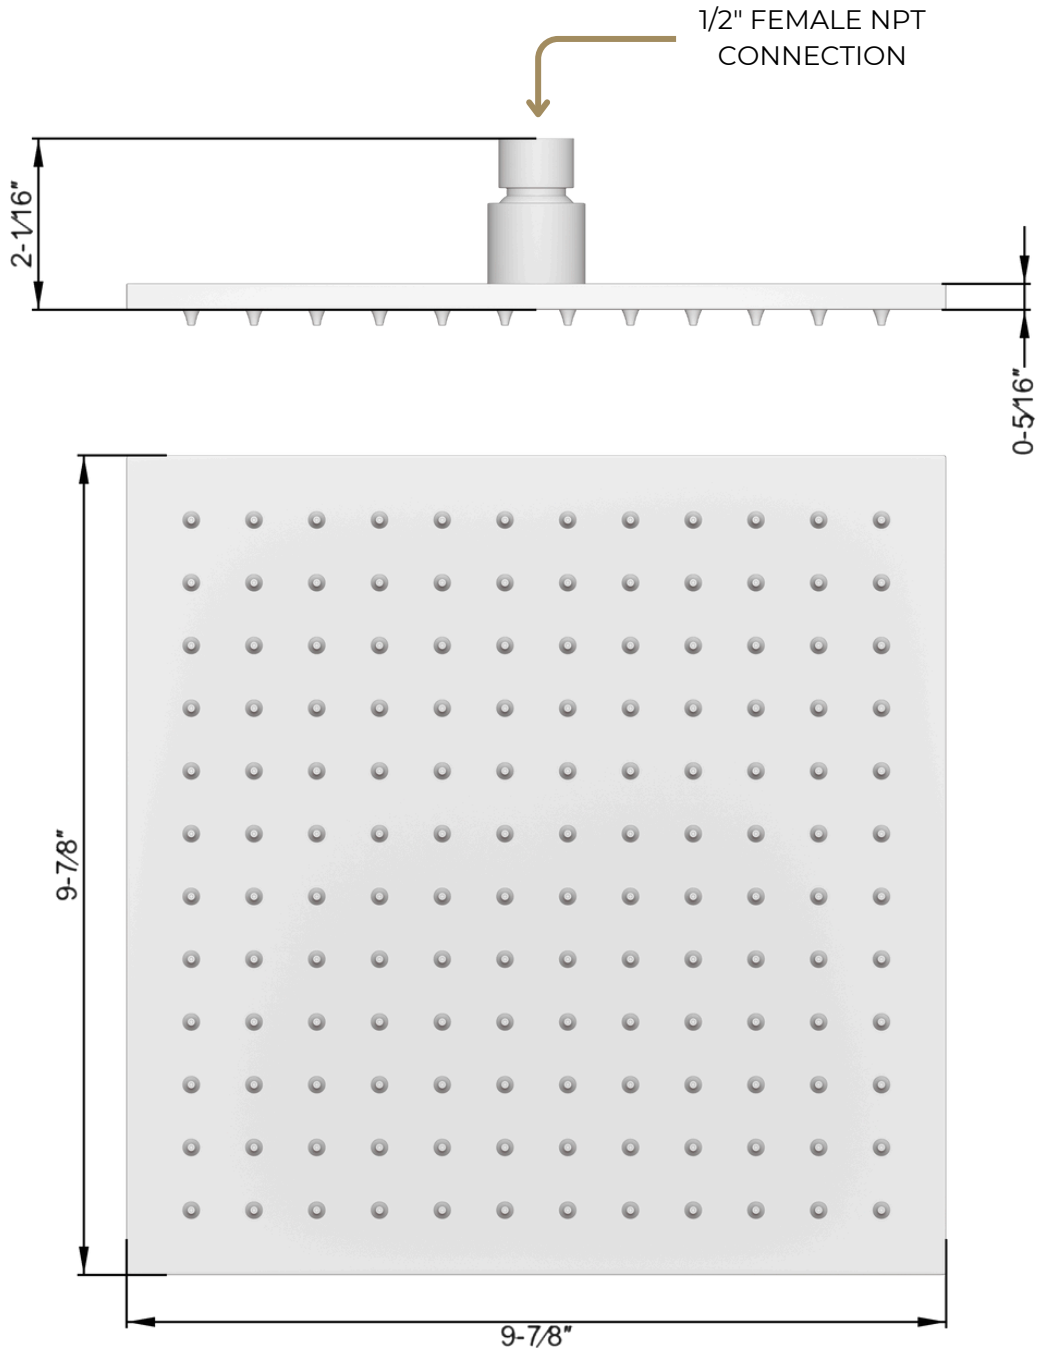

CSA B125:16-11

PS135

artos®

Square Thermostatic Shower Trim Kit with Wall Mount Shower Head, Hand Held Shower on Slide Bar

PRODUCT DIMENSIONS

PRODUCT SKU

F903B-59TK

PS135

artos®

Square Thermostatic Shower Trim Kit with Wall Mount Shower Head, Hand Held Shower on Slide Bar

PRODUCT DIMENSIONS

PRODUCT SKU

FSC1001

PS135

artos®

Square Thermostatic Shower Trim Kit with Wall Mount Shower Head, Hand Held Shower on Slide Bar

PRODUCT DIMENSIONS

PRODUCT SKU

F901-9

PS135

artos®

Square Thermostatic Shower Trim Kit with Wall Mount Shower Head, Hand Held Shower on Slide Bar

PRODUCT DIMENSIONS

PRODUCT SKU