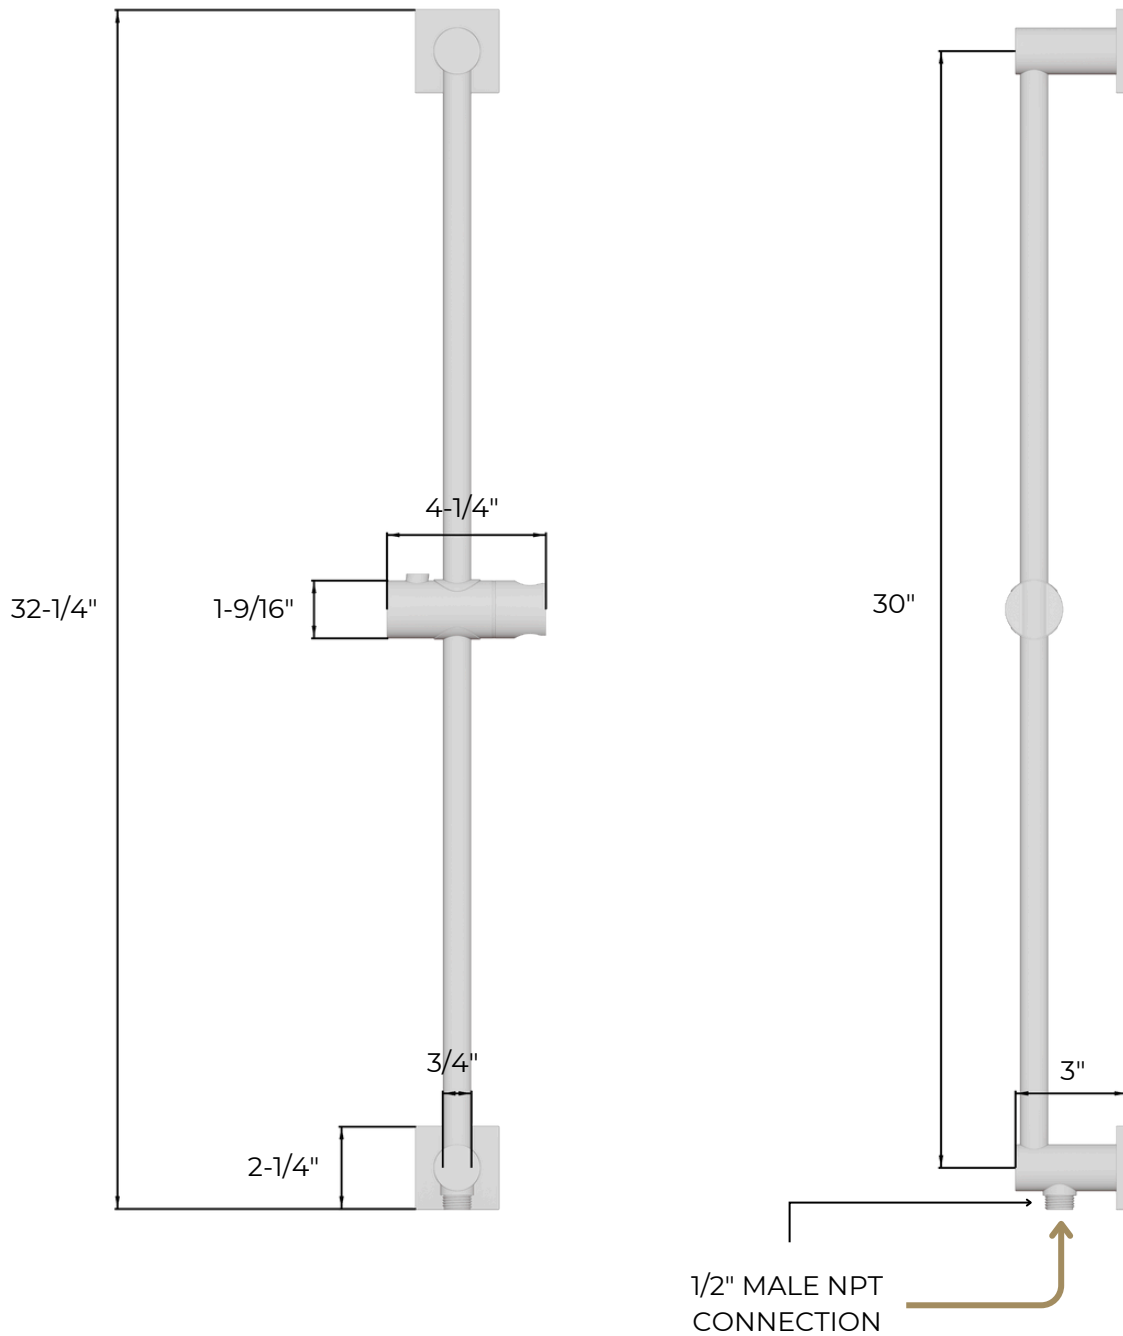

OPERATING TEMPERATURE

Maximum: 176°

FLOW CAPACITY

Shower Head: 1.8 USGPM

Handshower: 1.8 USGPM

STANDARDS

ASSE 1016-2011

ASME_A112.1016-2011

PRODUCT DIMENSIONS

PRODUCT SKU

F901-9

PS135

artos®

Square Thermostatic Shower Trim Kit with Wall Mount Shower Head, Hand Held Shower on Slide Bar

PRODUCT DIMENSIONS

PRODUCT SKU

F907-87

PS135

artos®

Square Thermostatic Shower Trim Kit with Wall Mount Shower Head, Hand Held Shower on Slide Bar

PRODUCT DIMENSIONS

PRODUCT SKU

FSC1016

PS135

Square Thermostatic Shower Trim Kit with Wall Mount Shower Head, Hand Held Shower on Slide Bar

artos®

PRODUCT DIMENSIONS

PRODUCT SKU

F902-8

METAL SHOWER HOSE

1/2" FEMALE NPT CONNECTIONS
60" IN LENGTH