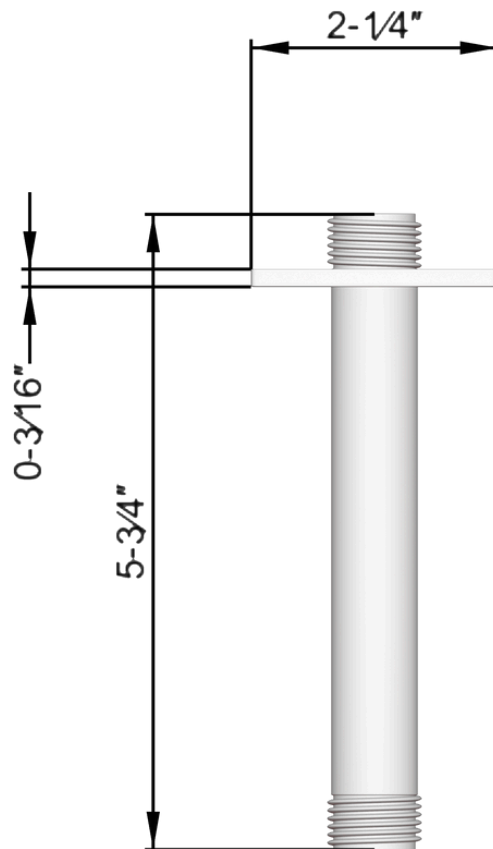

ASME_A112.1016-2011

CSA B125:16-11

PS109

artos®

Square + Round Thermostatic Shower Trim Kit with Wall Mount Shower Head, Ceiling Mount Shower Head, Hand Held Shower

PRODUCT DIMENSIONS

PRODUCT SKU

F903B-60TK

PS109

artos®

Square + Round Thermostatic Shower Trim Kit with
Wall Mount Shower Head, Ceiling Mount Shower
Head, Hand Held Shower

PRODUCT DIMENSIONS

PRODUCT SKU

F902-30

PS109

artos®

Square + Round Thermostatic Shower Trim Kit with
Wall Mount Shower Head, Ceiling Mount Shower
Head, Hand Held Shower

PRODUCT DIMENSIONS

PRODUCT SKU

F901-8

PS109

artos®

Square + Round Thermostatic Shower Trim Kit with
Wall Mount Shower Head, Ceiling Mount Shower
Head, Hand Held Shower

PRODUCT DIMENSIONS

PRODUCT SKU

F902-8

METAL SHOWER HOSE

1/2" FEMALE NPT CONNECTIONS
60" IN LENGTH