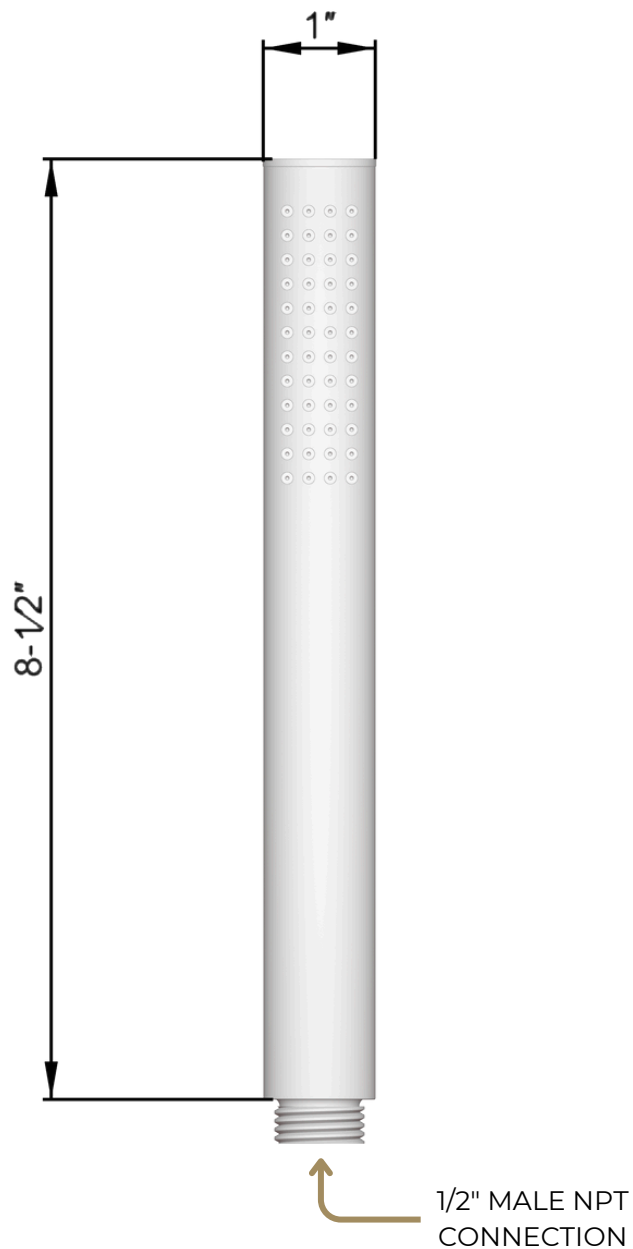

PRODUCT DIMENSIONS

PRODUCT SKU

F902-28

PS109

artos®

Square + Round Thermostatic Shower Trim Kit with
Wall Mount Shower Head, Ceiling Mount Shower
Head, Hand Held Shower

PRODUCT DIMENSIONS

PRODUCT SKU

F901-18

PS109

artos®

Square + Round Thermostatic Shower Trim Kit with
Wall Mount Shower Head, Ceiling Mount Shower
Head, Hand Held Shower

PRODUCT DIMENSIONS

PRODUCT SKU

F902-42SQ

PS109

artos®

Square + Round Thermostatic Shower Trim Kit with
Wall Mount Shower Head, Ceiling Mount Shower
Head, Hand Held Shower

PRODUCT DIMENSIONS

PRODUCT SKU

F901-3

PS109

artos®

Square + Round Thermostatic Shower Trim Kit with
Wall Mount Shower Head, Ceiling Mount Shower
Head, Hand Held Shower

PRODUCT DIMENSIONS

PRODUCT SKU

F902-8

METAL SHOWER HOSE

1/2" FEMALE NPT CONNECTIONS
60" IN LENGTH