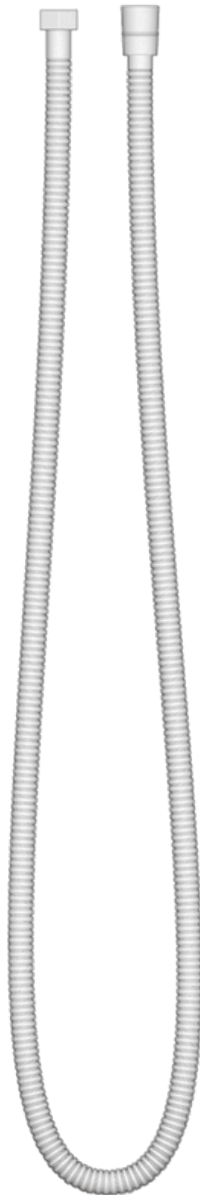

PS109

artos®

Square + Round Thermostatic Shower Trim Kit with
Wall Mount Shower Head, Ceiling Mount Shower
Head, Hand Held Shower

PRODUCT DIMENSIONS

PRODUCT SKU

F902-8

METAL SHOWER HOSE

1/2" FEMALE NPT CONNECTIONS
60" IN LENGTH