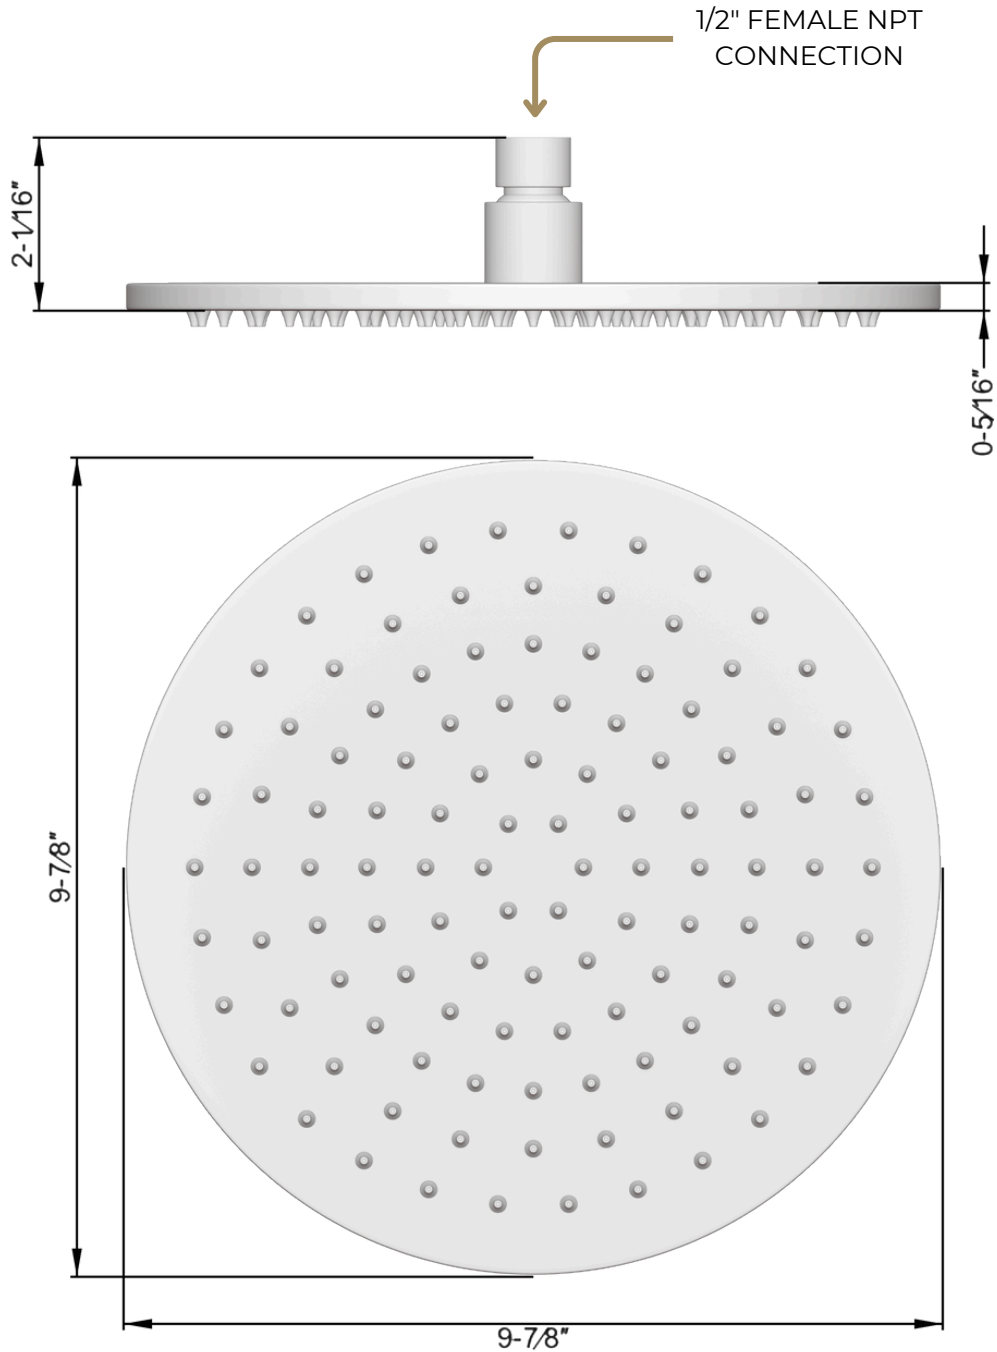

ASME_A112.1016-2011

CSA B125:16-11

PS109

artos®

Square + Round Thermostatic Shower Trim Kit with Wall Mount Shower Head, Ceiling Mount Shower Head, Hand Held Shower

PRODUCT DIMENSIONS

PRODUCT SKU

F903B-60TK

PS109

artos®

Square + Round Thermostatic Shower Trim Kit with
Wall Mount Shower Head, Ceiling Mount Shower
Head, Hand Held Shower

PRODUCT DIMENSIONS

PRODUCT SKU

F902-30

PS109

artos®

Square + Round Thermostatic Shower Trim Kit with
Wall Mount Shower Head, Ceiling Mount Shower
Head, Hand Held Shower

PRODUCT DIMENSIONS

PRODUCT SKU

F901-8

PS109

artos®

Square + Round Thermostatic Shower Trim Kit with
Wall Mount Shower Head, Ceiling Mount Shower
Head, Hand Held Shower

PRODUCT DIMENSIONS

PRODUCT SKU

F902-28

PS109

artos®

Square + Round Thermostatic Shower Trim Kit with
Wall Mount Shower Head, Ceiling Mount Shower
Head, Hand Held Shower

PRODUCT DIMENSIONS

PRODUCT SKU