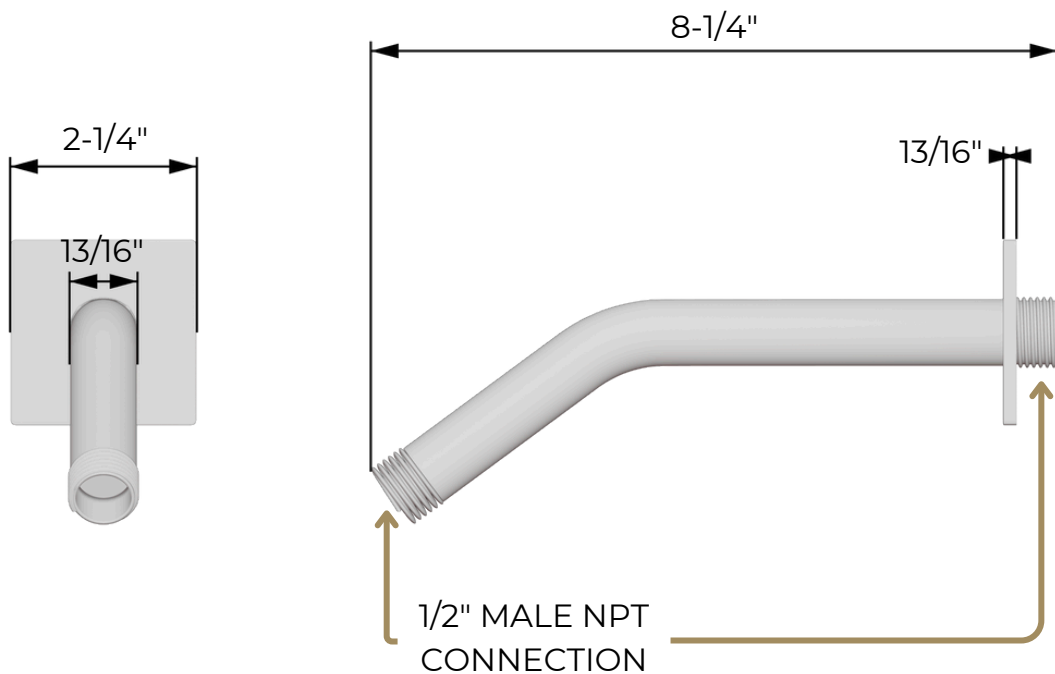

ASME_A112.1016-2011

CSA B125:16-11

PS109

artos®

Square + Round Thermostatic Shower Trim Kit with Wall Mount Shower Head, Ceiling Mount Shower Head, Hand Held Shower

PRODUCT DIMENSIONS

PRODUCT SKU

F903B-60TK

PS109

artos®

Square + Round Thermostatic Shower Trim Kit with
Wall Mount Shower Head, Ceiling Mount Shower
Head, Hand Held Shower

PRODUCT DIMENSIONS

PRODUCT SKU

F902-30

PS109

artos®

Square + Round Thermostatic Shower Trim Kit with
Wall Mount Shower Head, Ceiling Mount Shower
Head, Hand Held Shower

PRODUCT DIMENSIONS

PRODUCT SKU

F901-8

PS109

artos®

Square + Round Thermostatic Shower Trim Kit with
Wall Mount Shower Head, Ceiling Mount Shower
Head, Hand Held Shower

PRODUCT DIMENSIONS

PRODUCT SKU

F902-28

PS109

artos®

Square + Round Thermostatic Shower Trim Kit with
Wall Mount Shower Head, Ceiling Mount Shower
Head, Hand Held Shower

PRODUCT DIMENSIONS

PRODUCT SKU