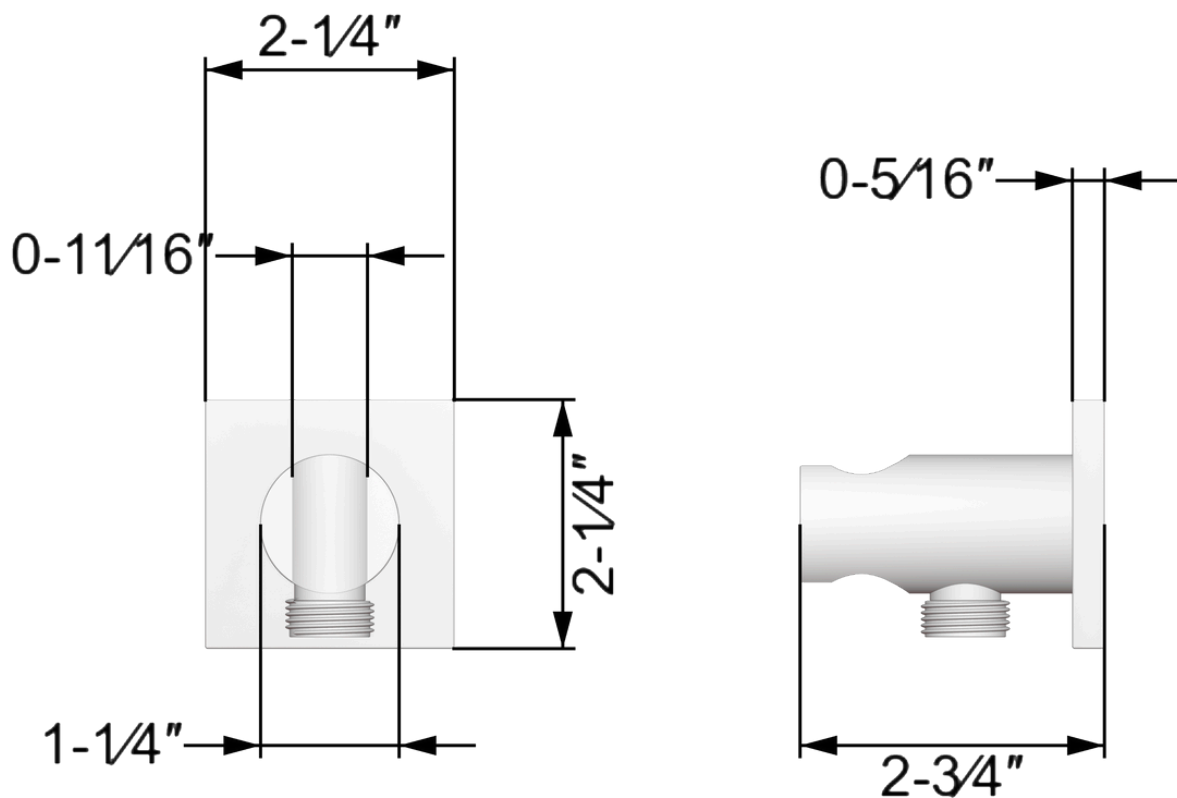

PRODUCT DIMENSIONS

PRODUCT SKU

F902-28

PS109

artos®

Square + Round Thermostatic Shower Trim Kit with
Wall Mount Shower Head, Ceiling Mount Shower
Head, Hand Held Shower

PRODUCT DIMENSIONS

PRODUCT SKU

F901-18

PS109

artos®

Square + Round Thermostatic Shower Trim Kit with
Wall Mount Shower Head, Ceiling Mount Shower
Head, Hand Held Shower

PRODUCT DIMENSIONS

PRODUCT SKU

F902-42SQ

PS109

artos®

Square + Round Thermostatic Shower Trim Kit with
Wall Mount Shower Head, Ceiling Mount Shower
Head, Hand Held Shower

PRODUCT DIMENSIONS

PRODUCT SKU

F901-3

PS109

artos®

Square + Round Thermostatic Shower Trim Kit with
Wall Mount Shower Head, Ceiling Mount Shower
Head, Hand Held Shower

PRODUCT DIMENSIONS

PRODUCT SKU

F902-8

METAL SHOWER HOSE

1/2" FEMALE NPT CONNECTIONS
60" IN LENGTH