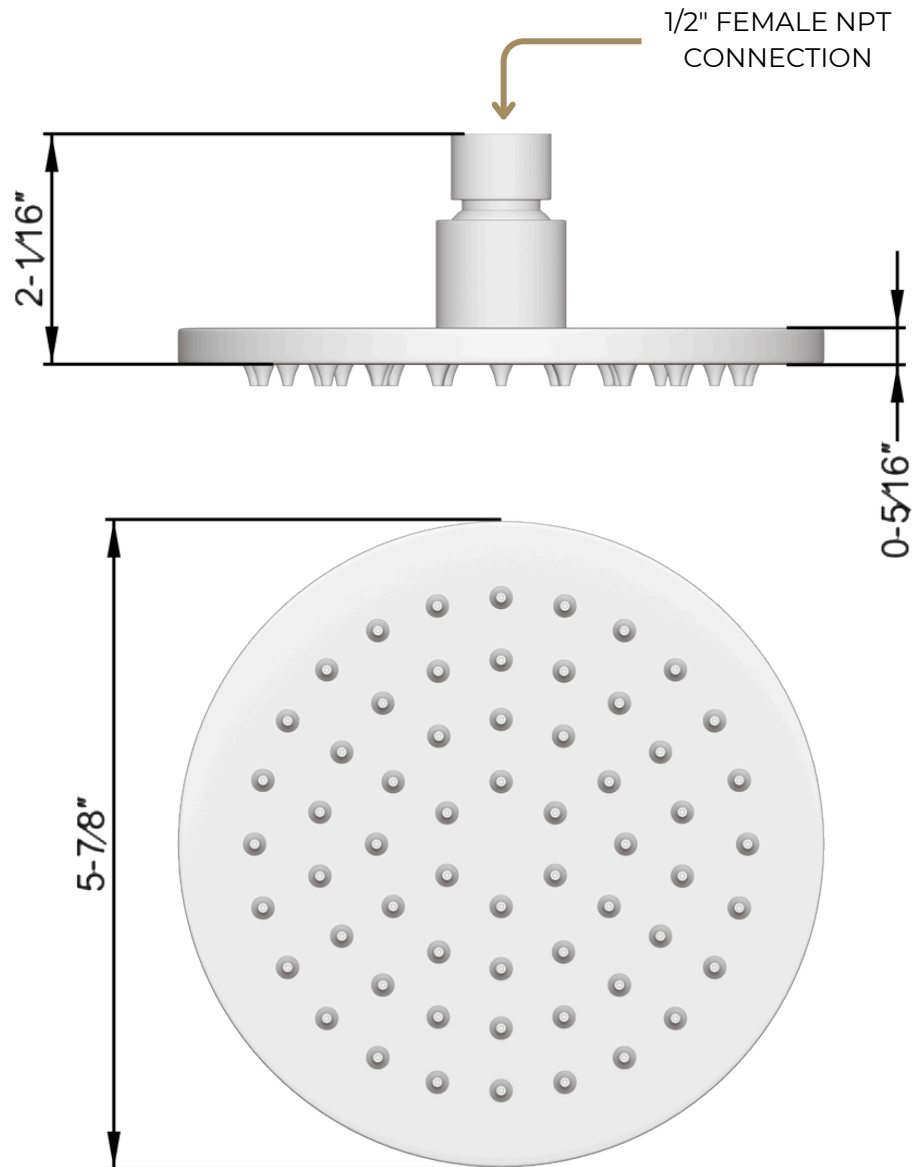

Square + Round Thermostatic Shower Trim Kit with
Wall Mount Shower Head, Ceiling Mount Shower
Head, Hand Held Shower

PRODUCT DIMENSIONS

PRODUCT SKU

F901-8

PS109

artos®

Square + Round Thermostatic Shower Trim Kit with
Wall Mount Shower Head, Ceiling Mount Shower
Head, Hand Held Shower

PRODUCT DIMENSIONS

PRODUCT SKU

F902-28

PS109

artos®

Square + Round Thermostatic Shower Trim Kit with
Wall Mount Shower Head, Ceiling Mount Shower
Head, Hand Held Shower

PRODUCT DIMENSIONS

PRODUCT SKU

F901-18

PS109

artos®

Square + Round Thermostatic Shower Trim Kit with
Wall Mount Shower Head, Ceiling Mount Shower
Head, Hand Held Shower

PRODUCT DIMENSIONS

PRODUCT SKU

F902-42SQ

PS109

PRODUCT DIMENSIONS

PRODUCT SKU

F902-8

METAL SHOWER HOSE

1/2" FEMALE NPT CONNECTIONS
60" IN LENGTH