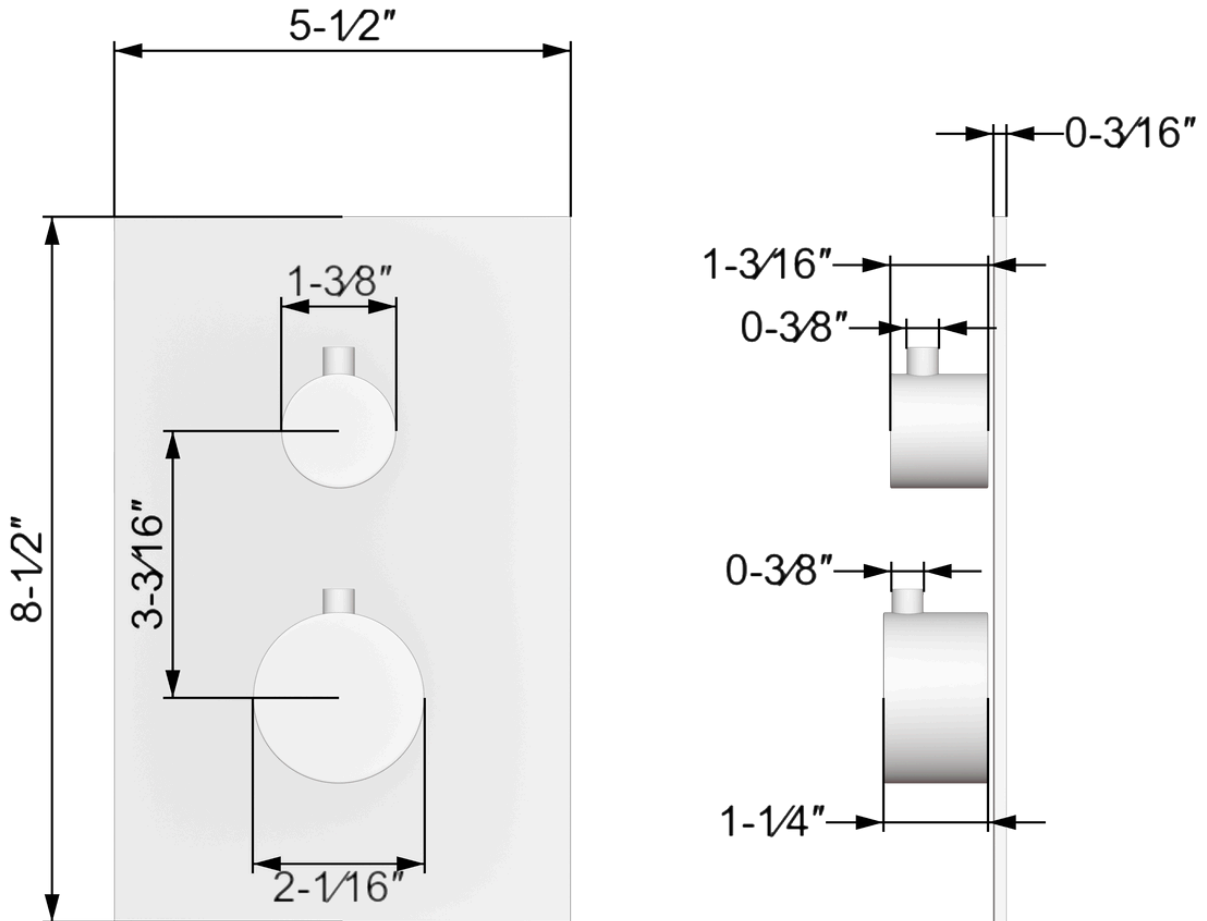

ASME_A112.1016-2011

CSA B125:16-11

PS109

artos®

Square + Round Thermostatic Shower Trim Kit with Wall Mount Shower Head, Ceiling Mount Shower Head, Hand Held Shower

PRODUCT DIMENSIONS

PRODUCT SKU

F903B-60TK

PS109

artos®

Square + Round Thermostatic Shower Trim Kit with
Wall Mount Shower Head, Ceiling Mount Shower
Head, Hand Held Shower

PRODUCT DIMENSIONS

PRODUCT SKU

F902-30

PS109

artos®