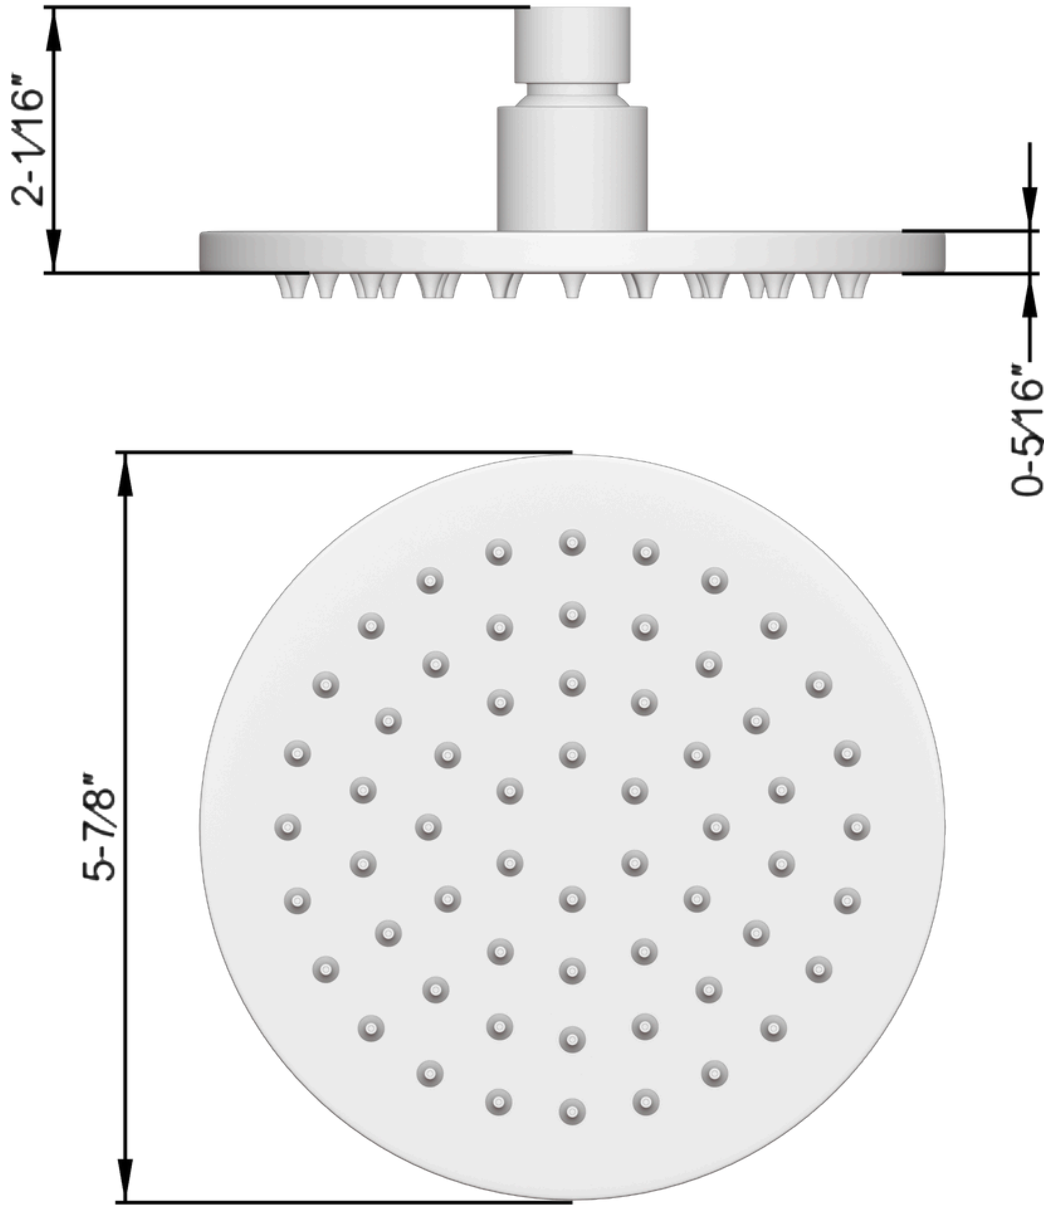

FLOW RATE

Shower Head(Wall Mounted): 1.8 USGPM
Shower Head(Ceiling Mounted): 1.8 USGPM
Shower Wand: 1.8 USGPM

MATERIAL

Solid Brass

REQUIRMENTS

Control Valve

STANDARDS

To view all standards, please visit product approvals in our learning hub at artos.us.com

All drawings, manuals, and specifications are the property of Artos and may not be reproduced, distributed, or altered without prior written permission.

PS108TR

Harmony Thermostatic Shower Trim Kit with Wall Mount Shower Head, Ceiling Mount Shower Head, Hand Held Shower

PRODUCT SKU: F903B-64TK

artos®

PRODUCT DIMENSIONS

PS108TR

Harmony Thermostatic Shower Trim Kit with Wall Mount Shower Head, Ceiling Mount Shower Head, Hand Held Shower

PRODUCT SKU: F902-11TR

artos®

PRODUCT DIMENSIONS

PS108TR

artos®

Harmony Thermostatic Shower Trim Kit with Wall Mount Shower Head, Ceiling Mount Shower Head, Hand Held Shower

PRODUCT DIMENSIONS

PRODUCT SKU: F901-18

PS108TR

Harmony Thermostatic Shower Trim Kit with Wall Mount Shower Head, Ceiling Mount Shower Head, Hand Held Shower