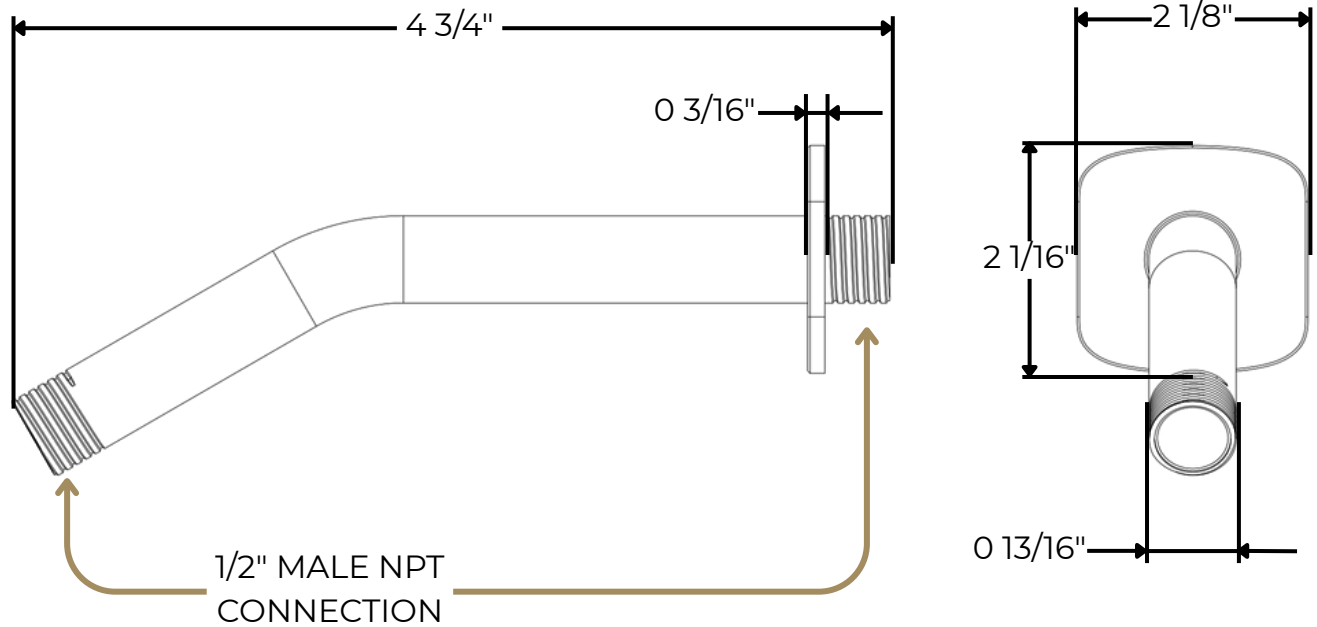

FLOW RATE

Shower Head(Wall Mounted): 1.8 USGPM
Shower Head(Ceiling Mounted): 1.8 USGPM
Shower Wand: 1.8 USGPM

MATERIAL

Solid Brass

REQUIRMENTS

Control Valve

STANDARDS

To view all standards, please visit product approvals in our learning hub at artos.us.com

All drawings, manuals, and specifications are the property of Artos and may not be reproduced, distributed, or altered without prior written permission.

PS108TR

Harmony Thermostatic Shower Trim Kit with Wall Mount Shower Head, Ceiling Mount Shower Head, Hand Held Shower

PRODUCT SKU: F903B-64TK

artos®

PRODUCT DIMENSIONS

PS108TR

Harmony Thermostatic Shower Trim Kit with Wall Mount Shower Head, Ceiling Mount Shower Head, Hand Held Shower

PRODUCT SKU: F902-11TR

artos®

PRODUCT DIMENSIONS

PS108TR

artos®

Harmony Thermostatic Shower Trim Kit with Wall Mount Shower Head, Ceiling Mount Shower Head, Hand Held Shower

PRODUCT DIMENSIONS

PRODUCT SKU: F901-18

PS108TR

Harmony Thermostatic Shower Trim Kit with Wall Mount Shower Head, Ceiling Mount Shower Head, Hand Held Shower