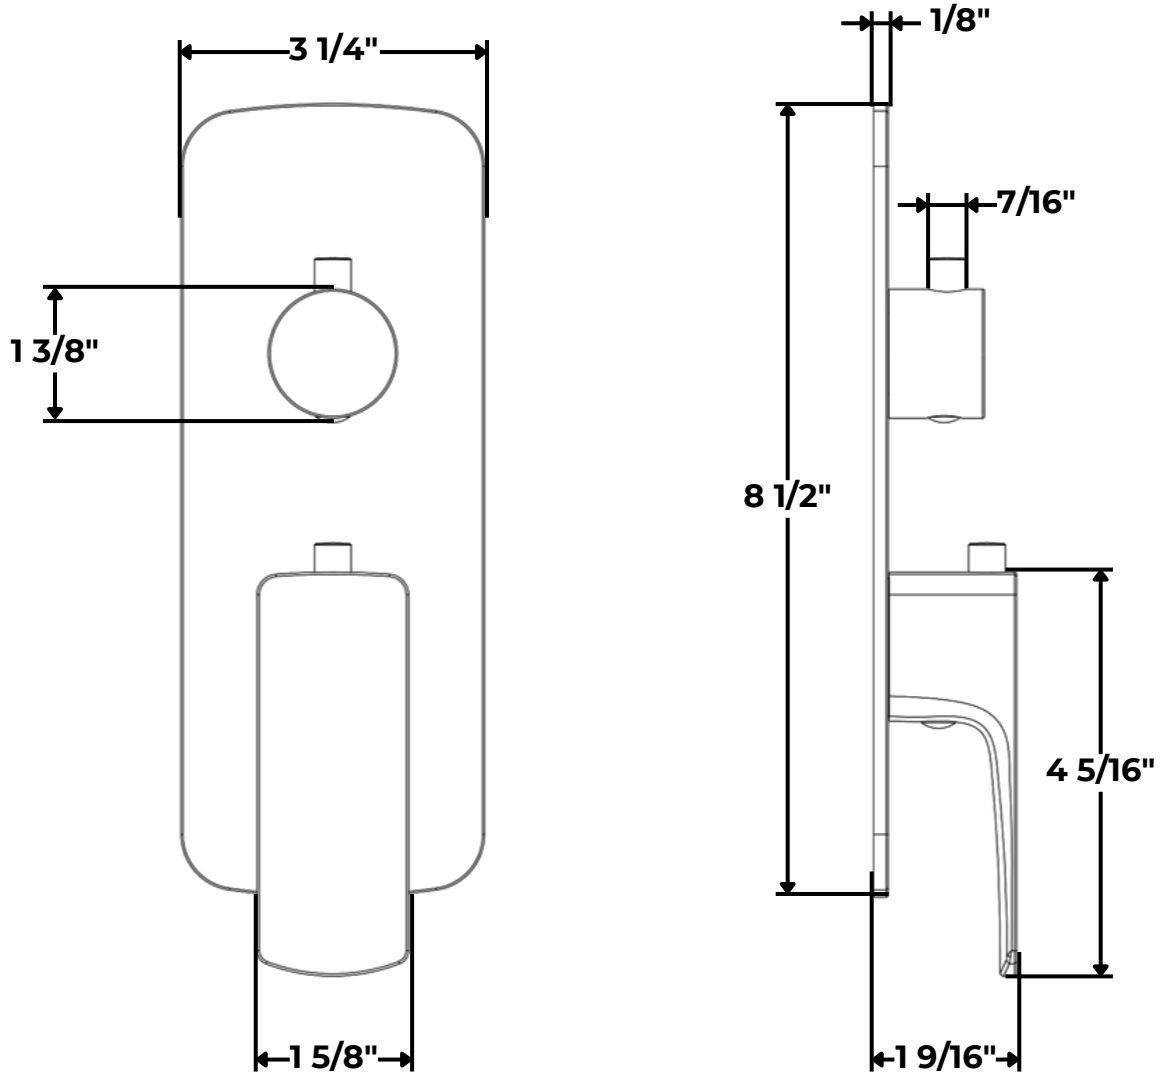

FLOW RATE

Shower Head(Wall Mounted): 1.8 USGPM
Shower Head(Ceiling Mounted): 1.8 USGPM
Shower Wand: 1.8 USGPM

MATERIAL

Solid Brass

REQUIRMENTS

Control Valve

STANDARDS

To view all standards, please visit product approvals in our learning hub at artos.us.com

All drawings, manuals, and specifications are the property of Artos and may not be reproduced, distributed, or altered without prior written permission.

PS108TR

Harmony Thermostatic Shower Trim Kit with Wall Mount Shower Head, Ceiling Mount Shower Head, Hand Held Shower

PRODUCT SKU: F903B-64TK

artos®

PRODUCT DIMENSIONS

PS108TR

Harmony Thermostatic Shower Trim Kit with Wall Mount Shower Head, Ceiling Mount Shower Head, Hand Held Shower

PRODUCT SKU: F902-11TR

artos®

PRODUCT DIMENSIONS

PRODUCT SKU: F902-3TR

artos®

PRODUCT DIMENSIONS

PS108TR

artos®

Harmony Thermostatic Shower Trim Kit with Wall Mount Shower Head, Ceiling Mount Shower Head, Hand Held Shower

PRODUCT DIMENSIONS

PRODUCT SKU: F901-8