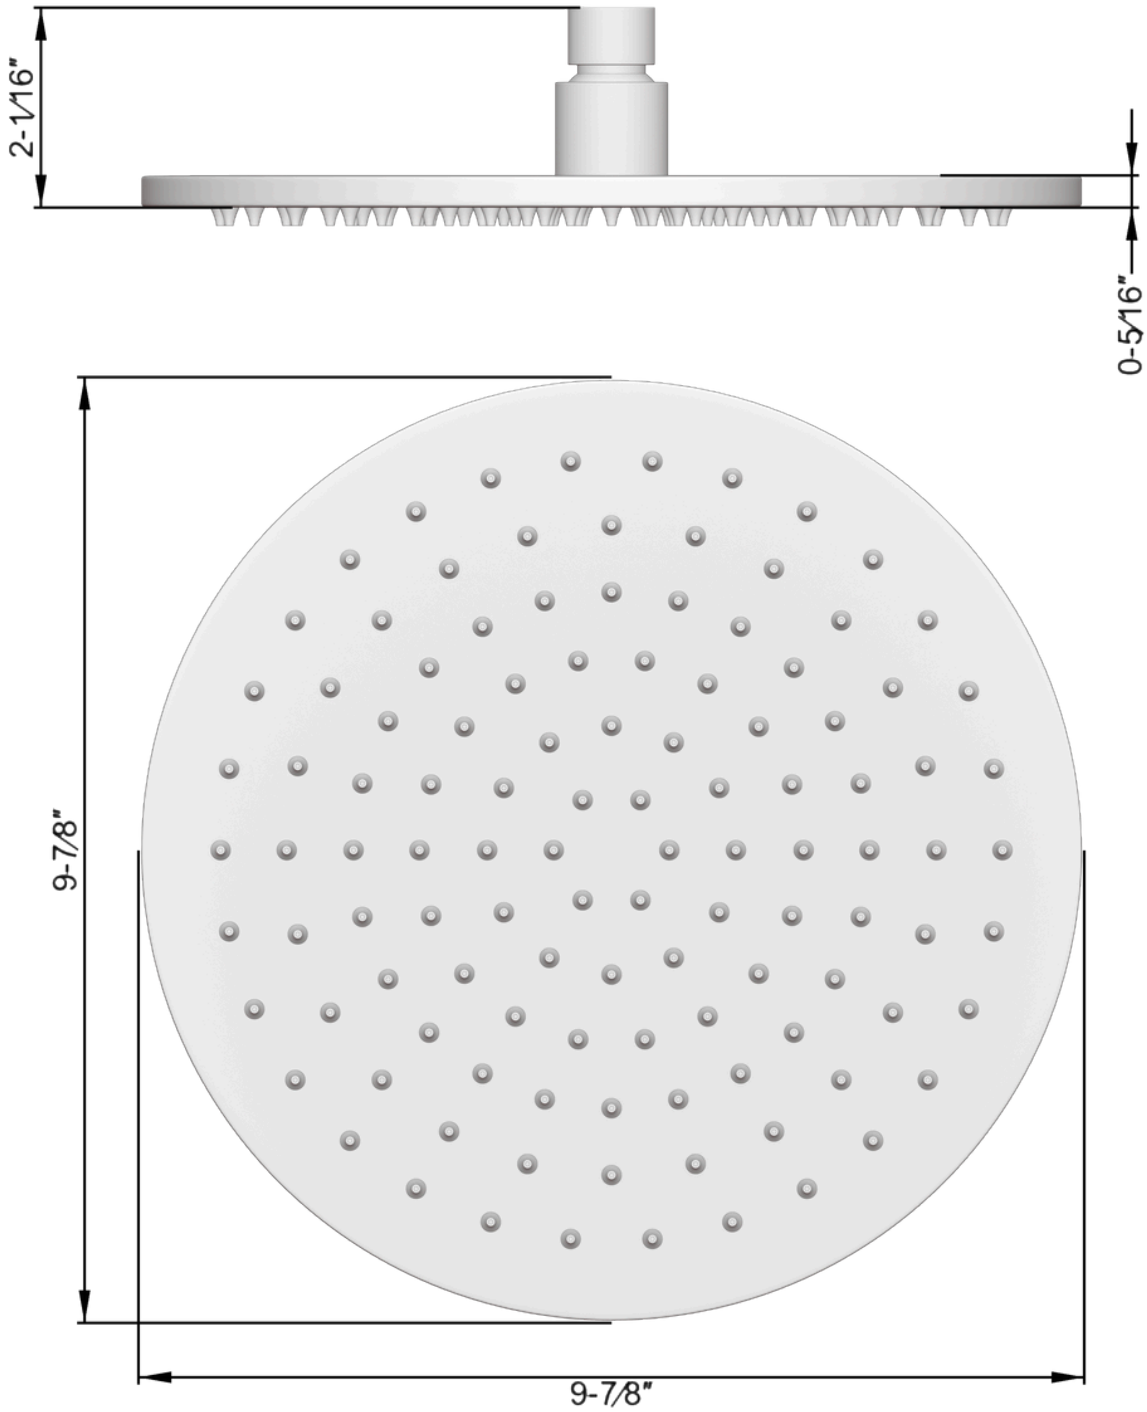

PRODUCT SKU: F903B-64TK

artos®

PRODUCT DIMENSIONS

PS108TR

Harmony Thermostatic Shower Trim Kit with Wall Mount Shower Head, Ceiling Mount Shower Head, Hand Held Shower

PRODUCT SKU: F902-11TR

artos®

PRODUCT DIMENSIONS

PS108TR

artos®

Harmony Thermostatic Shower Trim Kit with Wall Mount Shower Head, Ceiling Mount Shower Head, Hand Held Shower

PRODUCT DIMENSIONS

PRODUCT SKU: F901-18

PS108TR

Harmony Thermostatic Shower Trim Kit with Wall Mount Shower Head, Ceiling Mount Shower Head, Hand Held Shower

PRODUCT SKU: F902-3TR

artos®

PRODUCT DIMENSIONS

PS108TR

artos®

Harmony Thermostatic Shower Trim Kit with Wall Mount Shower Head, Ceiling Mount Shower Head, Hand Held Shower

PRODUCT DIMENSIONS

PRODUCT SKU: F901-8

PS108TR

Harmony Thermostatic Shower Trim Kit with Wall Mount Shower Head, Ceiling Mount Shower Head, Hand Held Shower

PRODUCT SKU: F907-5TR

artos®

PRODUCT DIMENSIONS