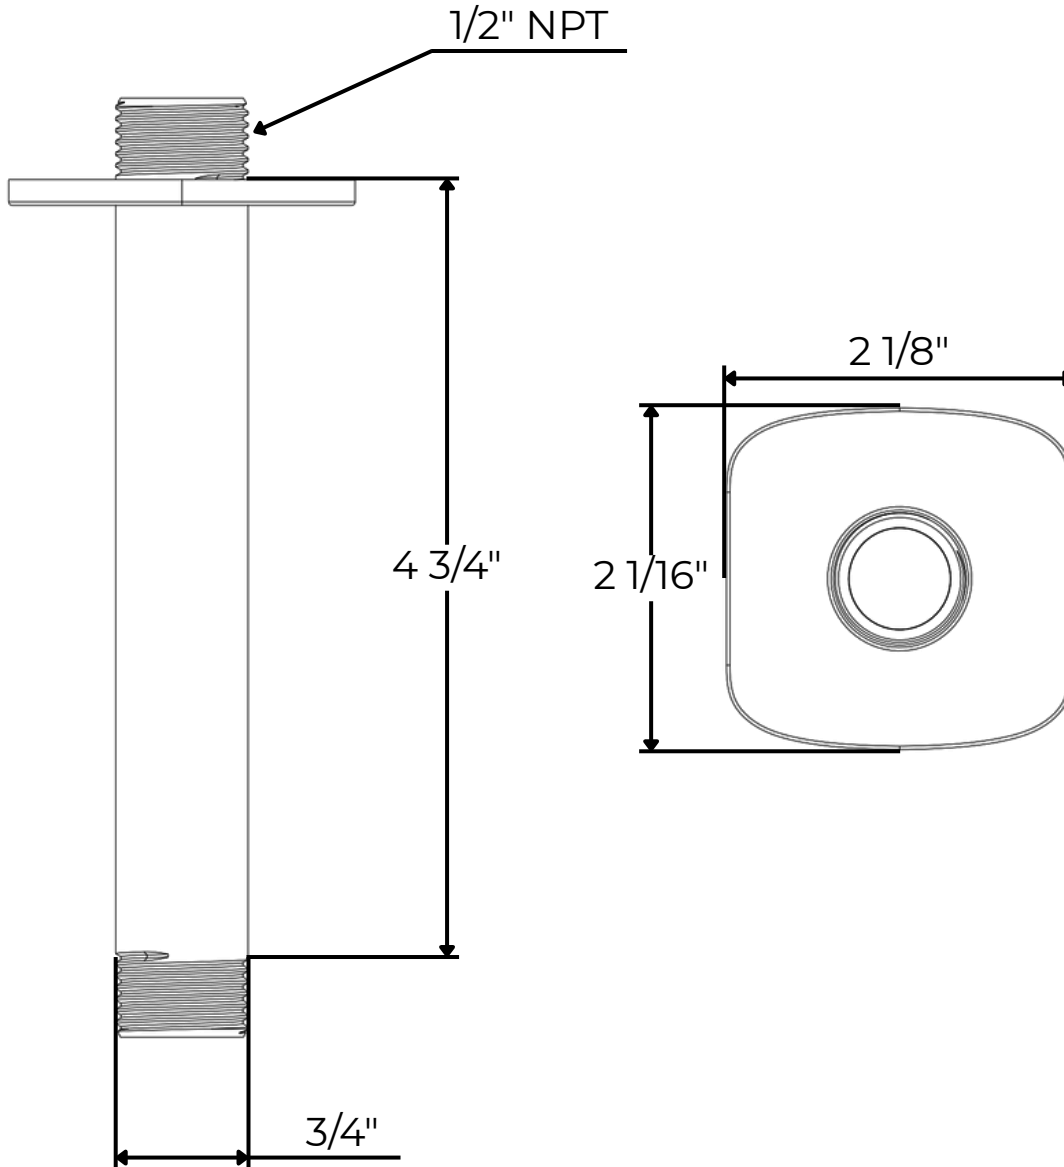

FLOW RATE

Shower Head(Wall Mounted): 1.8 USGPM
Shower Head(Ceiling Mounted): 1.8 USGPM
Shower Wand: 1.8 USGPM

MATERIAL

Solid Brass

REQUIRMENTS

Control Valve

STANDARDS

To view all standards, please visit product approvals in our learning hub at artos.us.com

PRODUCT SKU: F903B-64TK

artos®

PRODUCT DIMENSIONS

PS108TR

Harmony Thermostatic Shower Trim Kit with Wall Mount Shower Head, Ceiling Mount Shower Head, Hand Held Shower

PRODUCT SKU: F902-11TR

artos®

PRODUCT DIMENSIONS

PS108TR

artos®

Harmony Thermostatic Shower Trim Kit with Wall Mount Shower Head, Ceiling Mount Shower Head, Hand Held Shower

PRODUCT DIMENSIONS

PRODUCT SKU: F901-18

PS108TR

Harmony Thermostatic Shower Trim Kit with Wall Mount Shower Head, Ceiling Mount Shower Head, Hand Held Shower

PRODUCT SKU: F902-3TR

artos®

PRODUCT DIMENSIONS

PS108TR

artos®

Harmony Thermostatic Shower Trim Kit with Wall Mount Shower Head, Ceiling Mount Shower Head, Hand Held Shower

PRODUCT DIMENSIONS

PRODUCT SKU: F901-8