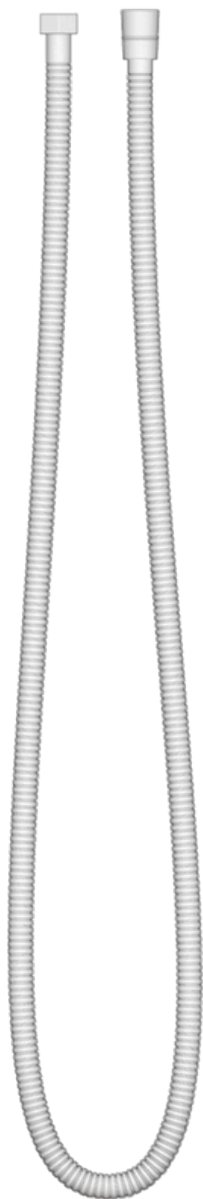

PS107

artos®

Square Thermostatic Shower Trim Kit with Wall Mount Shower Head, Ceiling Mount Shower Head, Hand Held Shower

PRODUCT DIMENSIONS

PRODUCT SKU

F902-8

METAL SHOWER HOSE

1/2" FEMALE NPT CONNECTIONS
60" IN LENGTH