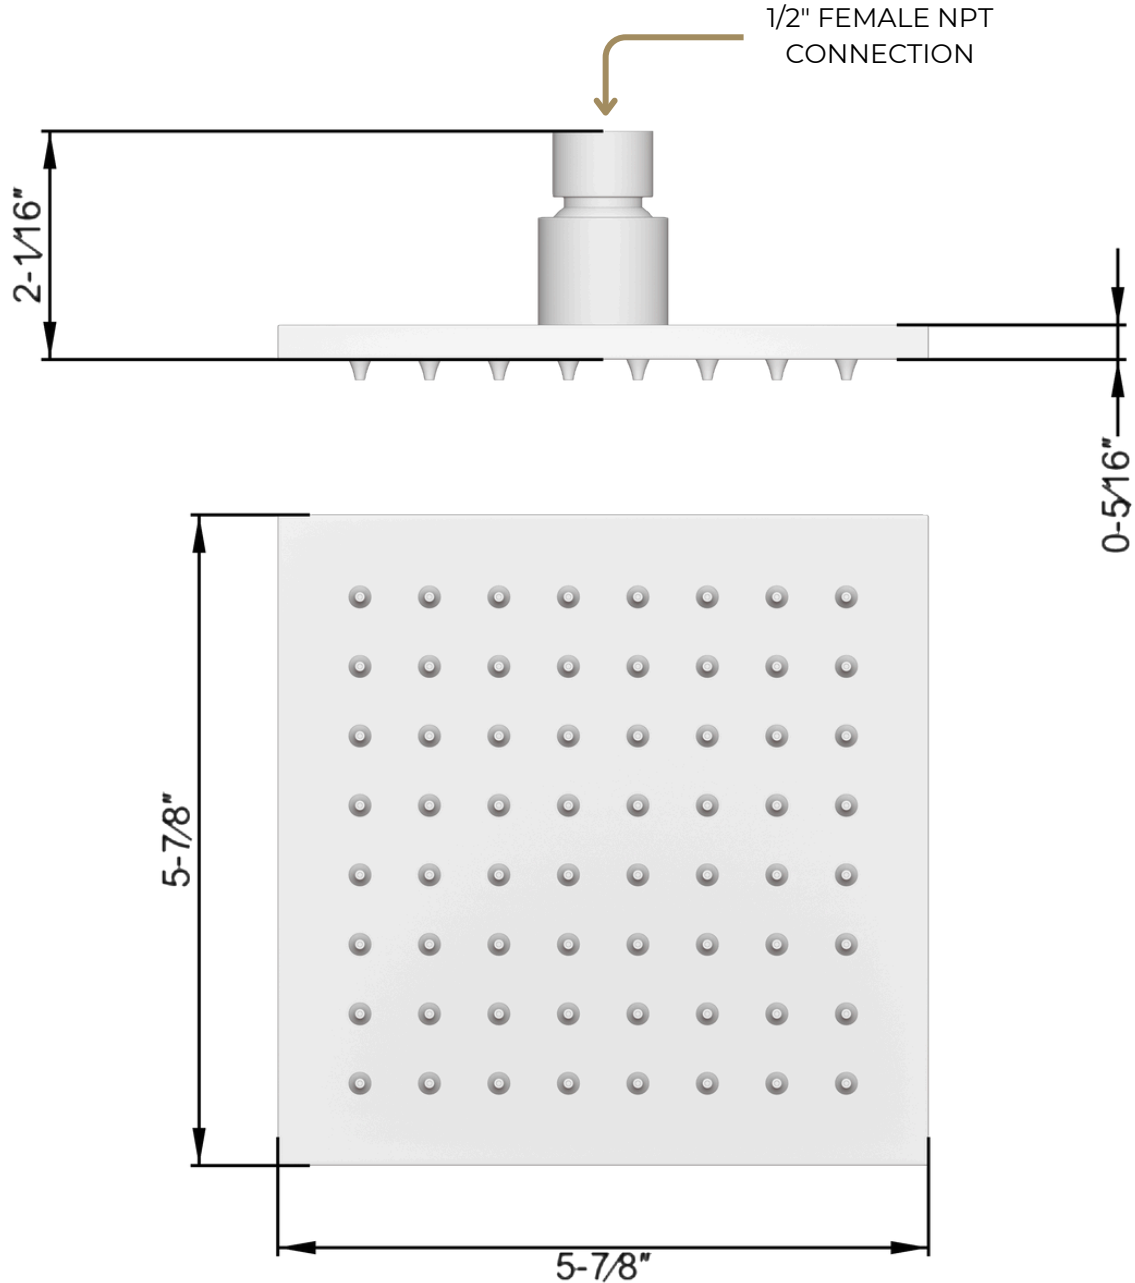

PRODUCT DIMENSIONS

PRODUCT SKU

F901-9

PS107

artos®

Square Thermostatic Shower Trim Kit with Wall Mount Shower Head, Ceiling Mount Shower Head, Hand Held Shower

PRODUCT DIMENSIONS

PRODUCT SKU

F902-28

PS107

artos®

Square Thermostatic Shower Trim Kit with Wall Mount Shower Head, Ceiling Mount Shower Head, Hand Held Shower

PRODUCT DIMENSIONS

PRODUCT SKU

F901-9

PS107

artos®

Square Thermostatic Shower Trim Kit with Wall Mount Shower Head, Ceiling Mount Shower Head, Hand Held Shower

PRODUCT DIMENSIONS

PRODUCT SKU

FSC1002

PS107

artos®

Square Thermostatic Shower Trim Kit with Wall Mount Shower Head, Ceiling Mount Shower Head, Hand Held Shower