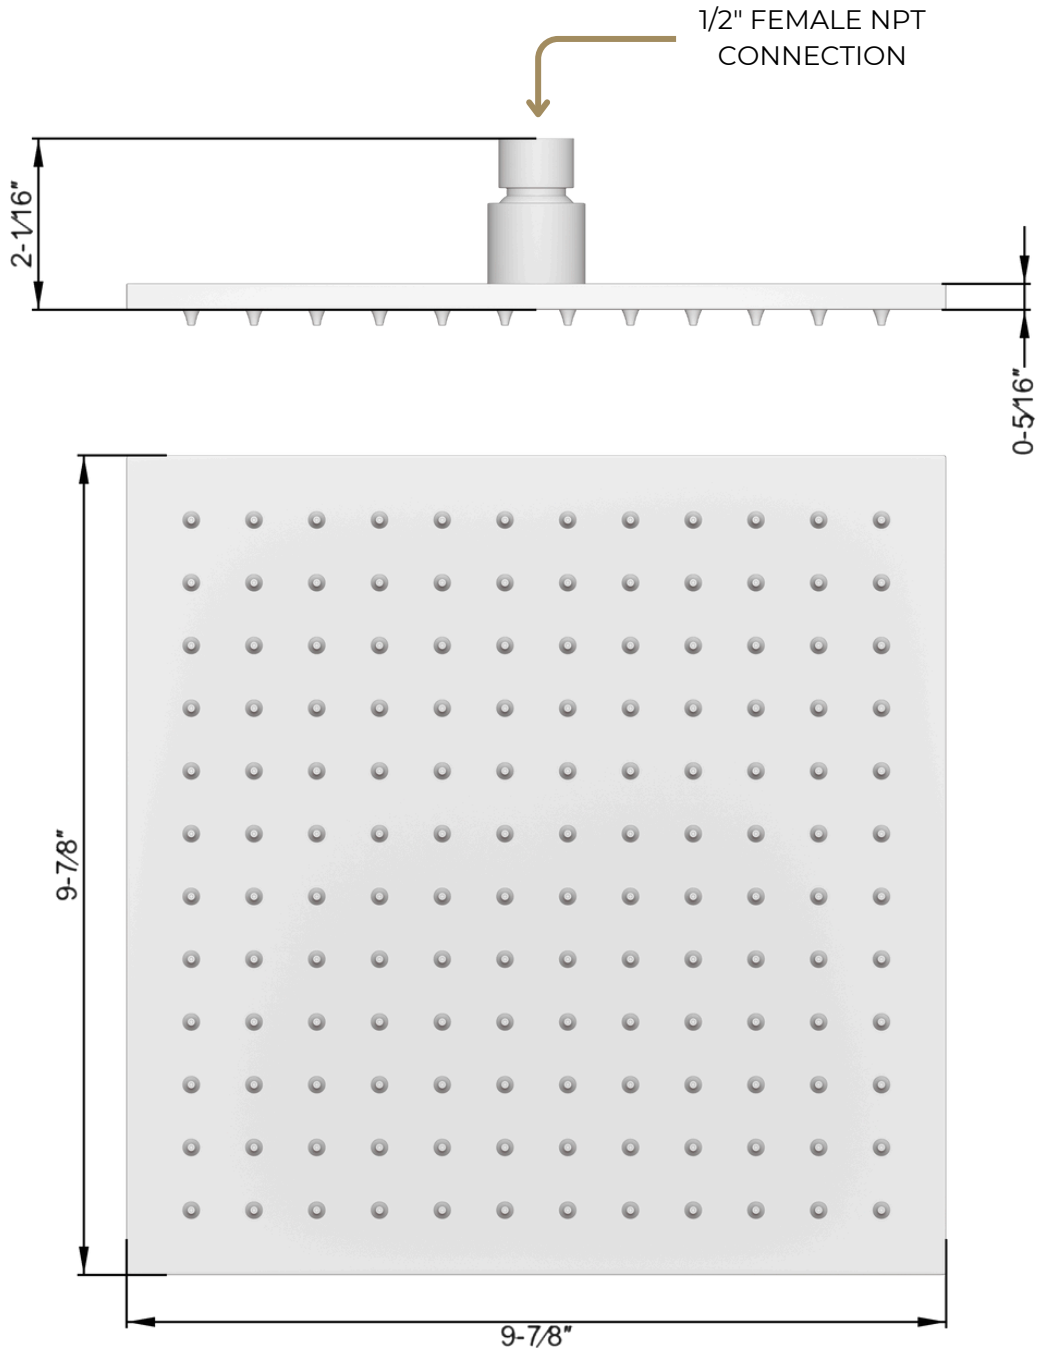

PS107

artos®

Square Thermostatic Shower Trim Kit with Wall Mount Shower Head, Ceiling Mount Shower Head, Hand Held Shower

PRODUCT DIMENSIONS

PRODUCT SKU

F901-9