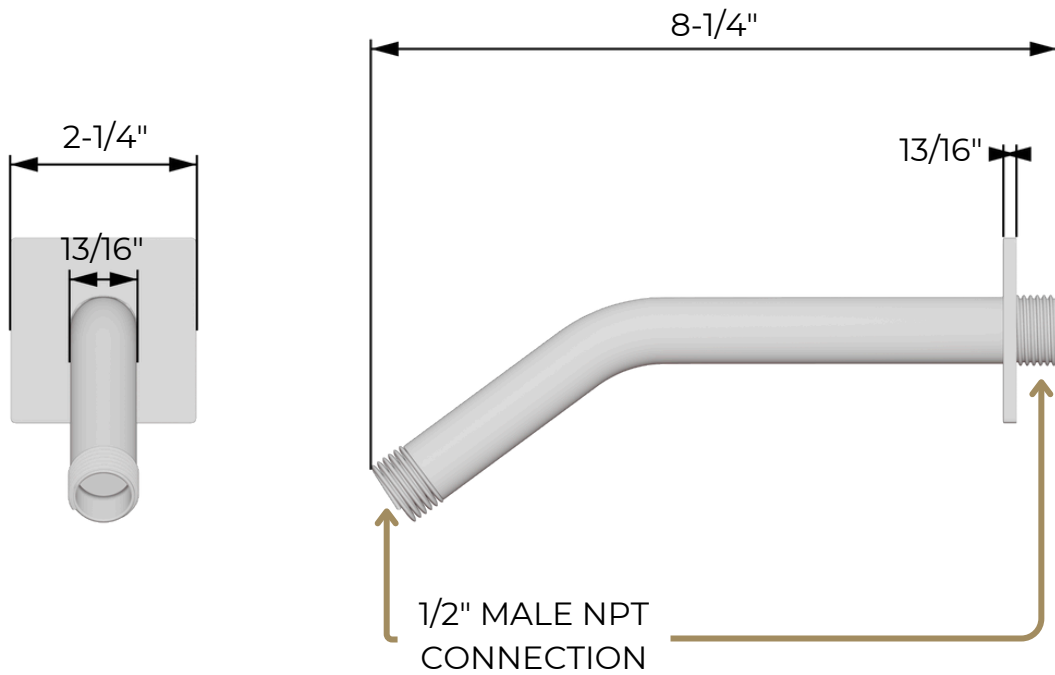

CSA B125:16-11

PS107

artos®

Square Thermostatic Shower Trim Kit with Wall Mount Shower Head, Ceiling Mount Shower Head, Hand Held Shower

PRODUCT DIMENSIONS

PRODUCT SKU

F903B-59TK

PS107

artos®

Square Thermostatic Shower Trim Kit with Wall Mount Shower Head, Ceiling Mount Shower Head, Hand Held Shower

PRODUCT DIMENSIONS

PRODUCT SKU

F902-30

PS107

artos®

Square Thermostatic Shower Trim Kit with Wall Mount Shower Head, Ceiling Mount Shower Head, Hand Held Shower

PRODUCT DIMENSIONS

PRODUCT SKU

F901-9

PS107

artos®

Square Thermostatic Shower Trim Kit with Wall Mount Shower Head, Ceiling Mount Shower Head, Hand Held Shower

PRODUCT DIMENSIONS

PRODUCT SKU

F902-28

PS107

artos®

Square Thermostatic Shower Trim Kit with Wall Mount Shower Head, Ceiling Mount Shower Head, Hand Held Shower

PRODUCT DIMENSIONS

PRODUCT SKU

F901-9

PS107