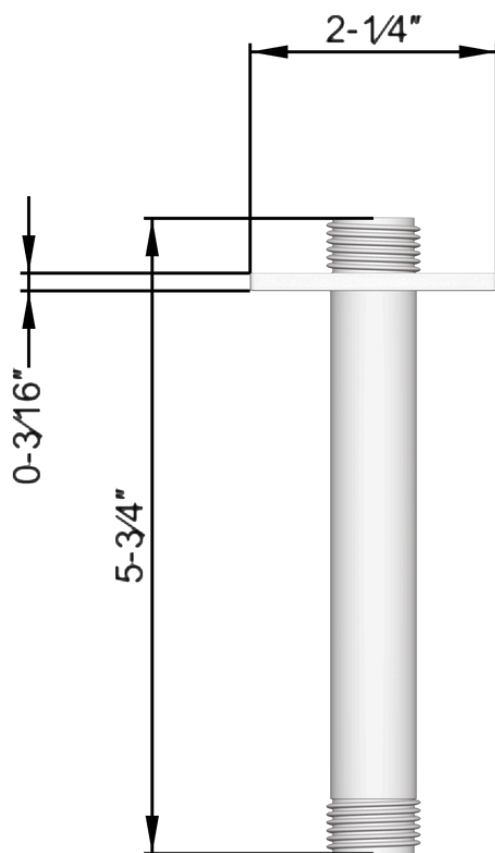

PS107

artos®

Square Thermostatic Shower Trim Kit with Wall Mount Shower Head, Ceiling Mount Shower Head, Hand Held Shower

OPERATING SPECIFICATIONS

OPERATING PRESSURE

Minimum: 15 psi

Maximum: 125 psi

Above 90psi it may be necessary to install a pressure reducer

OPERATING TEMPERATURE

Maximum: 176°

FLOW CAPACITY

Shower Head: 1.8 USGPM

Handshower: 1.8 USGPM

STANDARDS

ASSE 1016-2011

ASME_A112.1016-2011

CSA B125:16-11

PS107

artos®

Square Thermostatic Shower Trim Kit with Wall Mount Shower Head, Ceiling Mount Shower Head, Hand Held Shower

PRODUCT DIMENSIONS

PRODUCT SKU

F903B-59TK

PS107

artos®

Square Thermostatic Shower Trim Kit with Wall Mount Shower Head, Ceiling Mount Shower Head, Hand Held Shower

PRODUCT DIMENSIONS

PRODUCT SKU

F902-30

PS107

artos®

Square Thermostatic Shower Trim Kit with Wall Mount Shower Head, Ceiling Mount Shower Head, Hand Held Shower