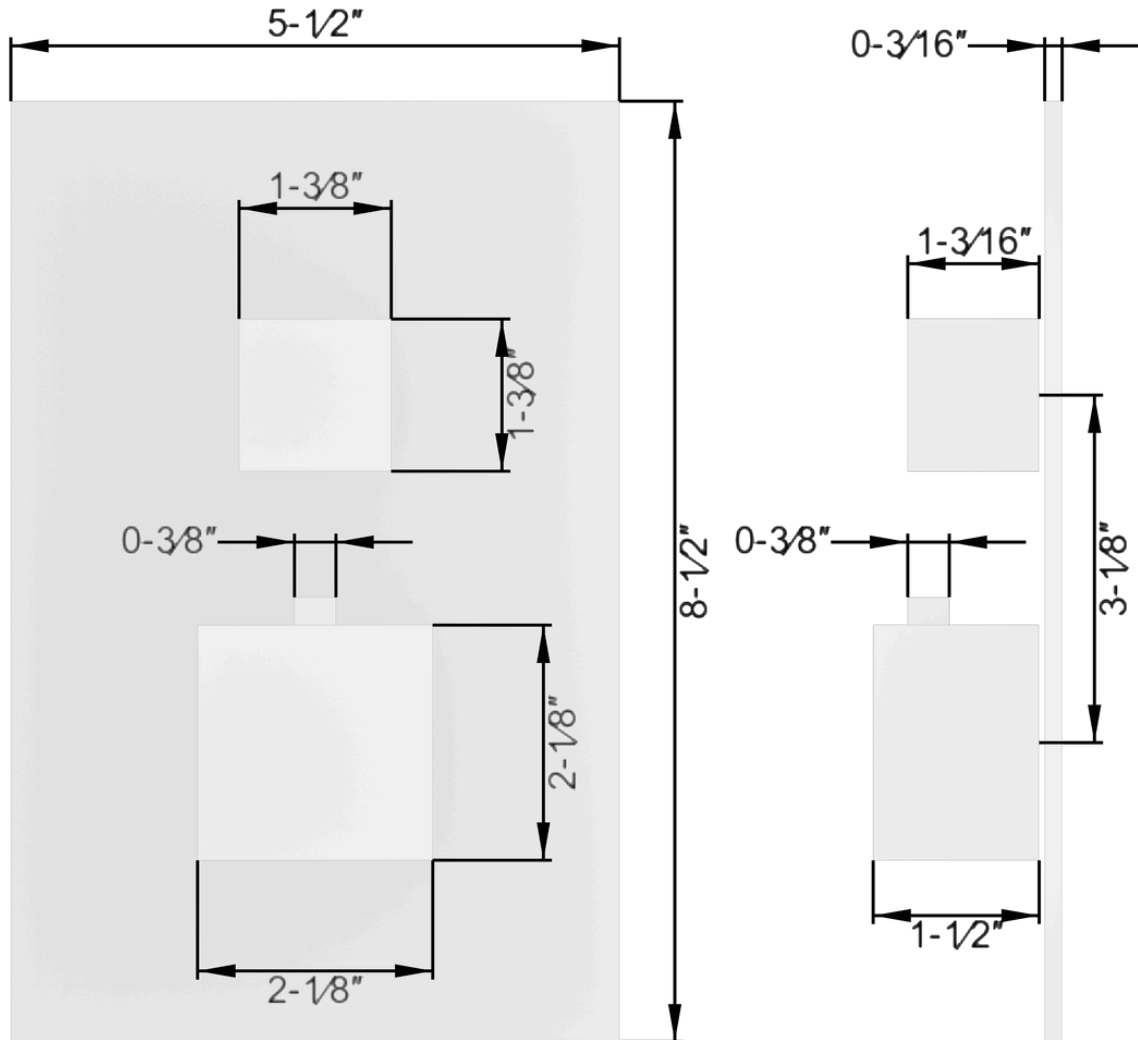

CSA B125:16-11

PS107

artos®

Square Thermostatic Shower Trim Kit with Wall Mount Shower Head, Ceiling Mount Shower Head, Hand Held Shower

PRODUCT DIMENSIONS

PRODUCT SKU

F903B-59TK

PS107

artos®

Square Thermostatic Shower Trim Kit with Wall Mount Shower Head, Ceiling Mount Shower Head, Hand Held Shower

PRODUCT DIMENSIONS

PRODUCT SKU

F902-30

PS107

artos®

Square Thermostatic Shower Trim Kit with Wall Mount Shower Head, Ceiling Mount Shower Head, Hand Held Shower