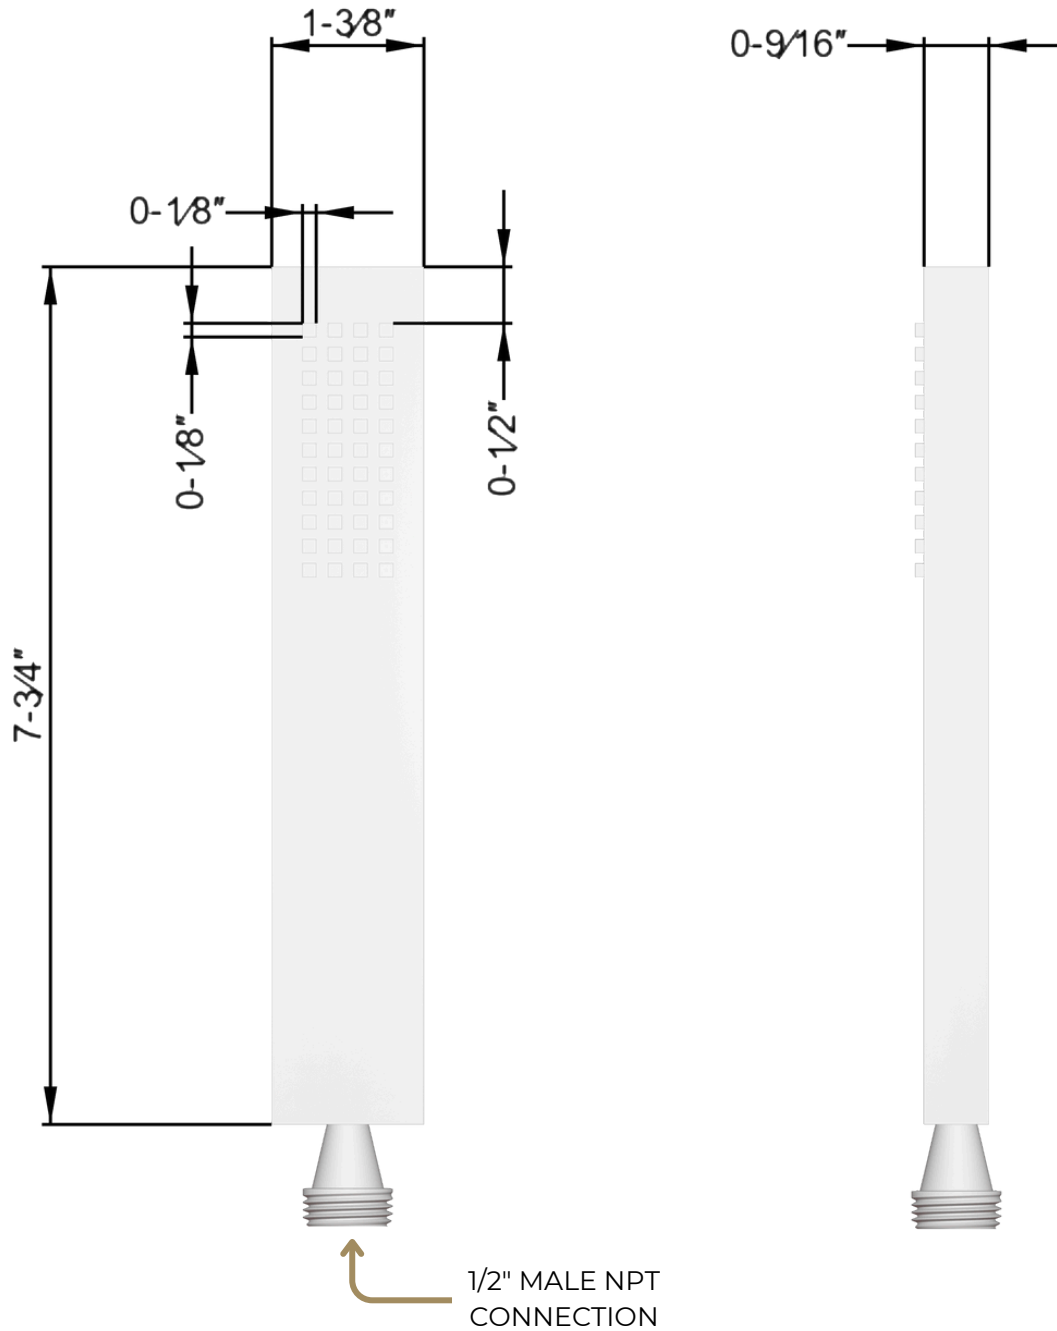

F902-28

PS107

artos®

Square Thermostatic Shower Trim Kit with Wall Mount Shower Head, Ceiling Mount Shower Head, Hand Held Shower

PRODUCT DIMENSIONS

PRODUCT SKU

F901-9

PS107

artos®

Square Thermostatic Shower Trim Kit with Wall Mount Shower Head, Ceiling Mount Shower Head, Hand Held Shower

PRODUCT DIMENSIONS

PRODUCT SKU

FSC1002

PS107

artos®

Square Thermostatic Shower Trim Kit with Wall Mount Shower Head, Ceiling Mount Shower Head, Hand Held Shower

PRODUCT DIMENSIONS

PRODUCT SKU

FSC1016

PS107

artos®

Square Thermostatic Shower Trim Kit with Wall Mount Shower Head, Ceiling Mount Shower Head, Hand Held Shower

PRODUCT DIMENSIONS

PRODUCT SKU

F902-8

METAL SHOWER HOSE

1/2" FEMALE NPT CONNECTIONS
60" IN LENGTH