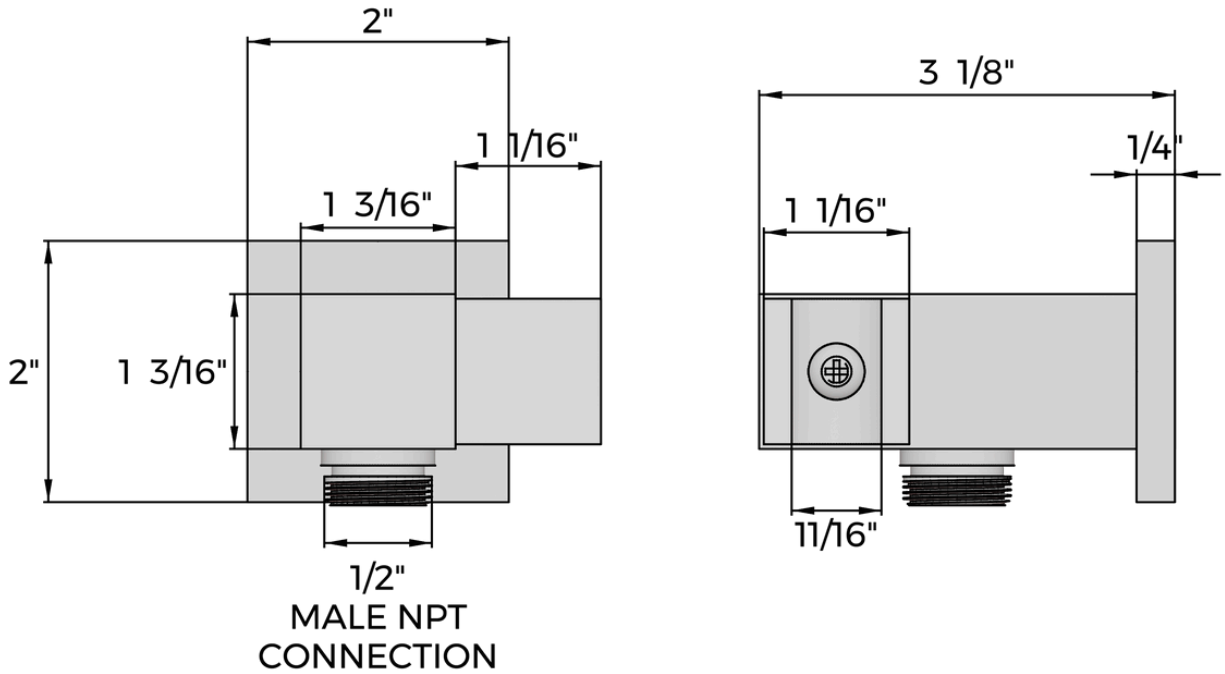

PRODUCT DIMENSIONS

PRODUCT SKU

F901-9

PS107

artos®

Square Thermostatic Shower Trim Kit with Wall Mount Shower Head, Ceiling Mount Shower Head, Hand Held Shower

PRODUCT DIMENSIONS

PRODUCT SKU

F902-28

PS107

artos®

Square Thermostatic Shower Trim Kit with Wall Mount Shower Head, Ceiling Mount Shower Head, Hand Held Shower

PRODUCT DIMENSIONS

PRODUCT SKU

F901-9

PS107

artos®

Square Thermostatic Shower Trim Kit with Wall Mount Shower Head, Ceiling Mount Shower Head, Hand Held Shower

PRODUCT DIMENSIONS

PRODUCT SKU

FSC1002

PS107

artos®

Square Thermostatic Shower Trim Kit with Wall Mount Shower Head, Ceiling Mount Shower Head, Hand Held Shower