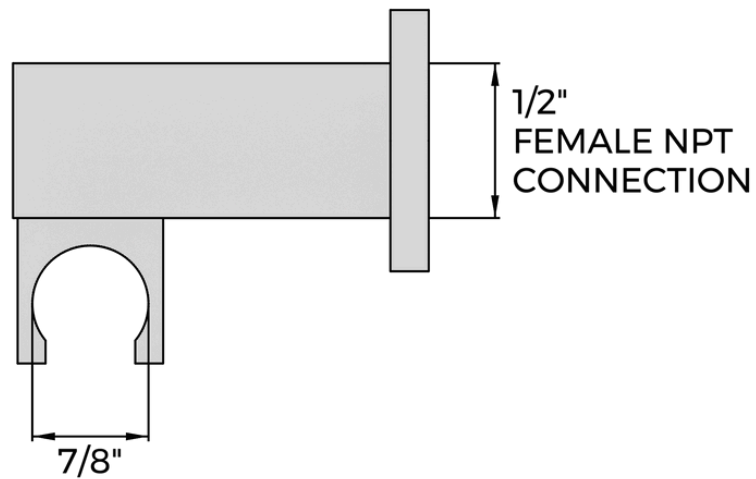

PRODUCT DIMENSIONS

PRODUCT SKU

F901-9

PS107

artos®

Square Thermostatic Shower Trim Kit with Wall Mount Shower Head, Ceiling Mount Shower Head, Hand Held Shower

PRODUCT DIMENSIONS

PRODUCT SKU

F902-28

PS107

artos®

Square Thermostatic Shower Trim Kit with Wall Mount Shower Head, Ceiling Mount Shower Head, Hand Held Shower

PRODUCT DIMENSIONS

PRODUCT SKU

F901-9

PS107

artos®

Square Thermostatic Shower Trim Kit with Wall Mount Shower Head, Ceiling Mount Shower Head, Hand Held Shower

PRODUCT DIMENSIONS

PRODUCT SKU

FSC1002

PS107

artos®

Square Thermostatic Shower Trim Kit with Wall Mount Shower Head, Ceiling Mount Shower Head, Hand Held Shower

PRODUCT DIMENSIONS

PRODUCT SKU

FSC1016

PS107

artos®

Square Thermostatic Shower Trim Kit with Wall Mount Shower Head, Ceiling Mount Shower Head, Hand Held Shower

PRODUCT DIMENSIONS

PRODUCT SKU