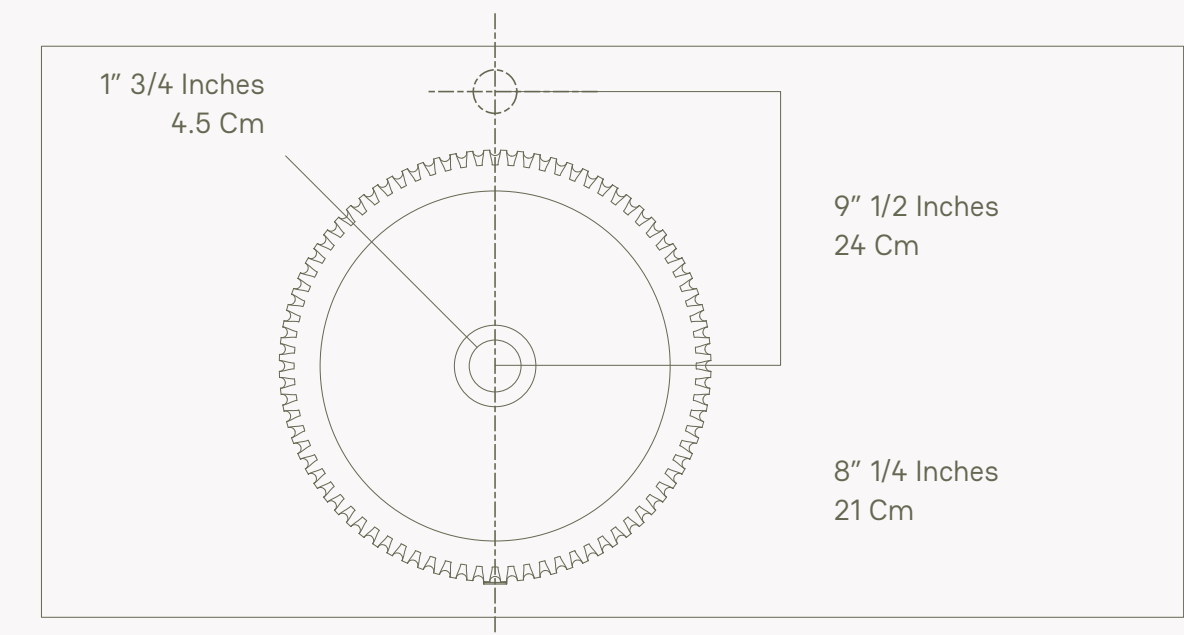

Konkretus.com

Papua 05

Product Data Sheet

KONKRETUS

PAPUA 05
Semi Pedestal Washbasin

Installation Notes

Notas de Instalación

Recommended height for wall mounted taps
Altura recomendada para grifería de pared

Scale 1:5

Note:
Illustrative images, may vary from the real product.

Recommended perforations for drain and countertop tap.

Perforaciones recomendadas para el desague y la grifería de mesón.

Note:
These are recommended and may vary, verify before intallate.

Dimensions
Dimensiones

Height 15.7" Inches - 40 Cm
Altura 15.7" Pulgadas - 40 Cm

Width 14.5" Inches - 37 Cm
Ancho 14.5" Pulgadas - 37 Cm

Depht 14.5" Inches - 37 Cm
Profundidad 14.5" Pulgadas - 37 Cm

Weight
Peso

46.7 Pounds - 21.2 Kg
46.7 Libras - 21.2 Kg

Material
Material

Concrete
Concreto

Note:
These are approximate and may vary.