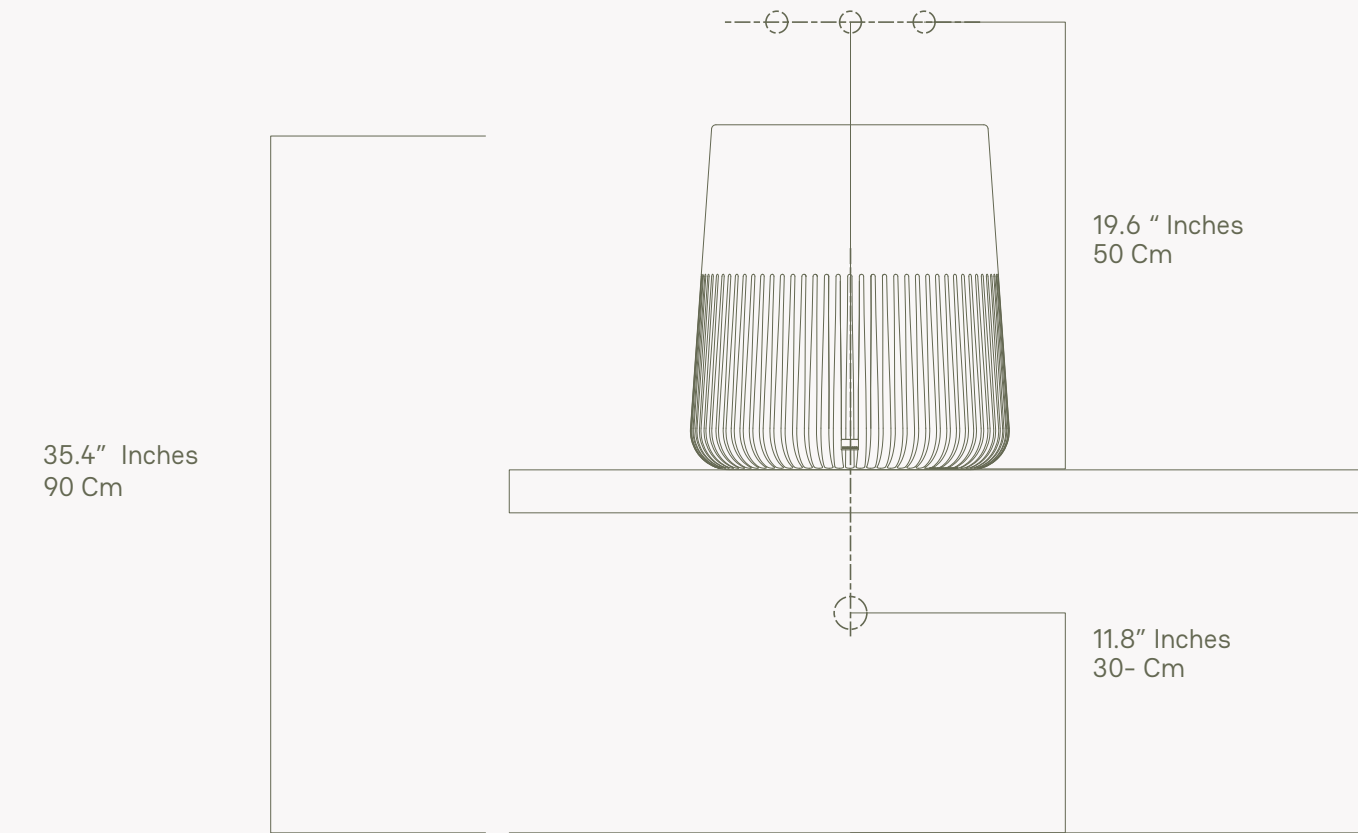

Konkretus.com

Papua 05

Product Data Sheet

KONKRETUS

PAPUA 05
Semi Pedestal Washbasin

Installation Notes

Notas de Instalación

Recommended height for wall mounted taps
Altura recomendada para grifería de pared

Scale 1:5

Note:
Illustrative images, may vary from the real product.

Recommended perforations for drain and countertop tap.

Perforaciones recomendadas para el desague y la grifería de mesón.

Note:
These are recommended and may vary, verify before intallate.

Dimensions
Dimensiones

Height 15.7" Inches - 40 Cm
Altura 15.7" Pulgadas - 40 Cm

Width 14.5" Inches - 37 Cm
Ancho 14.5" Pulgadas - 37 Cm

Depht 14.5" Inches - 37 Cm
Profundidad 14.5" Pulgadas - 37 Cm

Weight
Peso

46.7 Pounds - 21.2 Kg
46.7 Libras - 21.2 Kg

Material
Material

Concrete
Concreto

Note:
These are approximate and may vary.