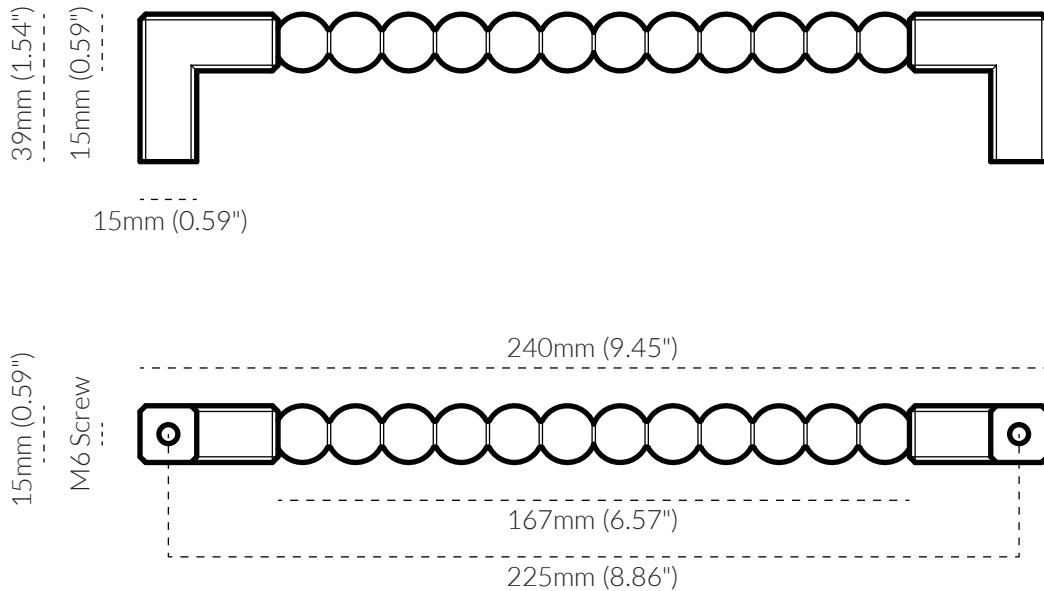

ORBE PULL MEDIUM

TECH SPEC

SPECIFICATIONS

FINISH	SKU	FIXINGS ALSO INCLUDED
 Natural Brass	4087-240-US4	- 2x M6 * 25mm Screw - 2x M6 * 40mm Screw 
 Aged Brass	4087-240-AB	
 Tumbled Brass	4087-240-TB	
 Bronze	4087-240-BR	
 Brushed Nickel	4087-240-BN	
 Tumbled Nickel	4087-240-TN	
 Matte Black	4087-240-US19	
 Matte White	4087-240-W	