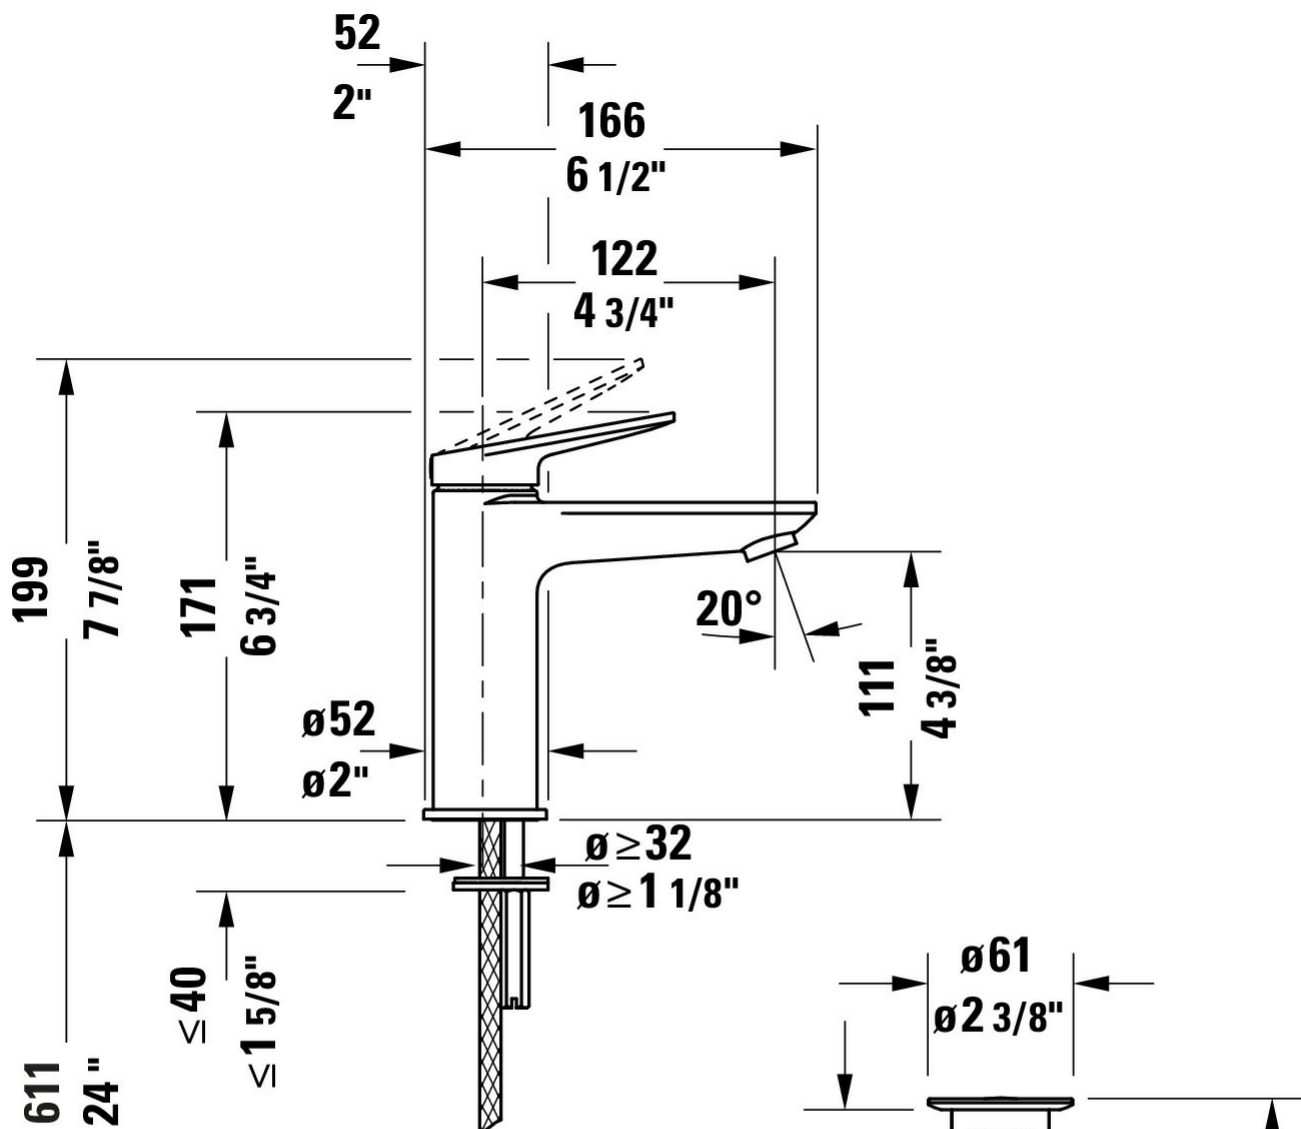

Duravit No.1 Bathroom Sink Faucet # N01020001U.. / N01020001U.. / N01020001U..

| < 6 3/4 " > |

Bathroom Sink Faucet	Dimension	Weight	Order number
with rotating handle: lever handle			
Colors			
10 Chrome 46 Black Matte 70 Brushed Nickel			
Variant			
Chrome, Height: 6 3/4 ", Flow rate: 1.2 gal/min, WaterSense: Yes, ADA: Yes, cUPC listed: Yes	2 "x6 3/4 "	3.439 lb	N01020001U..
Black Matte, Height: 6 3/4 ", Flow rate: 1.2 gal/min, WaterSense: Yes, ADA: Yes, cUPC listed: Yes	2 "x6 3/4 "	3.439 lb	N01020001U..
Brushed Nickel, Height: 6 3/4 ", Flow rate: 1.2 gal/min, WaterSense: Yes, ADA: Yes, cUPC listed: Yes	2 "x6 3/4 "	3.439 lb	N01020001U..

All drawings contain the necessary measurements which are subject to standard tolerances. They are stated in inch & mm and are non-binding. Exact measurements, in particular for customized installation scenarios, can only be taken from the finished ceramic piece.

Duravit No.1 Bathroom Sink Faucet # N01020001U.. /
N01020001U.. / N01020001U..

|< 6 3/4 " >|