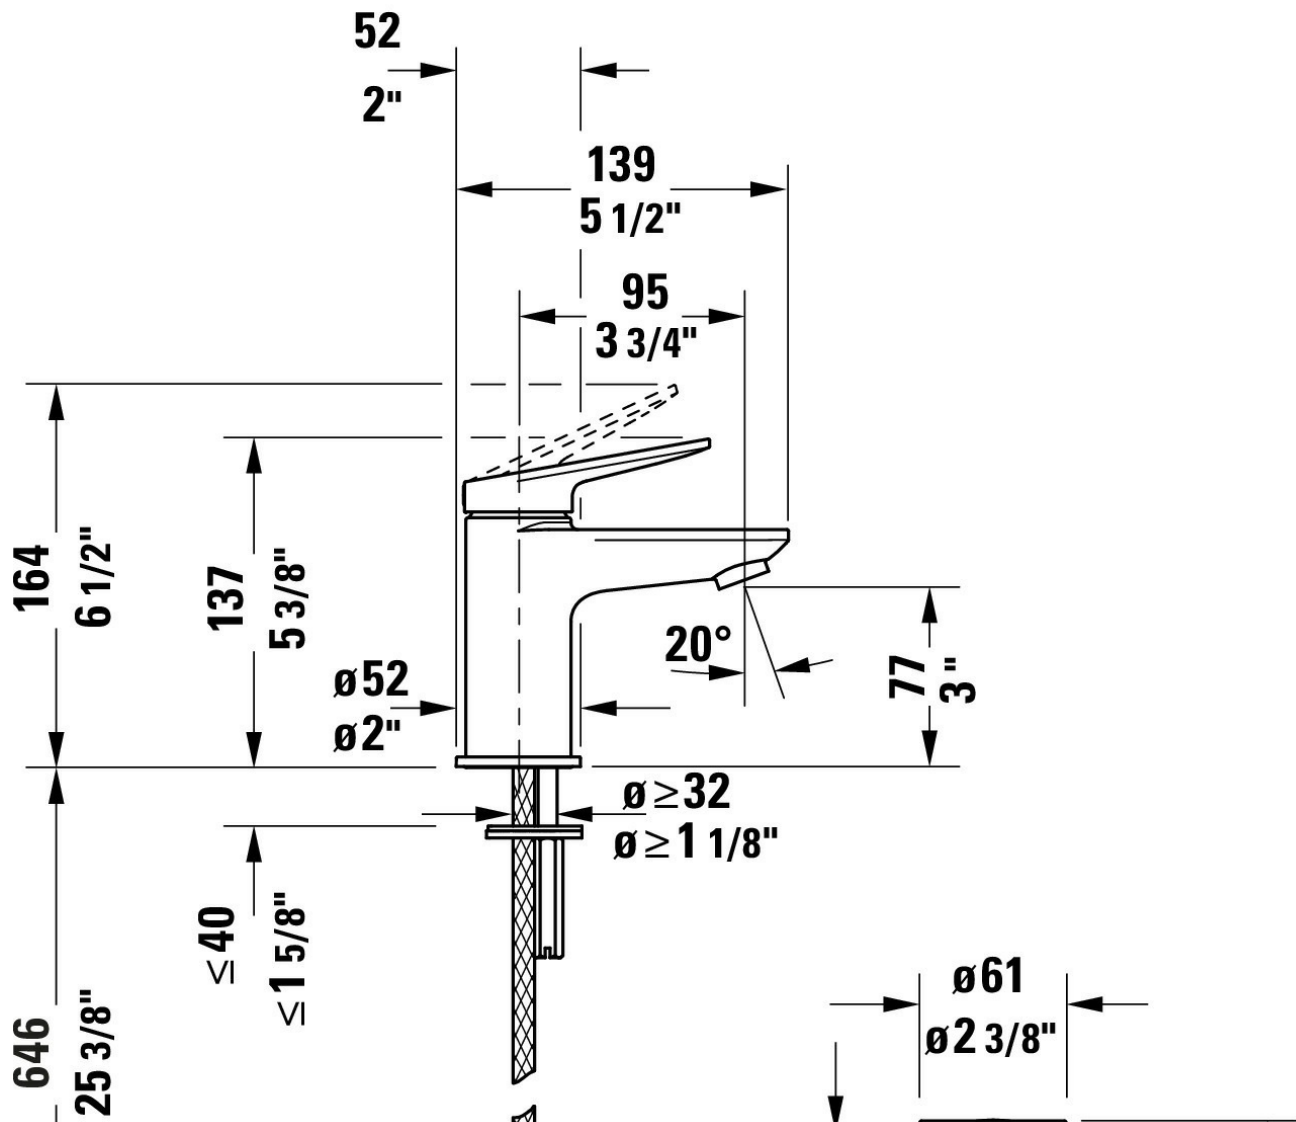

Duravit No.1 Bathroom Sink Faucet # N01010001U.. / N01010001U.. / N01010001U..

|< 5 3/8 " >|

Bathroom Sink Faucet	Dimension	Weight	Order number
with rotating handle: lever handle			
Colors			
10 Chrome 46 Black Matte 70 Brushed Nickel			
Variant			
Chrome, Height: 5 3/8 ", Flow rate: 1.2 gal/min, WaterSense: Yes, ADA: Yes, cUPC listed: Yes	2 "x5 3/8 "	3.042 lb	N01010001U..
Black Matte, Height: 5 3/8 ", Flow rate: 1.2 gal/min, WaterSense: Yes, ADA: Yes, cUPC listed: Yes	2 "x5 3/8 "	3.042 lb	N01010001U..
Brushed Nickel, Height: 5 3/8 ", Flow rate: 1.2 gal/min, WaterSense: Yes, ADA: Yes, cUPC listed: Yes	2 "x5 3/8 "	3.042 lb	N01010001U..

All drawings contain the necessary measurements which are subject to standard tolerances. They are stated in inch & mm and are non-binding. Exact measurements, in particular for customized installation scenarios, can only be taken from the finished ceramic piece.

Duravit No.1 Bathroom Sink Faucet # N01010001U.. /
N01010001U.. / N01010001U..

|< 5 3/8 " >|