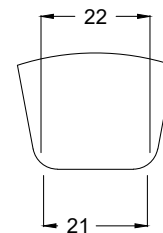

MARQUIS 5932

METRO COLLECTION

AVAILABLE SIZE

- 59.32.21-23

WATER CAPACITY

- 75 Gallons

WEIGHT

- 225 Pounds

INSTALLATION VIDEOS AVAILABLE ON WEBSITE

Optional Equipment Dimensions

- Whirlpool Pump: 12"(H) x 16"(L)
- Thermal Air Blower: 5"(H) x 11"(L)
- Hydro Fusion: 7"(H) x 15.5"(L)
- Hydro Indulge: 11"(H) x 19"(L)