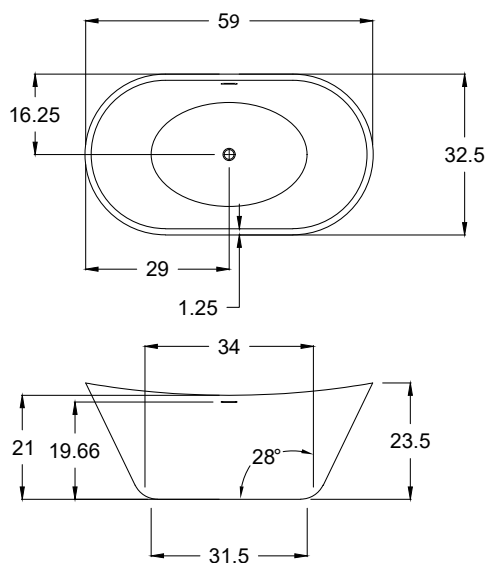

MARQUIS 5932

METRO COLLECTION

AVAILABLE SIZE

- 59.32.21-23

WATER CAPACITY

- 75 Gallons

WEIGHT

- 225 Pounds

INSTALLATION VIDEOS AVAILABLE ON WEBSITE

Optional Equipment Dimensions

- Whirlpool Pump: 12"(H) x 16"(L)
- Thermal Air Blower: 5"(H) x 11"(L)
- Hydro Fusion: 7"(H) x 15.5"(L)
- Hydro Indulge: 11"(H) x 19"(L)