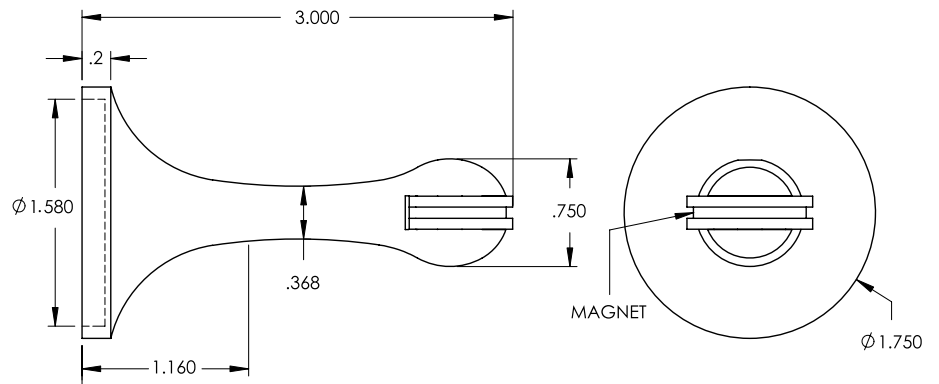

**Discontinued.
No Longer Available**

Kickdown Door Holders with Screws

| Description | Product Code |
|-------------------------|--------------|
| 5" Kickdown Door Holder | 2264 |
| 5" Kickdown Door Holder | 2265 |

3" Magnetic Door Stop & Holder

| |
|--------------|
| Product Code |
| 2256 |

DIMENSIONS ARE IN INCHES