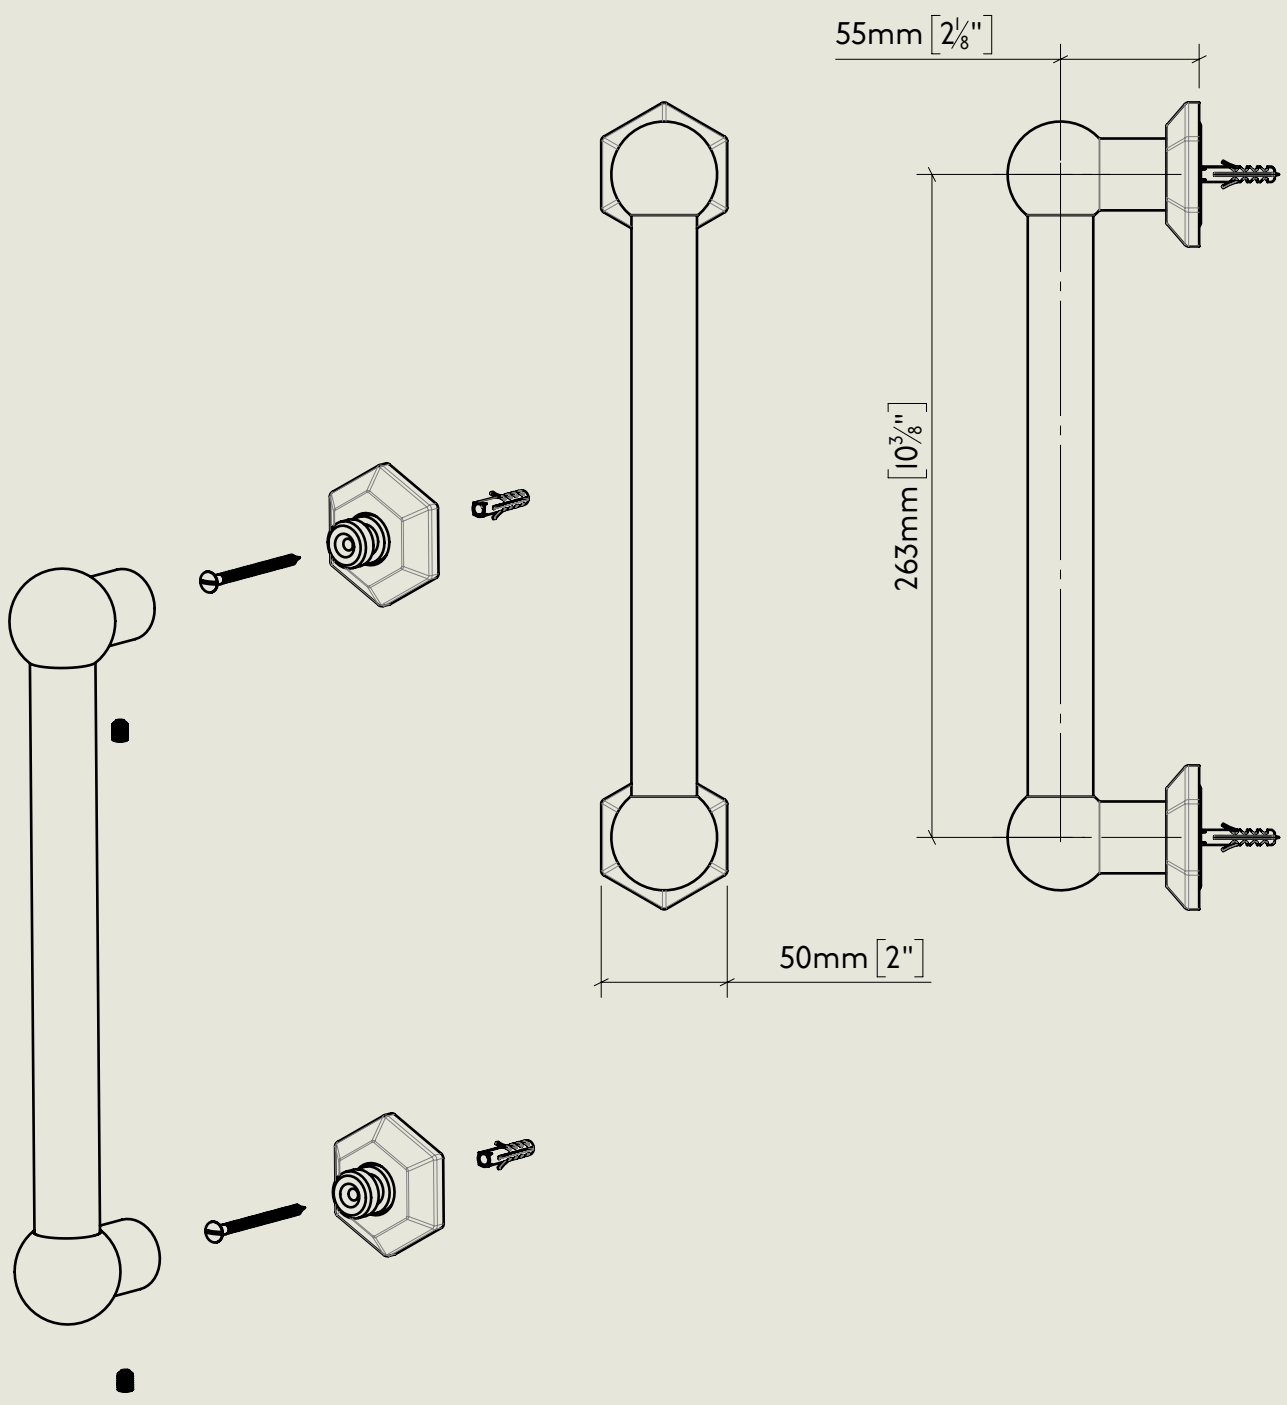

BY APPOINTMENT TO
HIS MAJESTY KING CHARLES III
MANUFACTURE OF KITCHEN & BATHROOM TAPS & MIXERS
BARBER WILSONS & CO. LTD
LONDON

LONDON BARBER WILSONS & CO EST. 1905

American adapters fitted as standard when purchased via BW&Co USA

Model No.	Description	
MC830-S	Mastercraft Shower Grab Rail	Complete