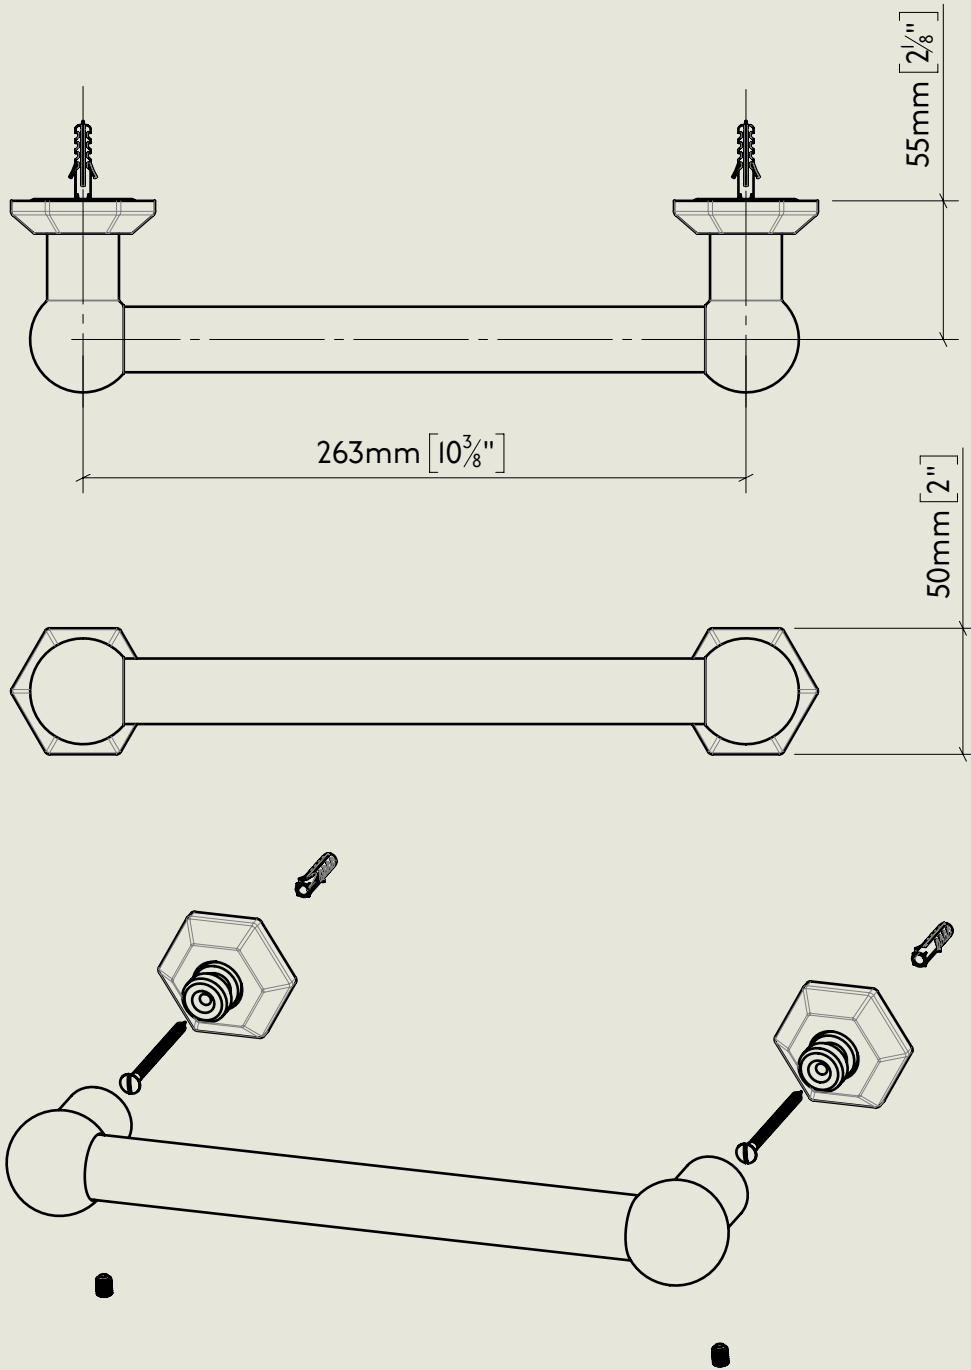

BY APPOINTMENT TO  
HIS MAJESTY KING CHARLES III  
MANUFACTURE OF KITCHEN & BATHROOM TAPS & MIXERS  
BARBER WILSONS & CO. LTD  
LONDON

LONDON BARBER WILSONS & CO EST. 1905

American adapters fitted as standard when purchased via BW&Co USA

Model No.	Description	
MC830-B	Mastercraft Bath Grab Rail	Complete