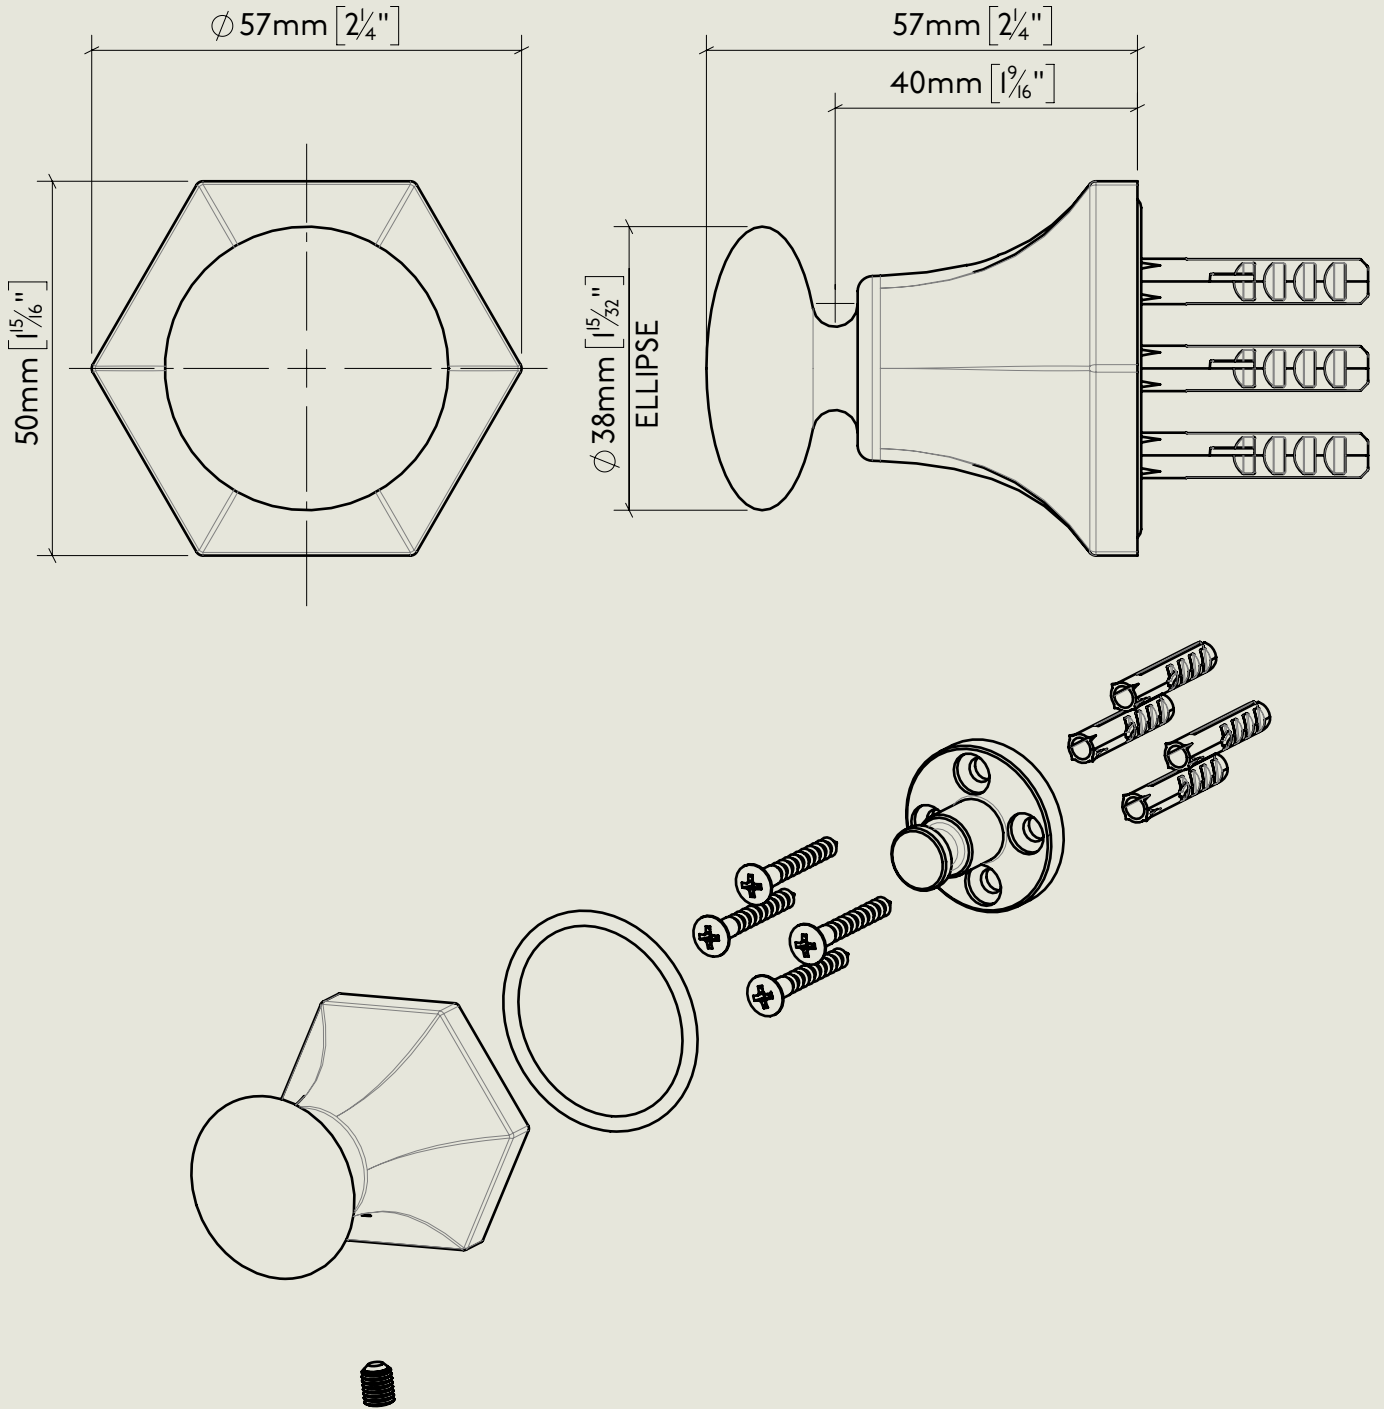

BY APPOINTMENT TO  
HIS MAJESTY KING CHARLES III  
MANUFACTURE OF KITCHEN & BATHROOM TAPS & MIXERS  
BARBER WILSONS & CO. LTD  
LONDON

LONDON

BARBER WILSONS & CO

EST. 1905

American adapters fitted as standard when purchased via BW&Co USA

Model No.

MC820

Description

Mastercraft Accessory Robe Hook

Complete

BY APPOINTMENT TO  
HIS MAJESTY KING CHARLES III  
MANUFACTURE OF KITCHEN & BATHROOM TAPS & MIXERS  
BARBER WILSONS & CO. LTD  
LONDON

LONDON **BARBER WILSONS & CO** EST. 1905

Model No.	Description	
MC820	Mastercraft Accessory Robe Hook	Fitting