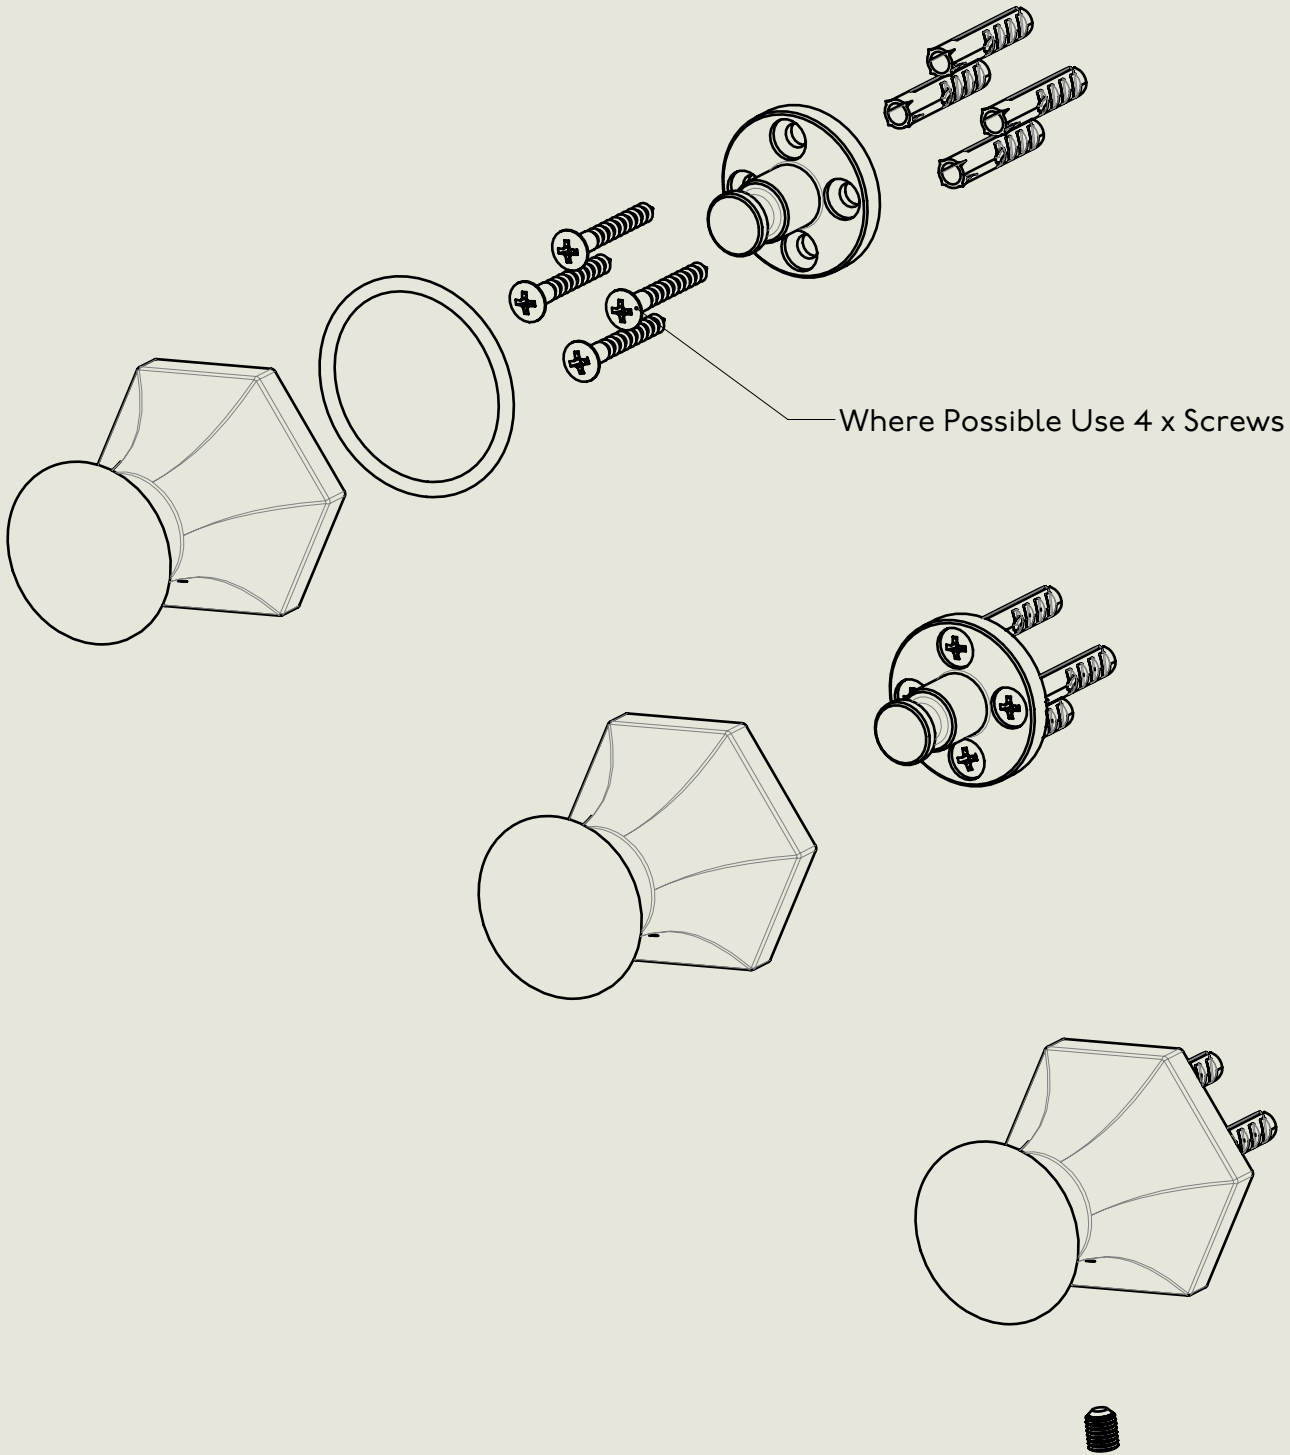

Model No.

MC820

Description

Mastercraft Accessory Robe Hook

Complete

BY APPOINTMENT TO  
HIS MAJESTY KING CHARLES III  
MANUFACTURE OF KITCHEN & BATHROOM TAPS & MIXERS  
BARBER WILSONS & CO. LTD  
LONDON

LONDON **BARBER WILSONS & CO** EST. 1905

Model No.	Description	
MC820	Mastercraft Accessory Robe Hook	Fitting