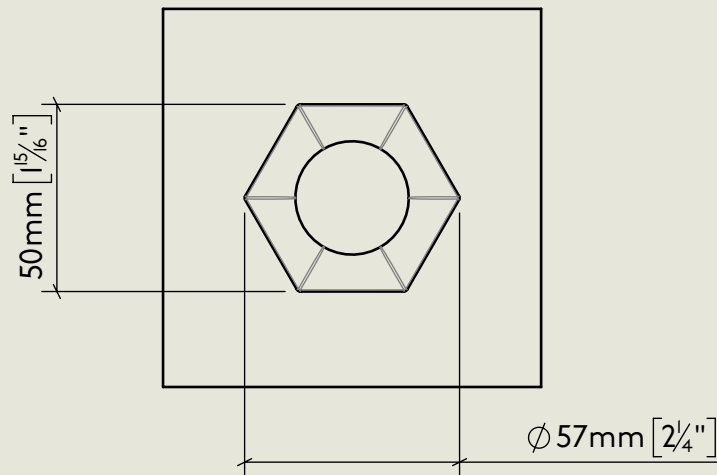

BY APPOINTMENT TO
HIS MAJESTY KING CHARLES III
MANUFACTURE OF KITCHEN & BATHROOM TAPS & MIXERS
BARBER WILSONS & CO. LTD
LONDON

LONDON BARBER WILSONS & CO EST. 1905

Model No.	Description	
MC814	Mastercraft Accessory Shower Door Pull	Complete

Model No.	Description	
-	R814/MC814 Shower Door Pull Glass	Glass