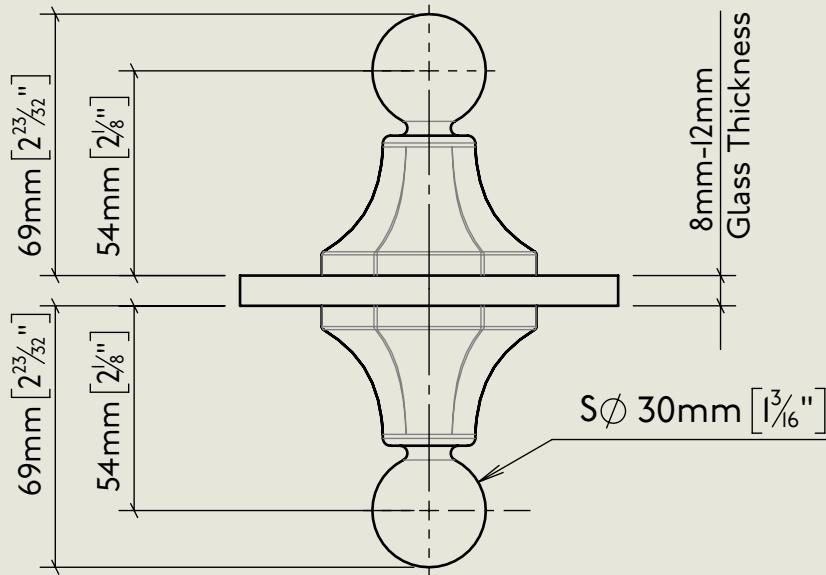

BY APPOINTMENT TO
HIS MAJESTY KING CHARLES III
MANUFACTURE OF KITCHEN & BATHROOM TAPS & MIXERS
BARBER WILSONS & CO. LTD
LONDON

LONDON BARBER WILSONS & CO EST. 1905

Model No.	Description	
MC814	Mastercraft Accessory Shower Door Pull	Complete

BY APPOINTMENT TO
HIS MAJESTY KING CHARLES III
MANUFACTURE OF KITCHEN & BATHROOM TAPS & MIXERS
BARBER WILSONS & CO. LTD
LONDON

LONDON

BARBER WILSONS & CO

EST. 1905

American adapters fitted as standard when purchased via BW&Co USA

Model No.	Description	
-	R814/MC814 Shower Door Pull Glass	Glass