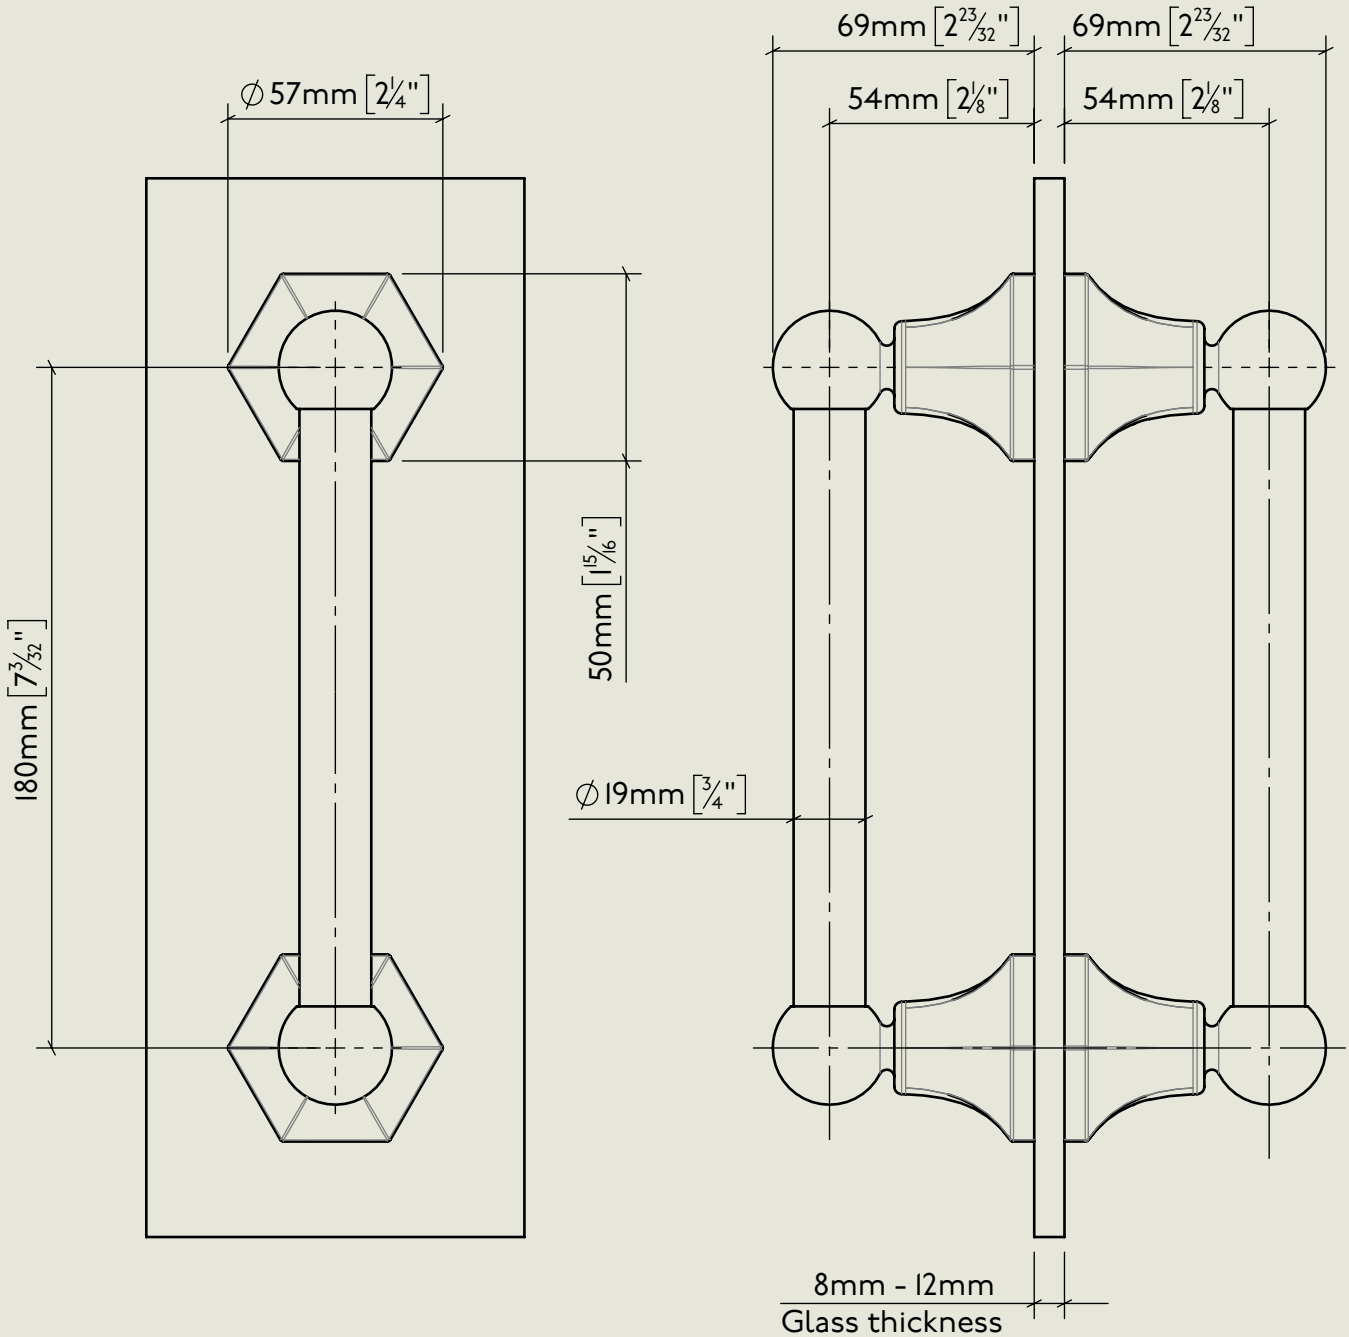

BY APPOINTMENT TO
HIS MAJESTY KING CHARLES III
MANUFACTURE OF KITCHEN & BATHROOM TAPS & MIXERS
BARBER WILSONS & CO. LTD
LONDON

LONDON

BARBER WILSONS & CO

EST. 1905

American adapters fitted as standard when purchased via BW&Co USA

Model No.	Description	
MC813	Mastercraft Accessory Shower Handle	Complete