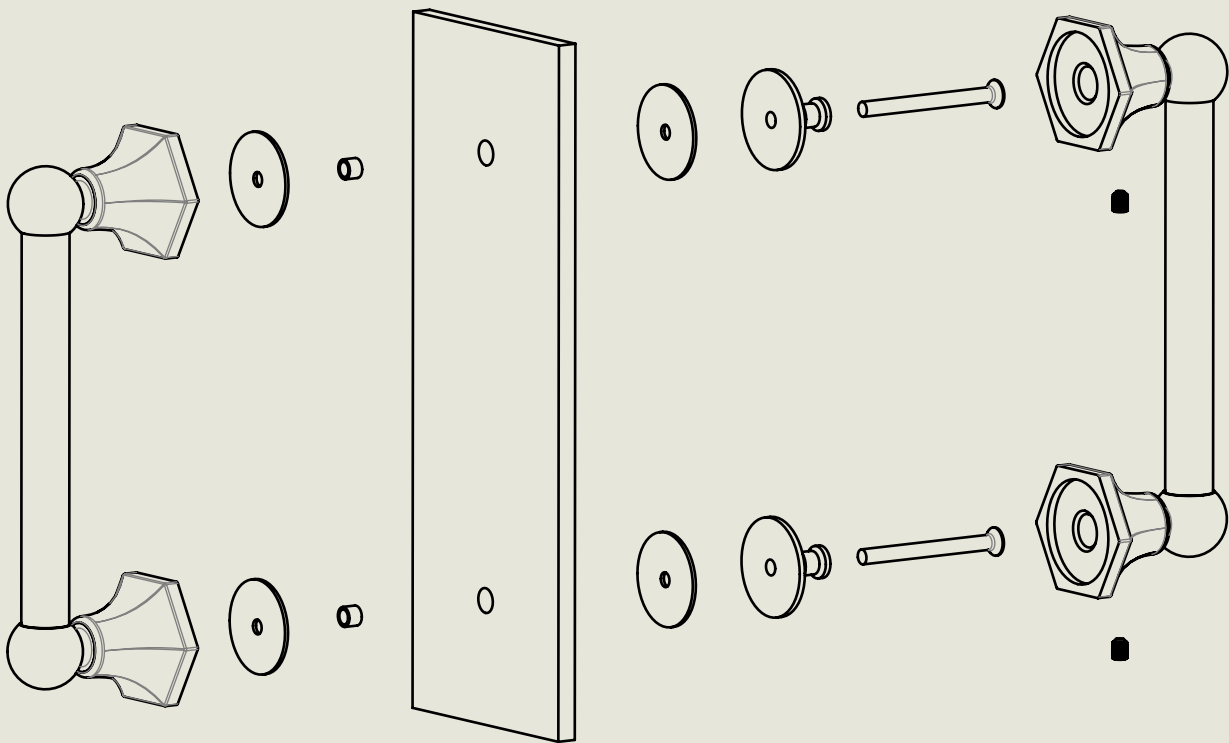

BY APPOINTMENT TO  
HIS MAJESTY KING CHARLES III  
MANUFACTURE OF KITCHEN & BATHROOM TAPS & MIXERS  
BARBER WILSONS & CO. LTD  
LONDON

LONDON

BARBER WILSONS & CO

EST. 1905

American adapters fitted as standard when purchased via BW&Co USA

Model No.	Description	
MC813	Mastercraft Accessory Shower Handle	Complete

BY APPOINTMENT TO  
HIS MAJESTY KING CHARLES III  
MANUFACTURE OF KITCHEN & BATHROOM TAPS & MIXERS  
BARBER WILSONS & CO. LTD  
LONDON

LONDON BARBER WILSONS & CO EST. 1905

American adapters fitted as standard when purchased via BW&Co USA

Model No.	Description	
MC813	Mastercraft Accessory Shower Handle	Assembly

BY APPOINTMENT TO  
HIS MAJESTY KING CHARLES III  
MANUFACTURE OF KITCHEN & BATHROOM TAPS & MIXERS  
BARBER WILSONS & CO. LTD  
LONDON

Glass