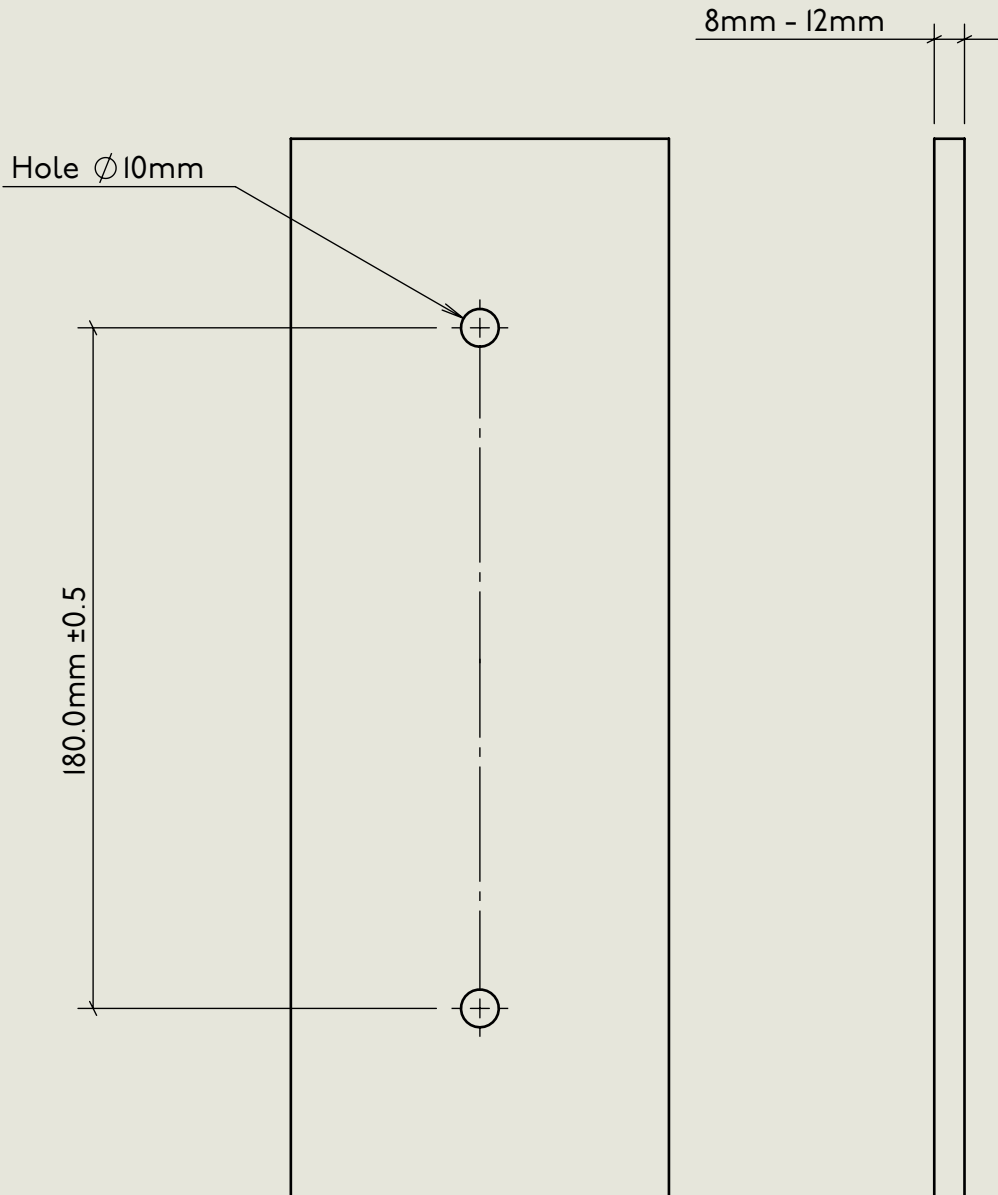

LONDON BARBER WILSONS & CO EST. 1905

American adapters fitted as standard when purchased via BW&Co USA

Model No.	Description	
MC813	Mastercraft Accessory Shower Handle	Assembly

BY APPOINTMENT TO  
HIS MAJESTY KING CHARLES III  
MANUFACTURE OF KITCHEN & BATHROOM TAPS & MIXERS  
BARBER WILSONS & CO. LTD  
LONDON

LONDON

BARBER WILSONS & CO

EST. 1905

American adapters fitted as standard when purchased via BW&Co USA

Model No.

-

Description

R813/MC813 Shower Door Handle Glass