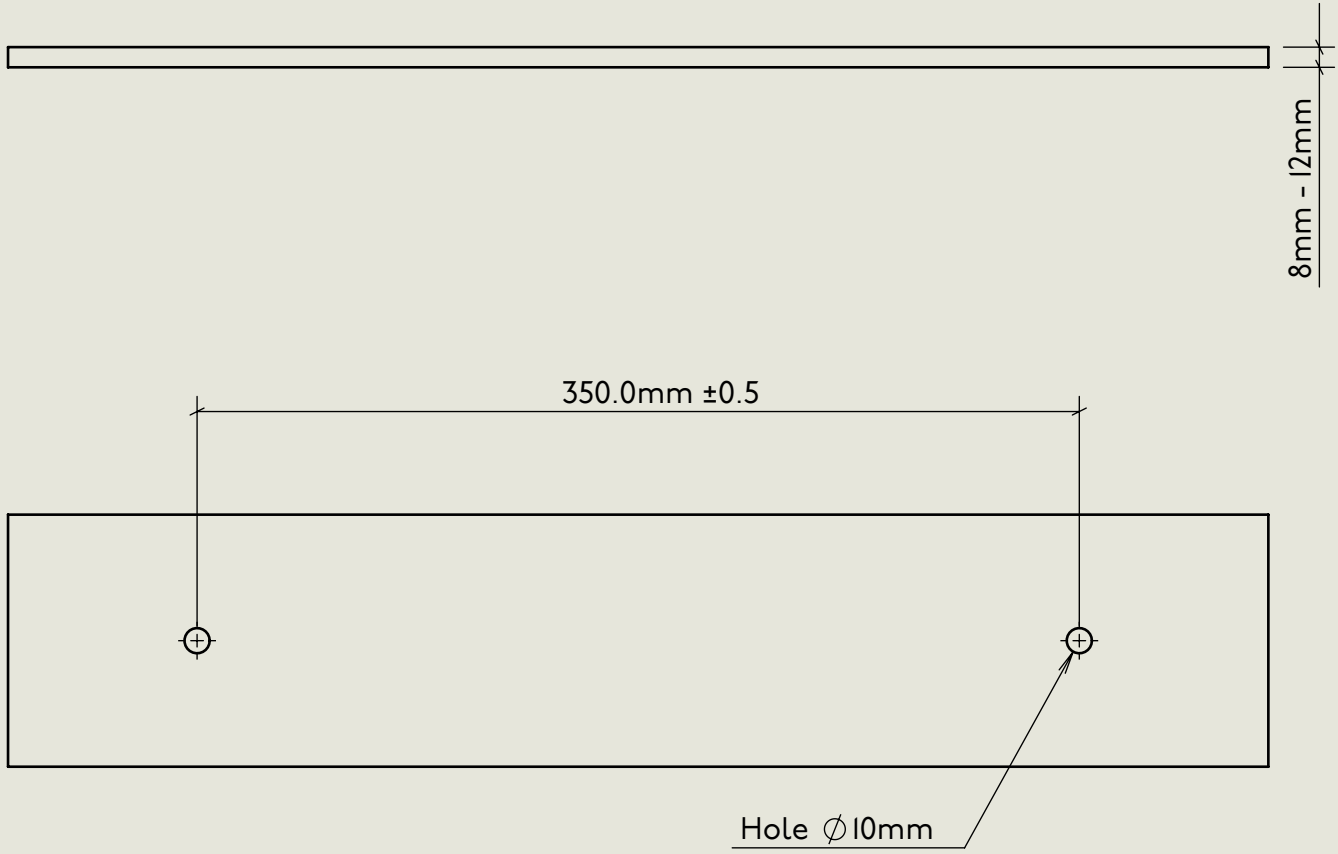

BY APPOINTMENT TO
HIS MAJESTY KING CHARLES III
MANUFACTURE OF KITCHEN & BATHROOM TAPS & MIXERS
BARBER WILSONS & CO. LTD
LONDON

LONDON BARBER WILSONS & CO EST. 1905

American adapters fitted as standard when purchased via BW&Co USA

Model No.	Description	
-	R812/MC812 Shower Door Towel Rail Glass	Glass