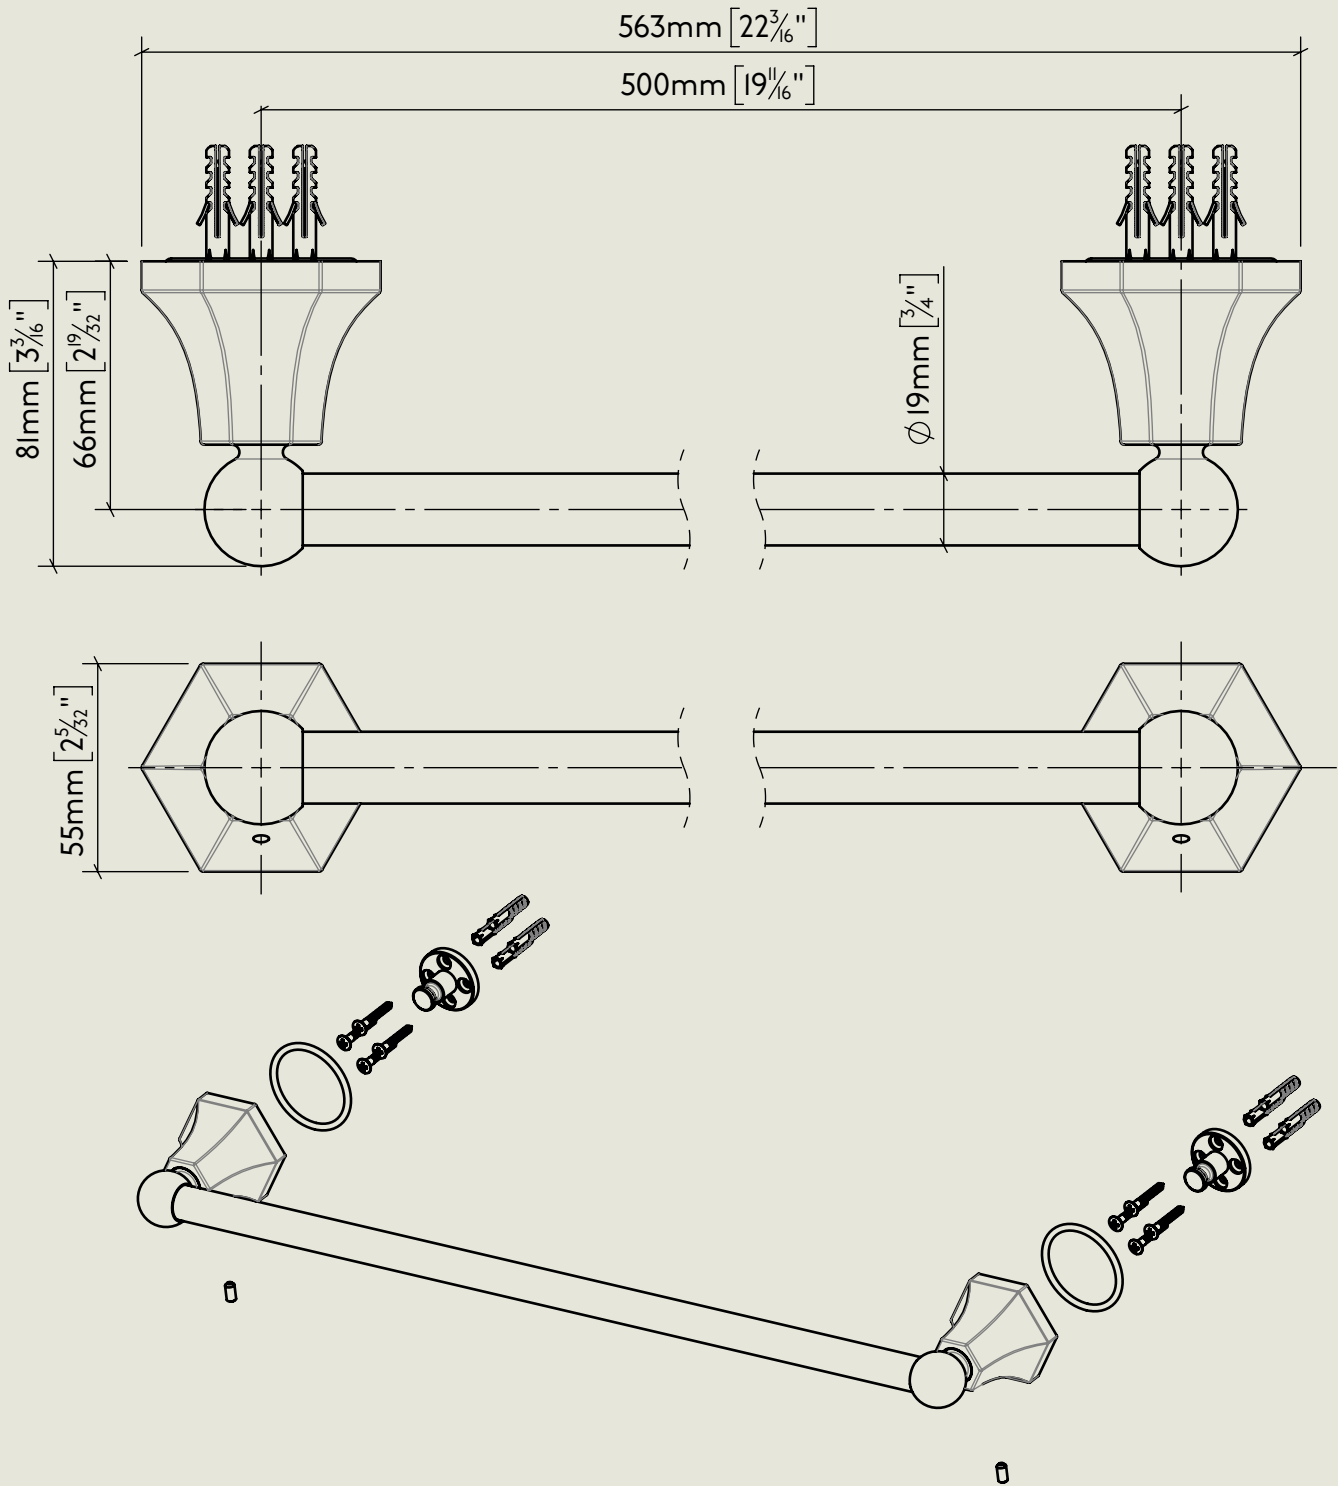

BY APPOINTMENT TO  
HIS MAJESTY KING CHARLES III  
MANUFACTURE OF KITCHEN & BATHROOM TAPS & MIXERS  
BARBER WILSONS & CO. LTD  
LONDON

LONDON

BARBER WILSONS & CO

EST. 1905

Model No.

MC810

Description

Mastercraft Accessory Towel Rail

Complete

BY APPOINTMENT TO  
HIS MAJESTY KING CHARLES III  
MANUFACTURE OF KITCHEN & BATHROOM TAPS & MIXERS  
BARBER WILSONS & CO. LTD  
LONDON

LONDON **BARBER WILSONS & CO** EST. 1905

23.0mm [ $\frac{29}{32}$ "]

500mm

CRUCIAL TO USE LASERLINE  
FOR VERTICAL HOLE ALIGNMENT  
DURING INSTALLATION  
FOR PERFECT PRODUCT ORIENTATION

BRACKET ORIENTATION FIXING  
SCALE 1 : 1

23.0mm [ $\frac{29}{32}$ "]

Model No.	Description	
MC810	Mastercraft Accessory Towel Rail	Fitting