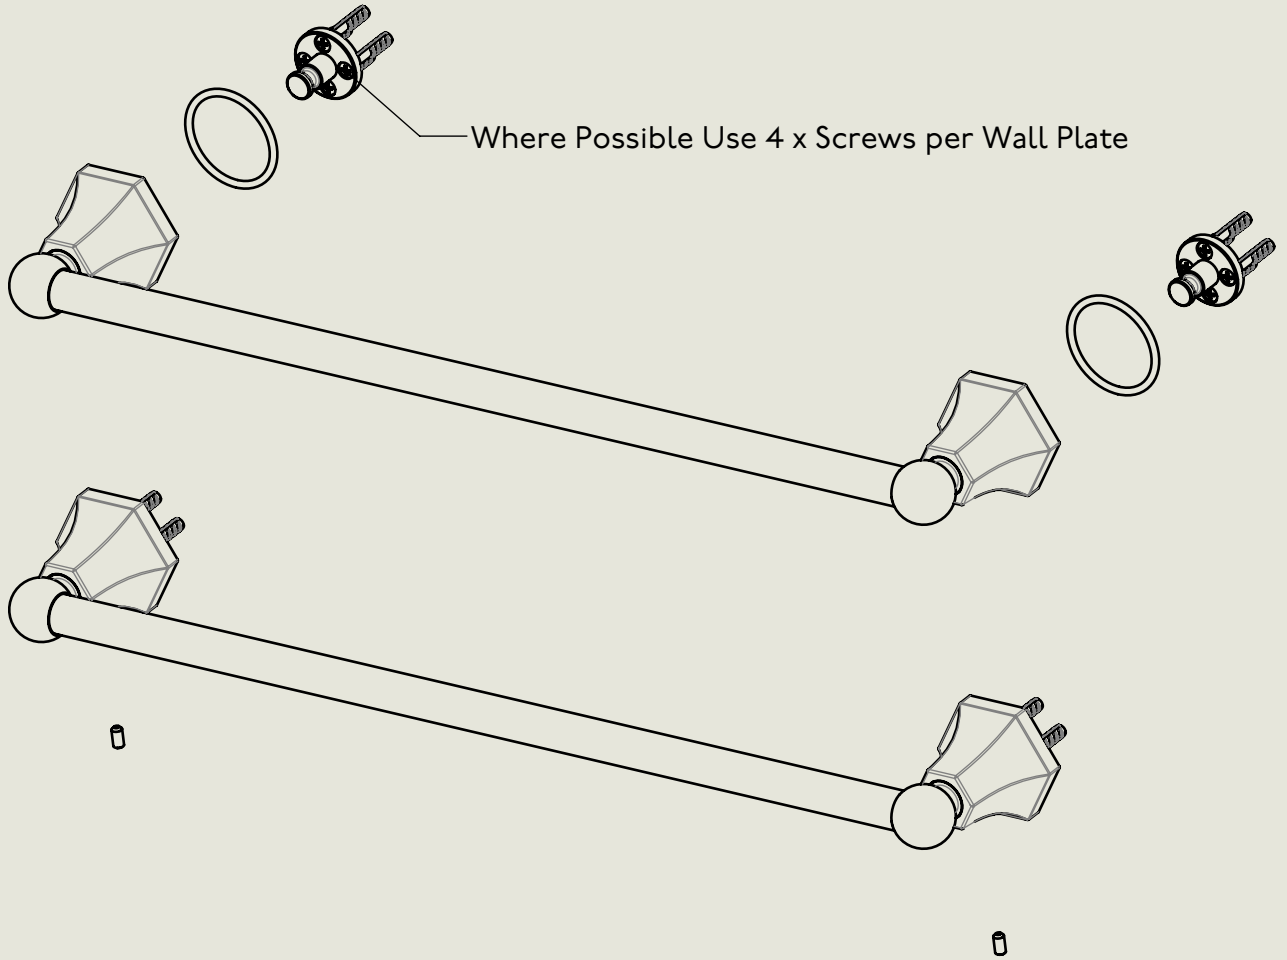

BY APPOINTMENT TO  
HIS MAJESTY KING CHARLES III  
MANUFACTURE OF KITCHEN & BATHROOM TAPS & MIXERS  
BARBER WILSONS & CO. LTD  
LONDON

LONDON

BARBER WILSONS & CO

EST. 1905

Model No.

MC810

Description

Mastercraft Accessory Towel Rail

Complete

BY APPOINTMENT TO  
HIS MAJESTY KING CHARLES III  
MANUFACTURE OF KITCHEN & BATHROOM TAPS & MIXERS  
BARBER WILSONS & CO. LTD  
LONDON

LONDON **BARBER WILSONS & CO** EST. 1905

23.0mm [ $\frac{29}{32}$ "]

500mm

CRUCIAL TO USE LASERLINE  
FOR VERTICAL HOLE ALIGNMENT  
DURING INSTALLATION  
FOR PERFECT PRODUCT ORIENTATION

BRACKET ORIENTATION FIXING  
SCALE 1 : 1

23.0mm [ $\frac{29}{32}$ "]

Model No.	Description	
MC810	Mastercraft Accessory Towel Rail	Fitting