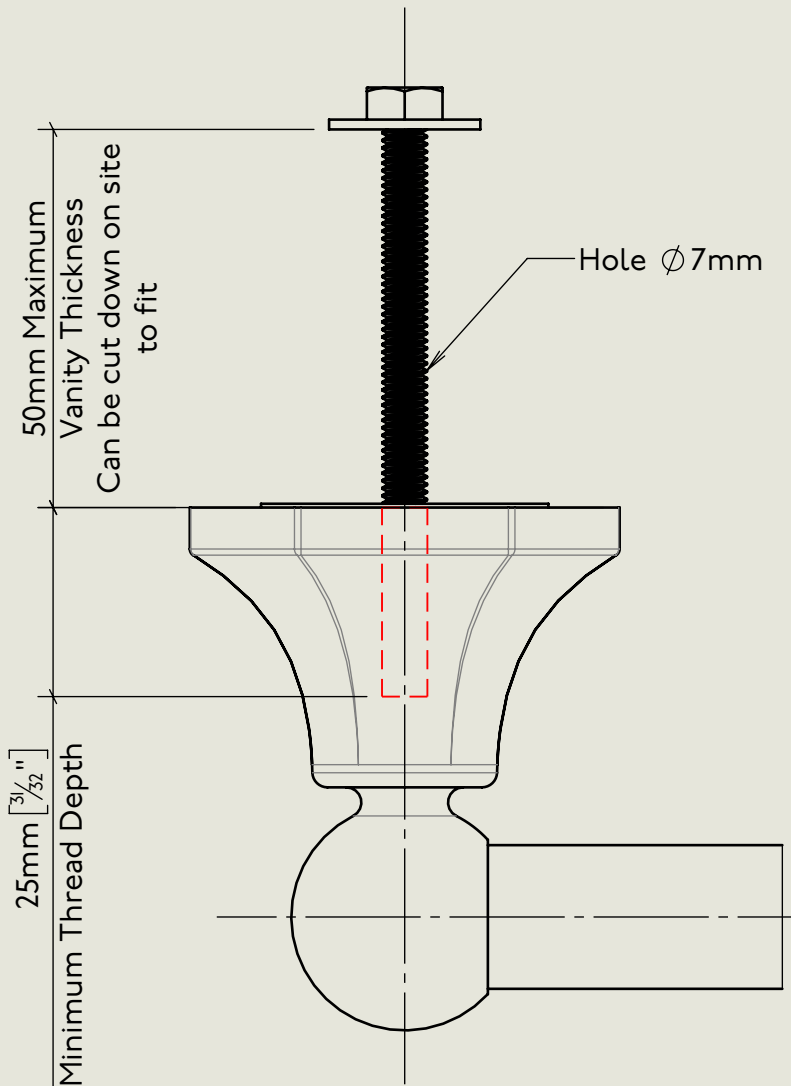

BY APPOINTMENT TO
HIS MAJESTY KING CHARLES III
MANUFACTURE OF KITCHEN & BATHROOM TAPS & MIXERS
BARBER WILSONS & CO. LTD
LONDON

LONDON **BARBER WILSONS & CO** EST. 1905

Model No.	Description	
MC810-V	Mastercraft Basin Vanity Towel Rail	Complete

BY APPOINTMENT TO
HIS MAJESTY KING CHARLES III
MANUFACTURE OF KITCHEN & BATHROOM TAPS & MIXERS
BARBER WILSONS & CO. LTD
LONDON

LONDON BARBER WILSONS & CO EST. 1905

American adapters fitted as standard when purchased via BW&Co USA

Model No.	Description	Fitting
MC810-V	Mastercraft Basin Vanity Towel Rail	Fitting