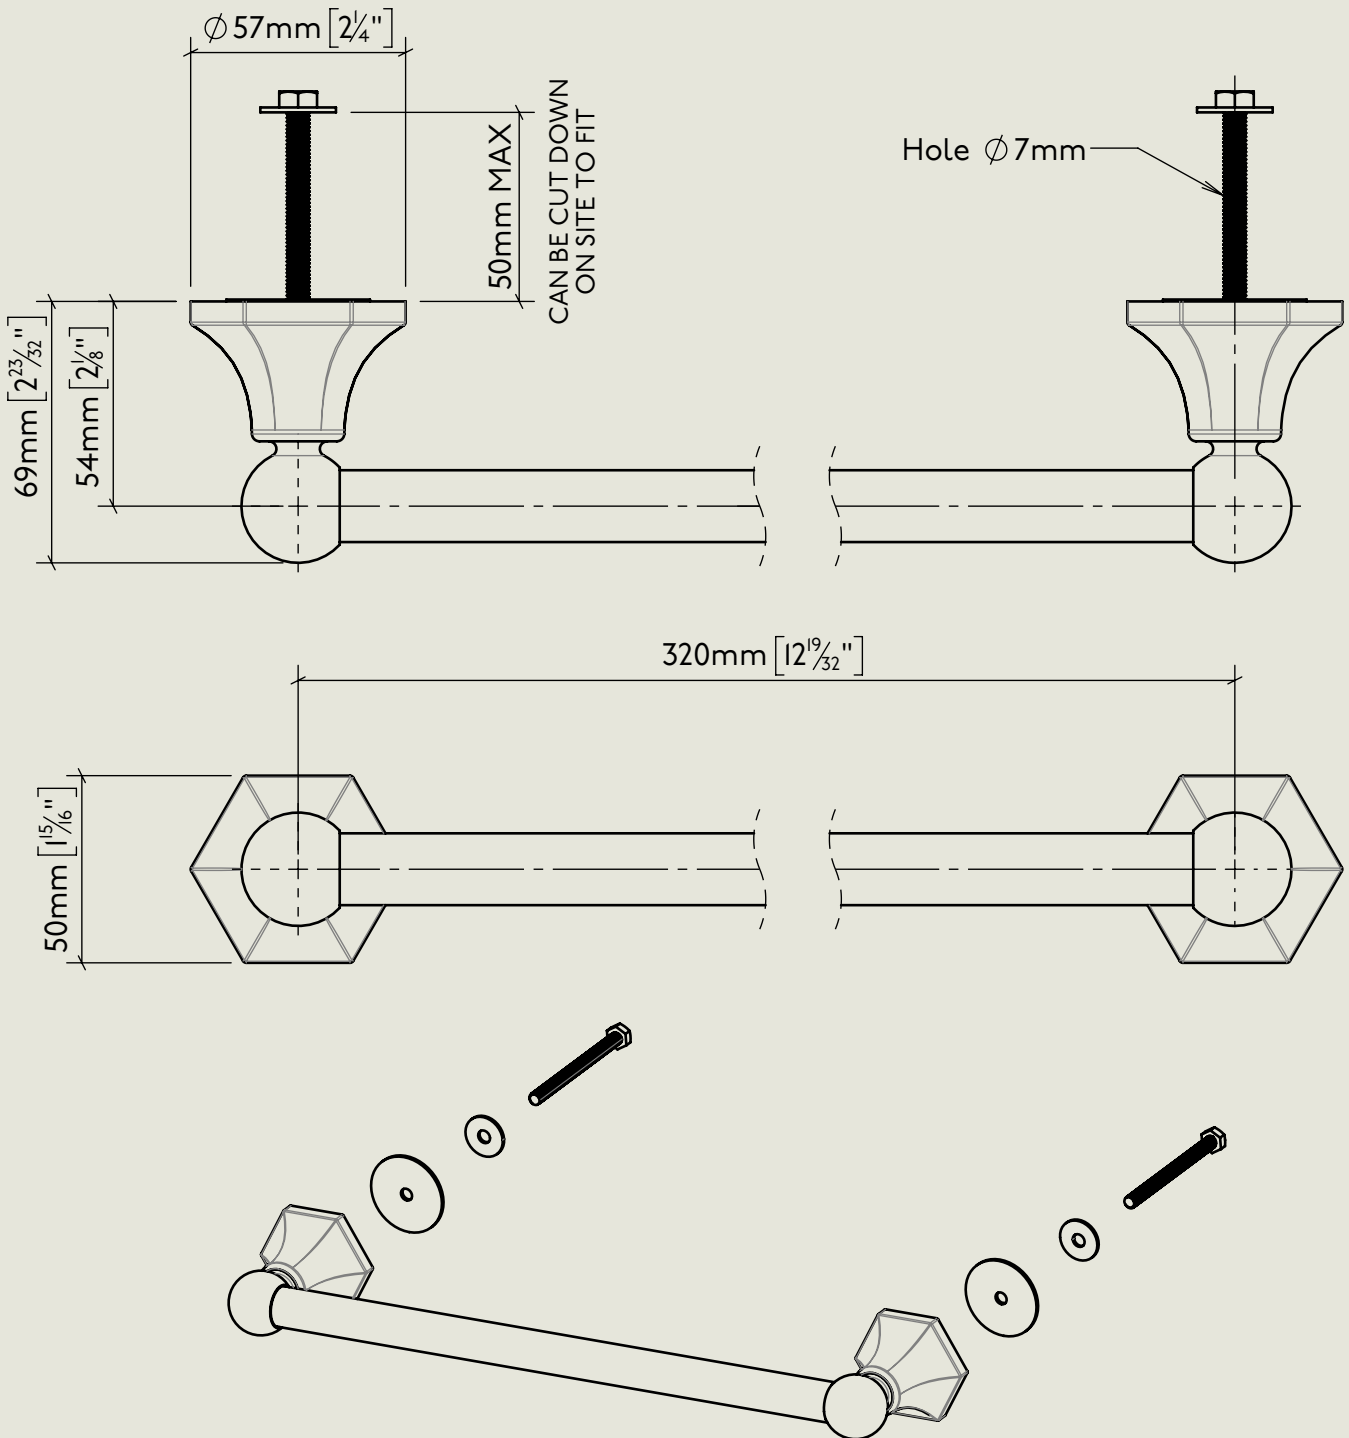

BY APPOINTMENT TO
HIS MAJESTY KING CHARLES III
MANUFACTURE OF KITCHEN & BATHROOM TAPS & MIXERS
BARBER WILSONS & CO. LTD
LONDON

LONDON **BARBER WILSONS & CO** EST. 1905

Model No.	Description	
MC810-V	Mastercraft Basin Vanity Towel Rail	Complete

BY APPOINTMENT TO
HIS MAJESTY KING CHARLES III
MANUFACTURE OF KITCHEN & BATHROOM TAPS & MIXERS
BARBER WILSONS & CO. LTD
LONDON

LONDON BARBER WILSONS & CO EST. 1905

American adapters fitted as standard when purchased via BW&Co USA

Model No.	Description	Fitting
MC810-V	Mastercraft Basin Vanity Towel Rail	Fitting