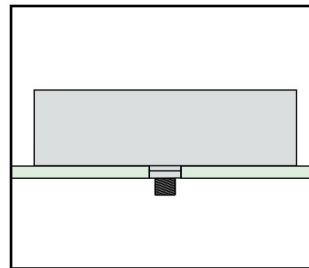

BATLLÓ MBVB-302RGSB

*ADA compliant

- **FEATURES**
16-gauge type 304 stainless steel
- **TECHNICAL INFORMATION**
External dimension: 20-1/4"Lx13-1/4"Wx3-3/4"D
Basin dimensions: 20"Lx13"Wx2-1/4"D
- **FINISHES**
Rose Gold PVD Satin Brushed stainless steel
- **INSTALLATION OPTIONS**
Top-mount
- **DUAL-MOUNT INSTALLATION**