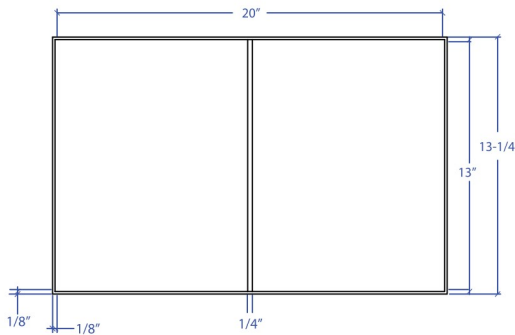

BATLLÓ MBVB-302RGSB

*ADA compliant

- **FEATURES**
16-gauge type 304 stainless steel
- **TECHNICAL INFORMATION**
External dimension: 20-1/4"Lx13-1/4"Wx3-3/4"D
Basin dimensions: 20"Lx13"Wx2-1/4"D
- **FINISHES**
Rose Gold PVD Satin Brushed stainless steel
- **INSTALLATION OPTIONS**
Top-mount
- **DUAL-MOUNT INSTALLATION**