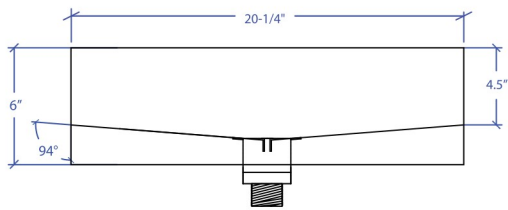

BATLLÓ MBVB-302RGSB

*ADA compliant

- **FEATURES**
16-gauge type 304 stainless steel
- **TECHNICAL INFORMATION**
External dimension: 20-1/4"Lx13-1/4"Wx3-3/4"D
Basin dimensions: 20"Lx13"Wx2-1/4"D
- **FINISHES**
Rose Gold PVD Satin Brushed stainless steel
- **INSTALLATION OPTIONS**
Top-mount
- **DUAL-MOUNT INSTALLATION**