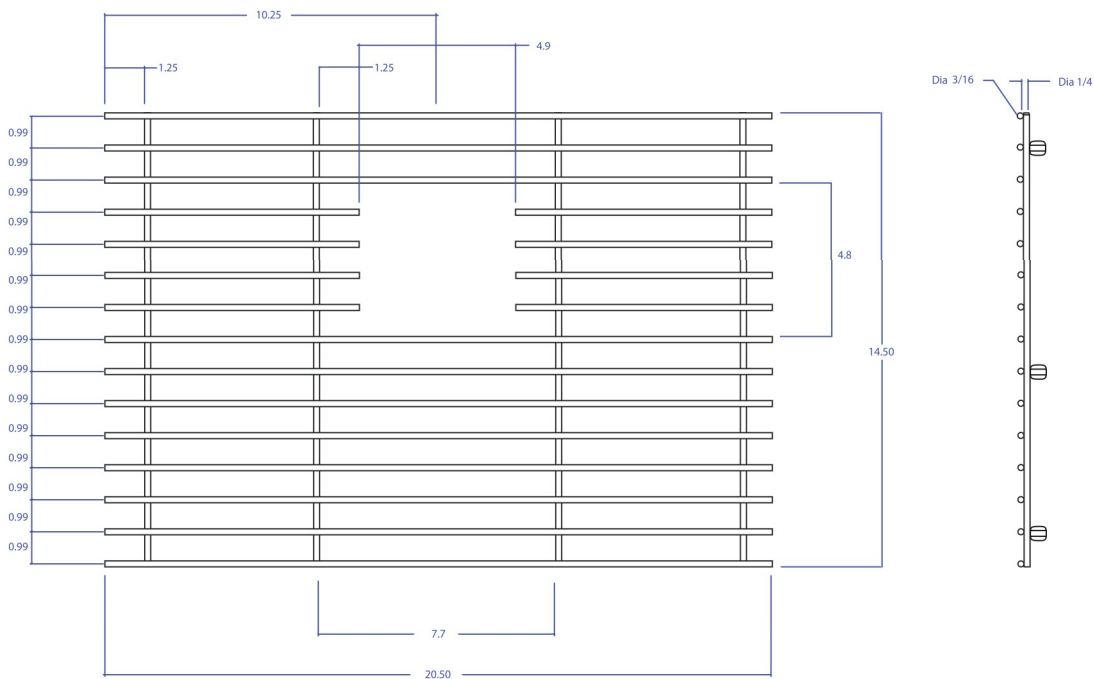

*All measurements are in inches.

PROJECT INFORMATION			
Project			
Date	/ /	QTY	
Specifier			
Contact			
Note