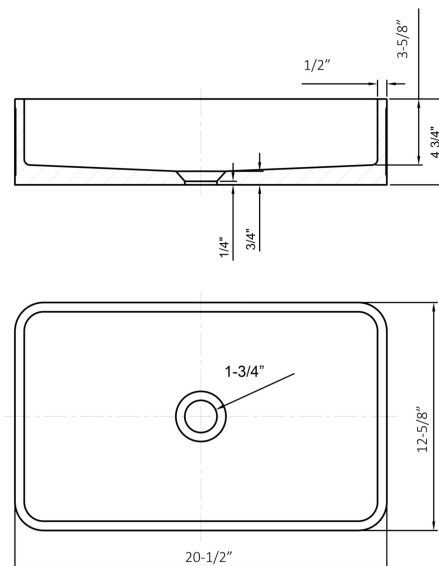

# MATALA KRETE

W: 20-1/2"  
D: 12-5/8"  
H: 4-3/4"

## Features:

- ▶ Countertop installation
- ▶ Concrete
- ▶ No overflow for a clean look
- ▶ No faucet holes
- ▶ Matching 1.75" drain included
- ▶ Krete logo
- ▶ Hand-finished
- ▶ Each basin is subtly unique in tone and texture
- ▶ Available in 6 signature colors
- ▶ Rim: 1/2"

## Interior Dimensions:

Basin Interior: 19-1/4" x 11-3/8"  
Basin Depth: 3-5/8"  
Back of basin to center of drain: 6-1/4"  
Drain hole: 1-3/4"

Dimensions of fixture are nominal and may vary within the range of tolerances established by AMSE Standard A112.19.2.2013  
Dimensions and specifications subject to change without notice.