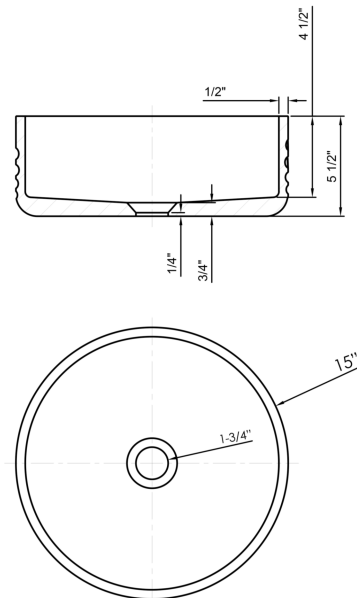

MARGARITES KRETE

W: 15"
D: 15"
H: 5-1/2"

Features:

- ▶ Countertop installation
- ▶ Concrete
- ▶ No overflow for a clean look
- ▶ No faucet holes
- ▶ Matching 1.75" drain included
- ▶ Krete logo
- ▶ Available in 6 signatures colors
- ▶ Rim: 1/2"
- ▶ Each basin is subtly unique in tone and texture
- ▶ Hand-finished

***Please do NOT drill hole without actual product.**

Interior Dimensions:

Basin Interior: 13-3/4" x 13-3/4"
Basin Depth: 4-1/2"
Back of basin to center of drain: 7-1/2"
Drain hole: 1-3/4"

Dimensions of fixture are nominal and may vary within the range of tolerances established by AMSE Standard A112.19.2.2013 \ Dimensions and specifications subject to change without notice.