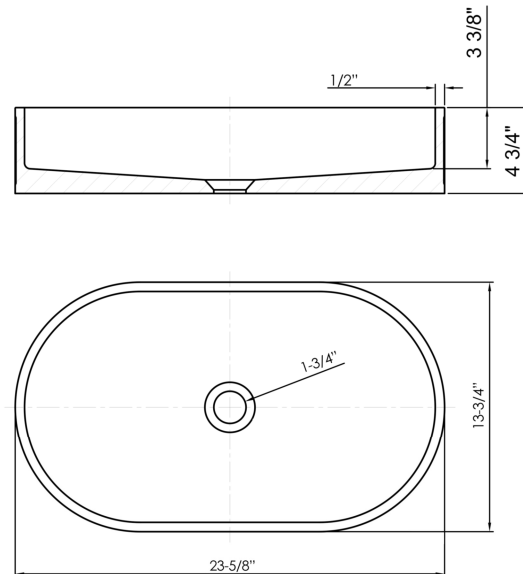

MARATHI KRETE

W: 23-⁵/₈"
D: 13-³/₄"
H: 4-³/₄"

Features:

- ▶ Countertop installation
- ▶ Concrete
- ▶ No overflow for a clean look
- ▶ No faucet holes
- ▶ Rim: 1/2"
- ▶ Matching 1.75" drain included
- ▶ Krete logo
- ▶ Available in 6 signature colors
- ▶ Each basin is subtly unique in tone and texture
- ▶ Hand-finished

Colors:

211266	Deep Blue
211273	Grey Green
211297	Orange Brown
211280	Orange
211303	Peach Pink
211310	White

Compliance Certification
Meets or exceeds the following specifications: ASME A112.19.2 2013 and CSA B45.1-13 for ceramic plumbing fixtures.

***Please do NOT drill hole without actual product.**

Interior Dimensions:

Basin Interior: 22-³/₄" x 12-³/₄"
Basin Depth: 3-³/₈"
Back of basin to center of drain: 6-³/₄"
Drain hole: 1-³/₄"

Dimensions of fixture are nominal and may vary within the range of tolerances established by AMSE Standard A112.19.2.2013
Dimensions and specifications subject to change without notice.