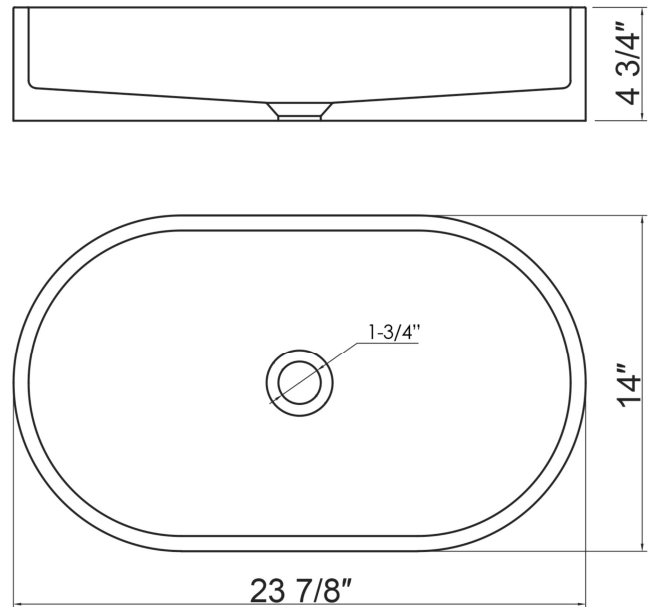

# MARATHI BARK KRETE

W: 23-7/8"  
D: 14"  
H: 4-3/4"

## Features:

- ▶ Countertop installation
- ▶ Concrete
- ▶ No overflow for a clean look
- ▶ No faucet holes
- ▶ Matching 1.75" drain included
- ▶ Kcrete logo
- ▶ Available in 2 signature colors
- ▶ Rim: 5/8"
- ▶ Each basin is subtly unique in tone and texture
- ▶ Hand-finished

## Interior Dimensions:

Basin Interior: 22-1/2" x 12-3/4"  
Basin Depth: 3-1/4"  
Back of basin to center of drain: 7"  
Drain hole: 1-3/4"

Dimensions of fixture are nominal and may vary within the range of tolerances established by AMSE Standard A112.19.2.2013  
Dimensions and specifications subject to change without notice.