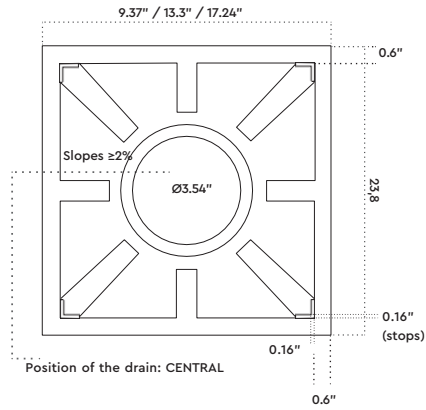

## Specifications

**Height:** 0.78"

**Material:** high performance polyurethane

**Linear Sizes:** W: 4" L: 24" | 28" | 32" | 36" | 40" | 44" | 48"

W: 8" L: 24" | 28" | 32" | 36" | 40" | 44" | 48"

Top view

W: 0.16" (stopper)

Slope Section View

Outlet position: CENTRAL

Side View

### Kit Includes:

1. Invisible Linear drain base
2. Drain Body
3. QM Superdry waterproofing Membrane 1,5 x 2 m
4. Key for cleaning.

1.

2.

3.

4.

**INVISIBLE**  
DRAIN

## Specifications

**Height:** 0.78"

**Material:** high performance polyurethane

**Sizes:** 8" x 8" | 12" x 12" | 16" x 16"

**Top view**

**Slope Section View**

**Side View**