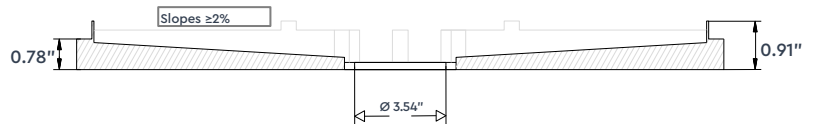

## Specifications

**Height:** 0.78"

**Material:** high performance polyurethane

**Linear Sizes:** W: 4" L: 24" | 28" | 32" | 36" | 40" | 44" | 48"

W: 8" L: 24" | 28" | 32" | 36" | 40" | 44" | 48"

Top view

W: 0.16" (stopper)

Slope Section View

Outlet position: CENTRAL

Side View

## Specifications

**Height:** 0.78"

**Material:** high performance polyurethane

**Sizes:** 8" x 8" | 12" x 12" | 16" x 16"

**Top view**

**Slope Section View**

**Side View**