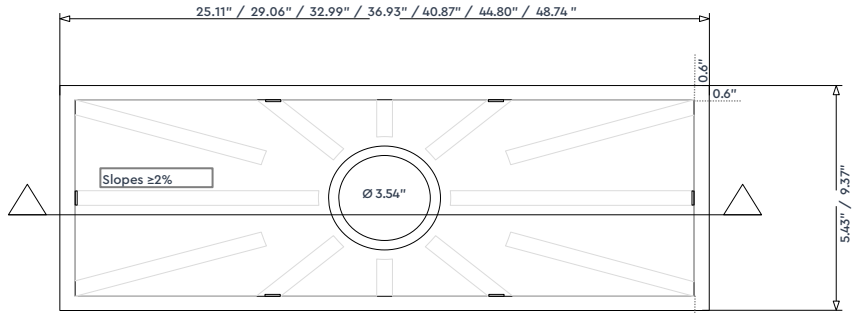

## Specifications

**Height:** 0.78"

**Material:** high performance polyurethane

**Linear Sizes:** W: 4" L: 24" | 28" | 32" | 36" | 40" | 44" | 48"

W: 8" L: 24" | 28" | 32" | 36" | 40" | 44" | 48"

Top view

W: 0.16" (stopper)

Slope Section View

Outlet position: CENTRAL

Side View

## Specifications

**Height:** 0.78"

**Material:** high performance polyurethane

**Sizes:** 8" x 8" | 12" x 12" | 16" x 16"

**Top view**

**Slope Section View**

**Side View**