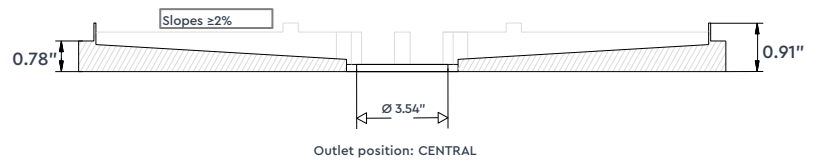

## Specifications

**Height:** 0.78"

**Material:** high performance polyurethane

**Linear Sizes:** W: 4" L: 24" | 28" | 32" | 36" | 40" | 44" | 48"

W: 8" L: 24" | 28" | 32" | 36" | 40" | 44" | 48"

Top view

W: 0.16" (stopper)

Slope Section View

Outlet position: CENTRAL

Side View

## Specifications

**Height:** 0.78"

**Material:** high performance polyurethane

**Sizes:** 8" x 8" | 12" x 12" | 16" x 16"

**Top view**

**Slope Section View**

**Side View**