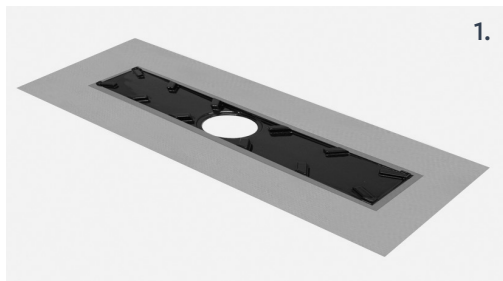

Kit Includes:

1. Invisible Linear drain base
2. Drain Body
3. QM Superdry waterproofing Membrane 1,5 x 2 m
4. Key for cleaning.