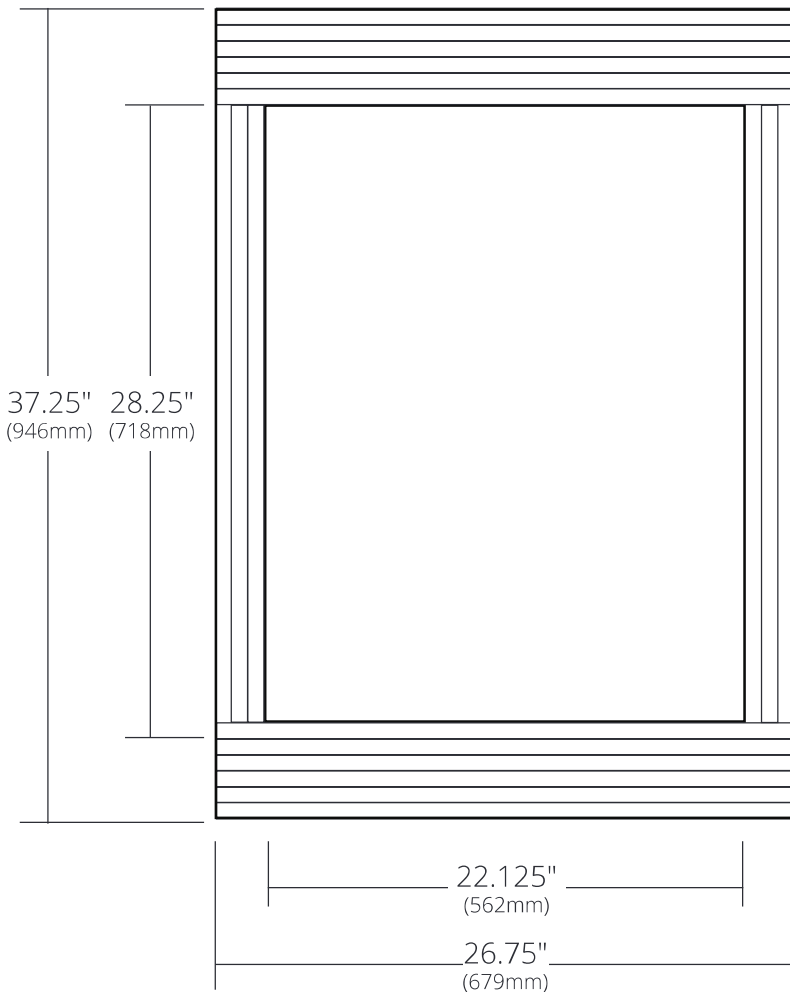

*SPECIFICATIONS*

**WINEMAKER LARGE MIRROR**

*Winemaker Series*

MR241 - Cask Oak (shown)  
MR248 - Charred Oak

**PRODUCT DETAILS**

- 26.75" x 37.25" (679mm x 946mm)
- Beveled glass
- Reclaimed wine-infused oak staves
- Low VOC water resistant finish

**INSTALLATION**

- Vertical or Horizontal
- French cleat included for easy installation

**COORDINATING PRODUCTS**

- Winemaker 48" Vanity

**IMPORTANT**

Due to the handcrafted nature of this product, it will vary in finish, texture, and other details. Dimensions may vary up to 1/4" (6mm).