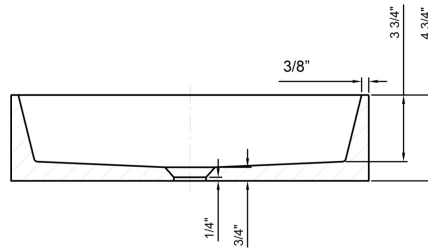

LOUTRO KRETE

W: 19-³/₄"
D: 13-³/₄"
H: 4-³/₄"

Features:

- ▶ Countertop installation
- ▶ Concrete
- ▶ No overflow for a clean look
- ▶ No faucet holes
- ▶ Matching 1.75" drain included
- ▶ Krete logo
- ▶ Rim: ³/₈"
- ▶ Available in 6 signature colors and Terrazzo
- ▶ Each basin is subtly unique in tone and texture
- ▶ Hand-finished

Colors:

211198	Deep Blue
211204	Grey Green
211228	Orange Brown
211211	Orange
211235	Peach Pink
211259	White
211242	Terrazzo

Compliance Certification
Meets or exceeds the following specifications: ASME A112.19.2 2013 and CSA B45.1-13 for ceramic plumbing fixtures.

***Please do NOT drill hole without actual product.**

Interior Dimensions:

Basin Interior: 11" x 17"
Basin Depth: 3-³/₄"
Back of basin to center of drain: 6-⁵/₈"
Drain hole: 1-³/₄"

Dimensions of fixture are nominal and may vary within the range of tolerances established by AMSE Standard A112.19.2.2013
Dimensions and specifications subject to change without notice.