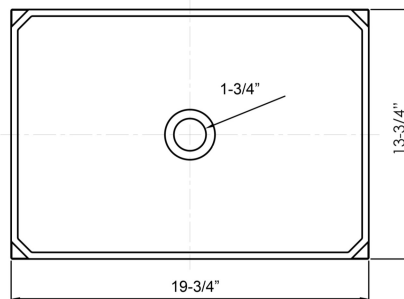

LOUTRO KRETE

W: 19-³/₄"
D: 13-³/₄"
H: 4-³/₄"

Features:

- ▶ Countertop installation
- ▶ Concrete
- ▶ No overflow for a clean look
- ▶ No faucet holes
- ▶ Matching 1.75" drain included
- ▶ Krete logo
- ▶ Rim: ³/₈"
- ▶ Available in 6 signature colors and Terrazzo
- ▶ Each basin is subtly unique in tone and texture
- ▶ Hand-finished

***Please do NOT drill hole without actual product.**

Interior Dimensions:

Basin Interior: 11" x 17"
Basin Depth: 3-³/₄"
Back of basin to center of drain: 6-⁵/₈"
Drain hole: 1-³/₄"

Dimensions of fixture are nominal and may vary within the range of tolerances established by AMSE Standard A112.19.2.2013
Dimensions and specifications subject to change without notice.