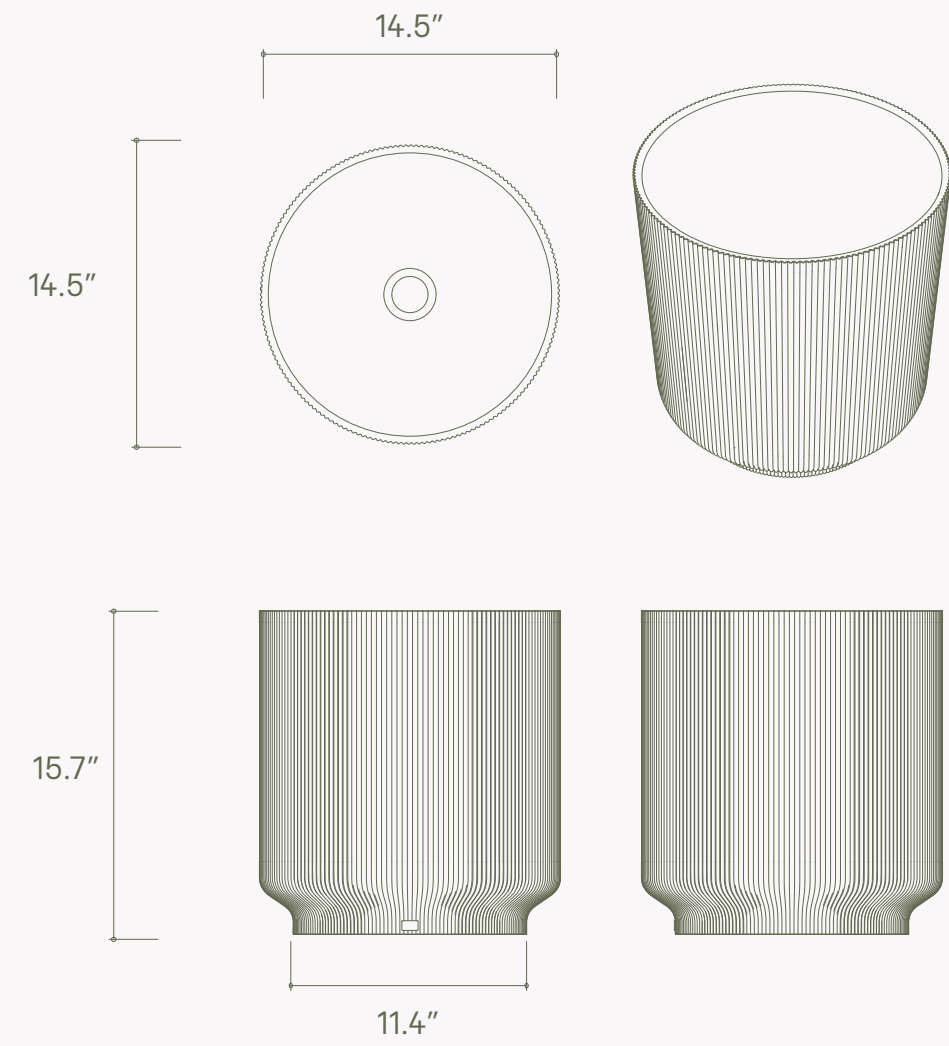

Konkretus.com

Lotus 05

Product Data Sheet

KONKRETUS

LOTUS 05
Semi Pedestal Washbasin

Installation Notes

Notas de Instalación

Recommended height for wall mounted taps
Altura recomendada para grifería de pared

Scale 1:5

Note:
Illustrative images, may vary from the real product.

Recommended perforations for drain and countertop tap.

Perforaciones recomendadas para el desague y la grifería de mesón.

Note:
These are recommended and may vary, verify before intallate.

Dimensions
Dimensiones

Height 15.7" Inches - 40 Cm
Altura 15.7" Pulgadas - 40 Cm

Width 14.5" Inches - 37 Cm
Ancho 14.5 Pulgadas - 37 Cm

Depht 14.5" Inches - 37 Cm
Profundidad 14.5" Pulgadas - 37 Cm

Weight
Peso

46.7 Pounds - 21 Kg
46.7 Libras - 21 Kg

Material
Material

Concrete
Concreto

Note:
These are approximate and may vary.