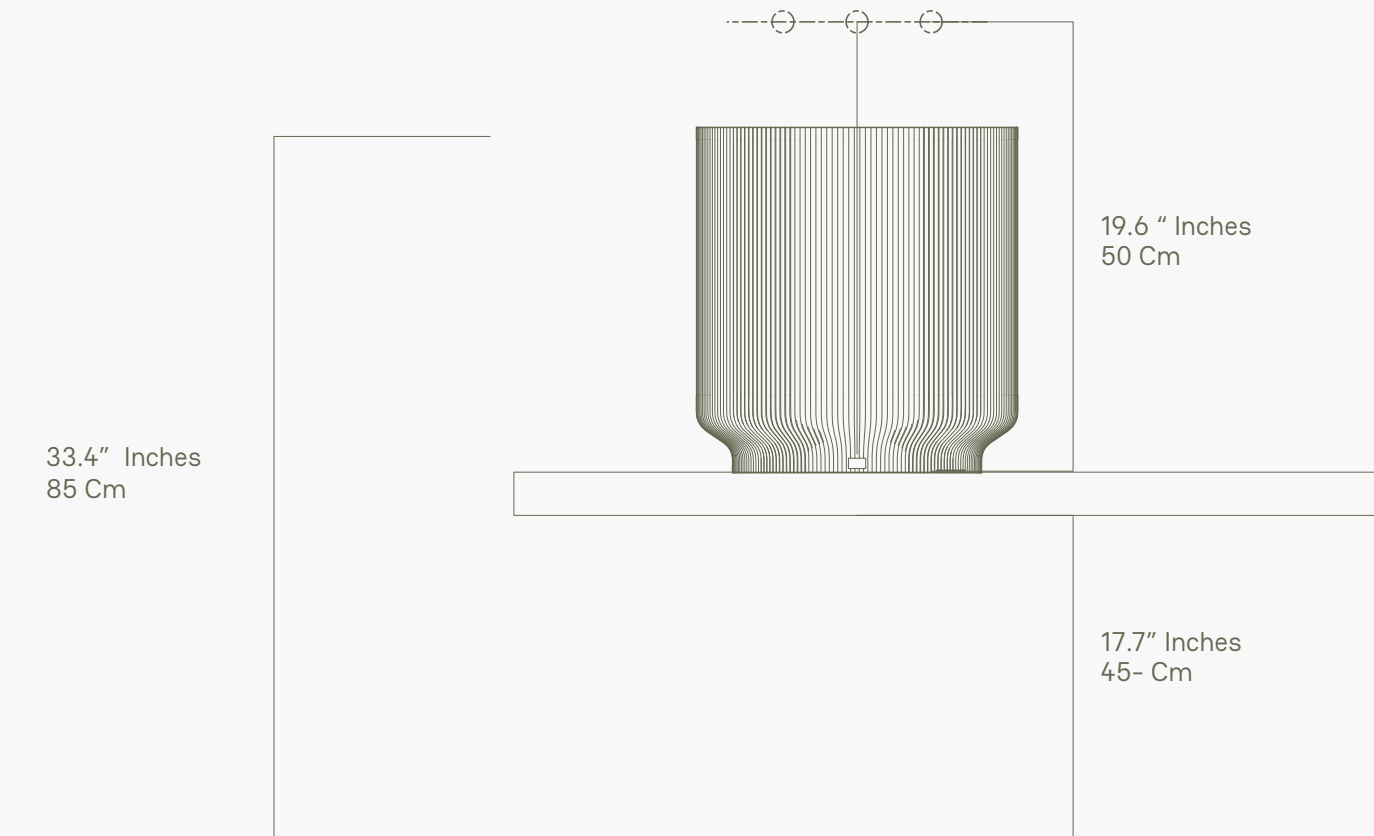

Konkretus.com

Lotus 05

Product Data Sheet

KONKRETUS

LOTUS 05
Semi Pedestal Washbasin

Installation Notes

Notas de Instalación

Recommended height for wall mounted taps
Altura recomendada para grifería de pared

Scale 1:5

Note:
Illustrative images, may vary from the real product.

Recommended perforations for drain and countertop tap.

Perforaciones recomendadas para el desague y la grifería de mesón.

Note:
These are recommended and may vary, verify before intallate.

Dimensions
Dimensiones

Height 15.7" Inches - 40 Cm
Altura 15.7" Pulgadas - 40 Cm

Width 14.5" Inches - 37 Cm
Ancho 14.5 Pulgadas - 37 Cm

Depht 14.5" Inches - 37 Cm
Profundidad 14.5" Pulgadas - 37 Cm

Weight
Peso

46.7 Pounds - 21 Kg
46.7 Libras - 21 Kg

Material
Material

Concrete
Concreto

Note:
These are approximate and may vary.