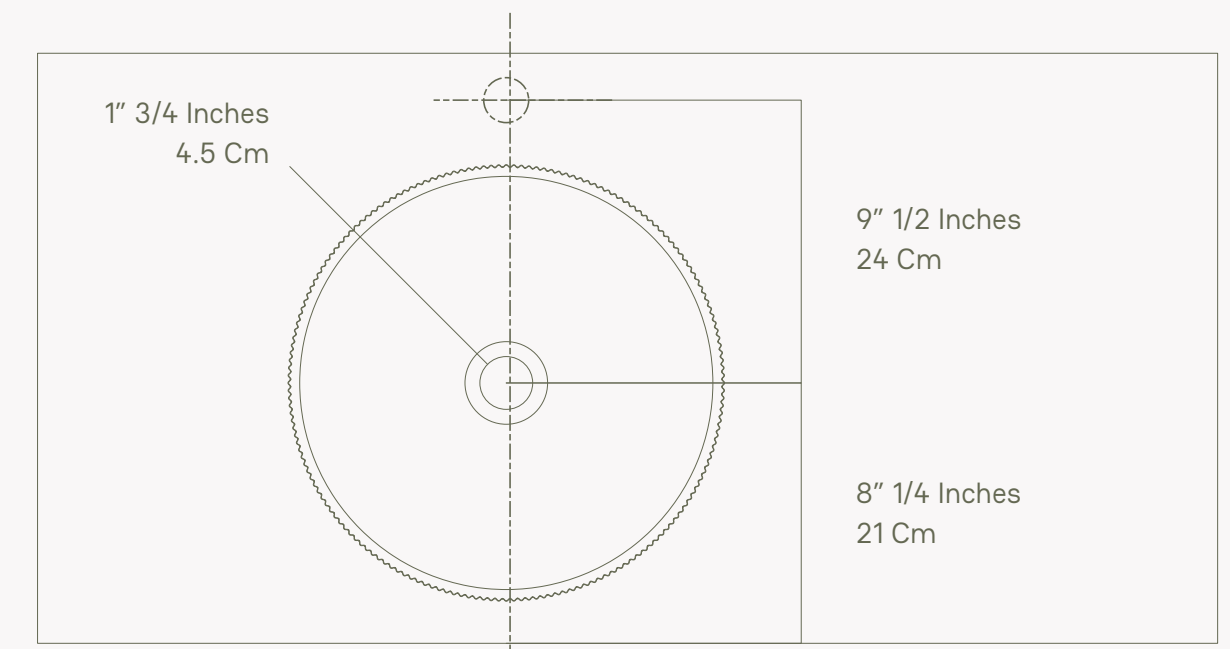

Konkretus.com

Lotus 05

Product Data Sheet

KONKRETUS

LOTUS 05
Semi Pedestal Washbasin

Installation Notes

Notas de Instalación

Recommended height for wall mounted taps
Altura recomendada para grifería de pared

Scale 1:5

Note:
Illustrative images, may vary from the real product.

Recommended perforations for drain and countertop tap.

Perforaciones recomendadas para el desague y la grifería de mesón.

Note:
These are recommended and may vary, verify before intallate.

Dimensions
Dimensiones

Height 15.7" Inches - 40 Cm
Altura 15.7" Pulgadas - 40 Cm

Width 14.5" Inches - 37 Cm
Ancho 14.5 Pulgadas - 37 Cm

Depht 14.5" Inches - 37 Cm
Profundidad 14.5" Pulgadas - 37 Cm

Weight
Peso

46.7 Pounds - 21 Kg
46.7 Libras - 21 Kg

Material
Material

Concrete
Concreto

Note:
These are approximate and may vary.