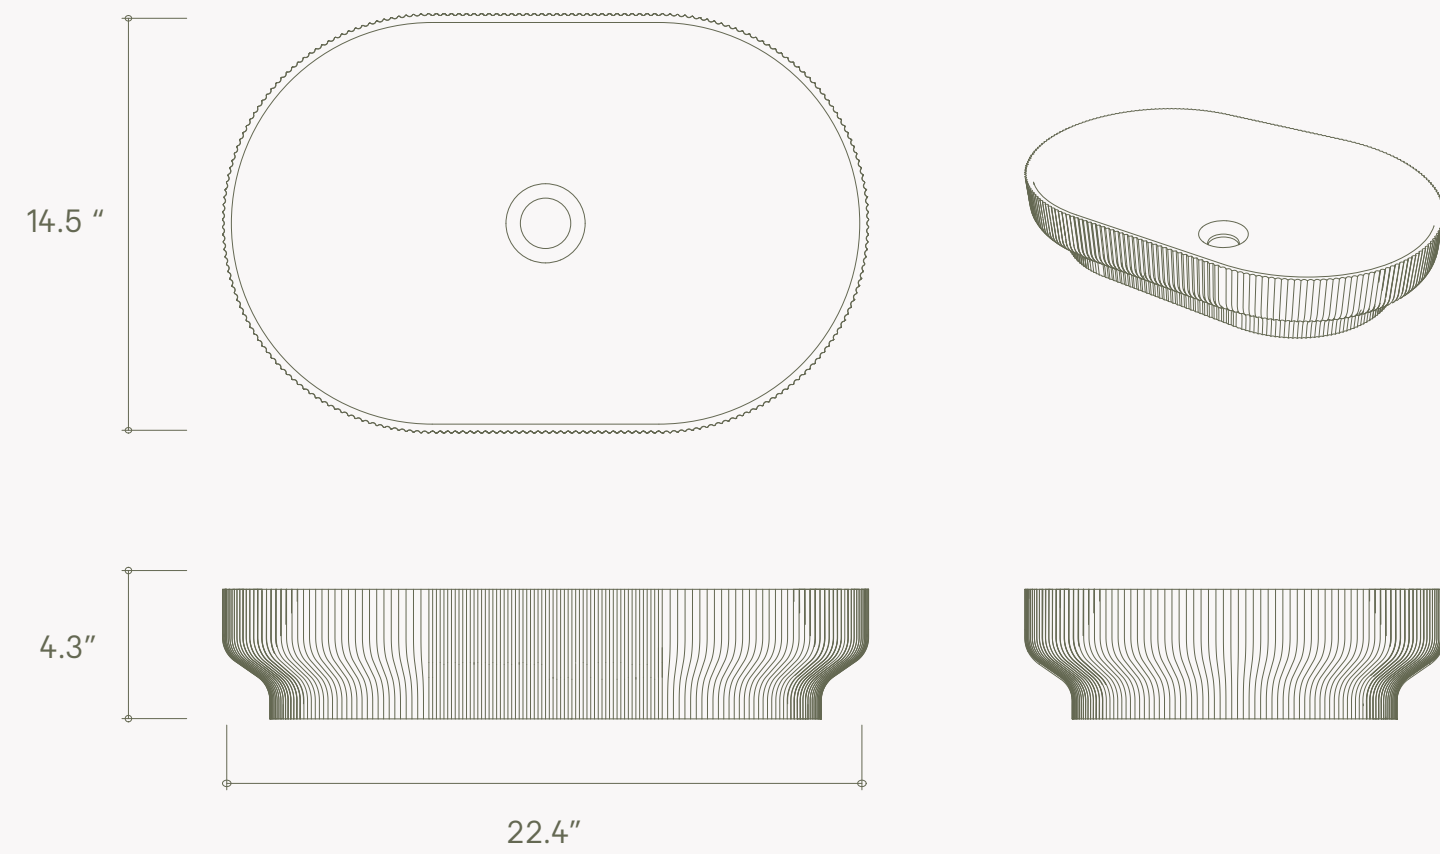

Konkretus.com

Lotus 02

Product Data Sheet

KONKRETUS

Installation Notes

Notas de Instalación

Recommended height for wall mounted taps
Altura recomendada para grifería de pared

Scale 1:5

Note:
Illustrative images, may vary from the real product.

Recommended perforations for drain and countertop tap.

Perforaciones recomendadas para el desague y la grifería de mesón.

Note:
These are recommended and may vary, verify before intallate.

Dimensions

Height Altura	4" 1/4 Inches - 11 Cm 4" 1/4 Pulgadas - 11 Cm
Width Ancho	22" 1/2 Inches - 57 Cm 22" 1/2 Pulgadas - 57 Cm
Depth Profundidad	4" 1/2 Inches - 11 Cm 4" 1/2 Pulgadas - 11 Cm

Weight

Peso 26.5 Pounds - 12 Kg
26.5 Libras - 12 Kg