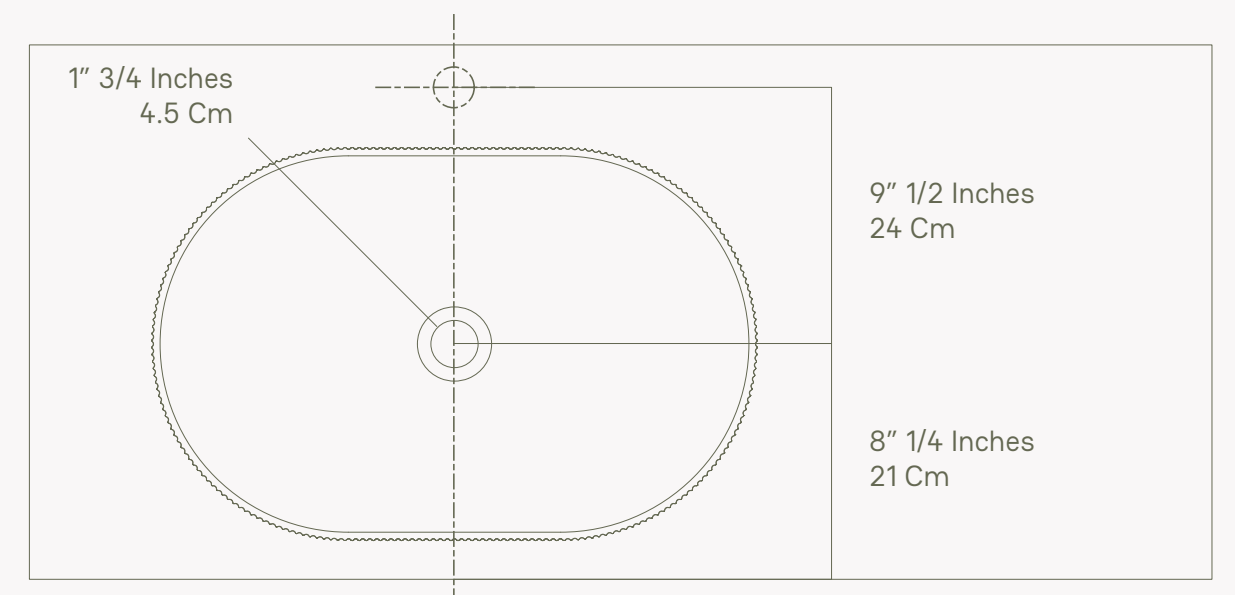

Konkretus.com

Lotus 02

Product Data Sheet

KONKRETUS

Installation Notes

Notas de Instalación

Recommended height for wall mounted taps
Altura recomendada para grifería de pared

Scale 1:5

Note:
Illustrative images, may vary from the real product.

Recommended perforations for drain and countertop tap.

Perforaciones recomendadas para el desague y la grifería de mesón.

Note:
These are recommended and may vary, verify before intallate.

Dimensions

Height Altura	4" 1/4 Inches - 11 Cm 4" 1/4 Pulgadas - 11 Cm
Width Ancho	22" 1/2 Inches - 57 Cm 22" 1/2 Pulgadas - 57 Cm
Depth Profundidad	4" 1/2 Inches - 11 Cm 4" 1/2 Pulgadas - 11 Cm

Weight

Peso 26.5 Pounds - 12 Kg
26.5 Libras - 12 Kg