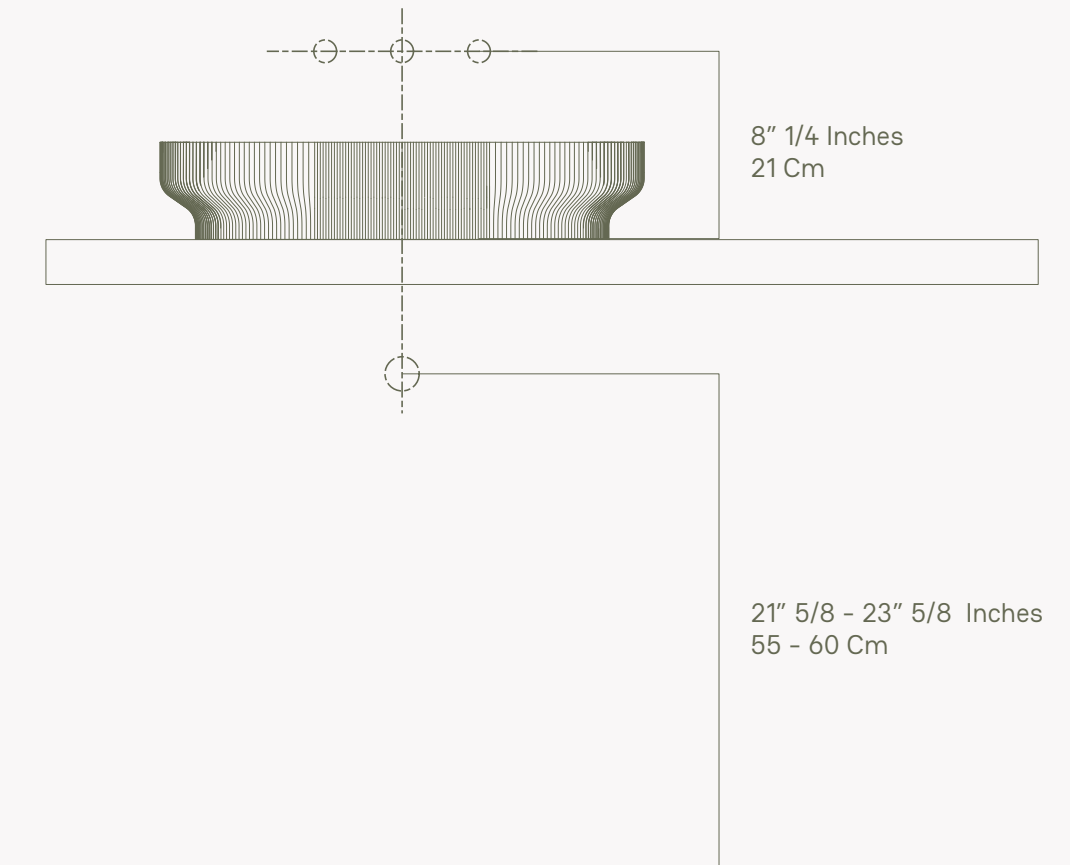

Konkretus.com

Lotus 02

Product Data Sheet

KONKRETUS

Installation Notes

Notas de Instalación

Recommended height for wall mounted taps
Altura recomendada para grifería de pared

Scale 1:5

Note:
Illustrative images, may vary from the real product.

Recommended perforations for drain and countertop tap.

Perforaciones recomendadas para el desague y la grifería de mesón.

Note:
These are recommended and may vary, verify before intallate.

Dimensions

Height Altura	4" 1/4 Inches - 11 Cm 4" 1/4 Pulgadas - 11 Cm
Width Ancho	22" 1/2 Inches - 57 Cm 22" 1/2 Pulgadas - 57 Cm
Depth Profundidad	4" 1/2 Inches - 11 Cm 4" 1/2 Pulgadas - 11 Cm

Weight

Peso 26.5 Pounds - 12 Kg
26.5 Libras - 12 Kg