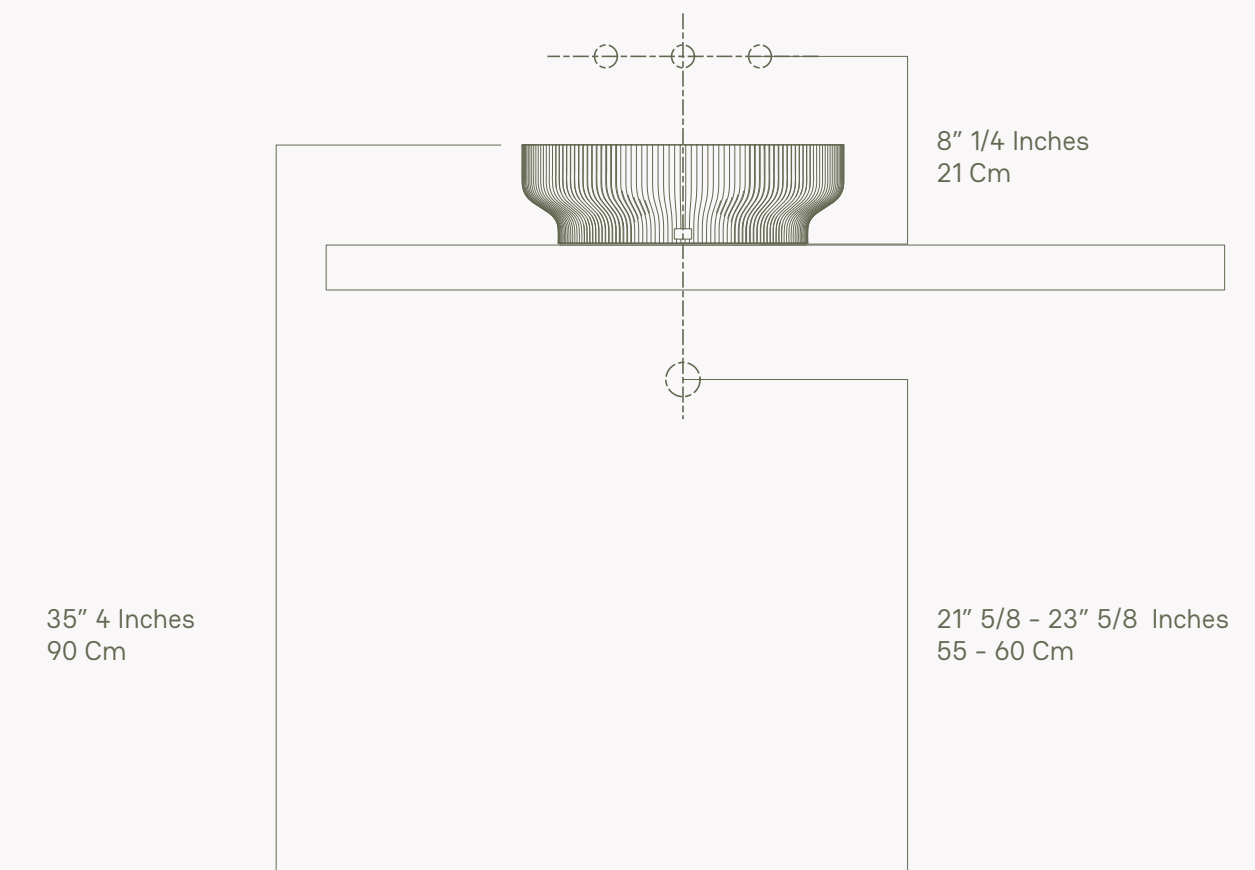

Konkretus.com

Lotus 01

Product Data Sheet

KONKRETUS

Scale 1:5

Note:
Illustrative images, may vary from the real product.

Dimensions
Dimensiones

Height Altura	4" 1/4 Inches - 11 Cm 4" 1/4 Pulgadas - 11 Cm
Width Ancho	14" 1/2 Inches - 37 Cm 14" 1/2 Pulgadas - 37 Cm
Depth Profundidad	14" 1/2 Inches - 37 Cm 14" 1/2 Pulgadas - 37 Cm

Weight
Peso

14.4 Pounds - 7.2 Kg
14.4 Libras - 7.2 Kg

Material
Material

Concrete
Concreto

Note:
These are approximate and may vary.

Installation Notes

Notas de Instalación

Recommended height for wall mounted taps
Altura recomendada para grifería de pared

Recommended perforations for drain and countertop tap.

Perforaciones recomendadas para el desagüe y la grifería de mesón.

Note:
These are recommended and may vary, verify before intallate.