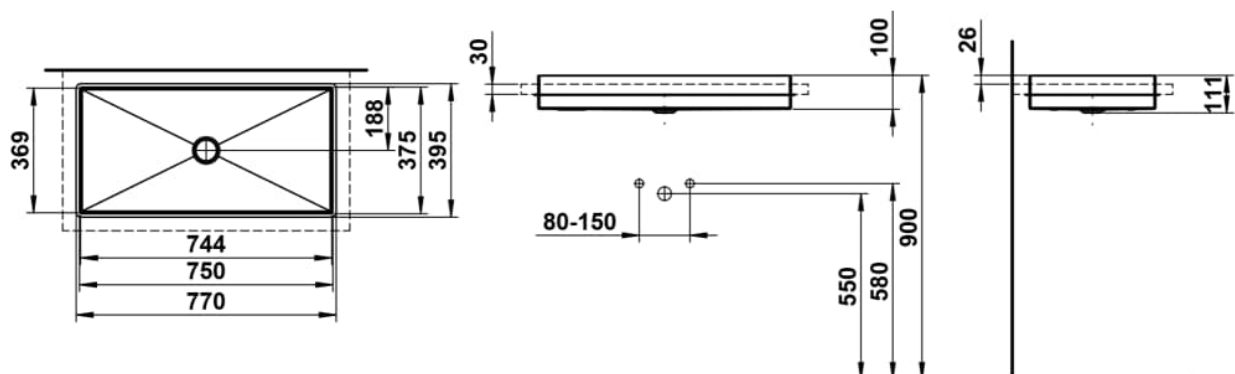

METAPHOR

Drop-in washbasin, made of Vitreon Steel, without tap bank, without tap hole, without overflow, including fixing set

DIMENSIONS

Length	750 mm
Width	375 mm
Height	111 mm

COLOUR AND FINISH

<input type="checkbox"/>	000 White
--------------------------	-----------

Commodity Code/Import Code Number for Foreign Trad : 73249000

Fixing kit : Included

Glazed base

Installation type : Drop-in / Countertop

Internal Shape : Rectangular

Material : Vitreon Steel

Net weight (kg) : 13.3

Overflow type : Standard

Plug and Waste : Included

Shape : Rectangular

Taphole configuration : No tapholes

Trap : Not included

Waste : Included

Weight (Kg) : 13.2

Without overflow

TECHNICAL DRAWINGS

METAPHOR

METAPHOR is a basin that redefines the space through its shape. Rectangular, clear, and precise, it radiates unmistakable elegance. The slim radii give it a delicate, almost sculptural lightness, making the design both modern and subtle. Despite its generous dimensions, METAPHOR remains light and unobtrusive. It doesn't dominate but harmoniously integrates into the room while offering exceptional spaciousness. Every line and transition is deliberately chosen to make the basin a masterpiece of reduction. The rectangular form stands for clarity and structure, while the gentle curves provide a soft, pleasant touch. METAPHOR: a washbasin that convinces with its clarity and lightness without overwhelming. A design that doesn't demand attention but impresses through simplicity and sophistication.